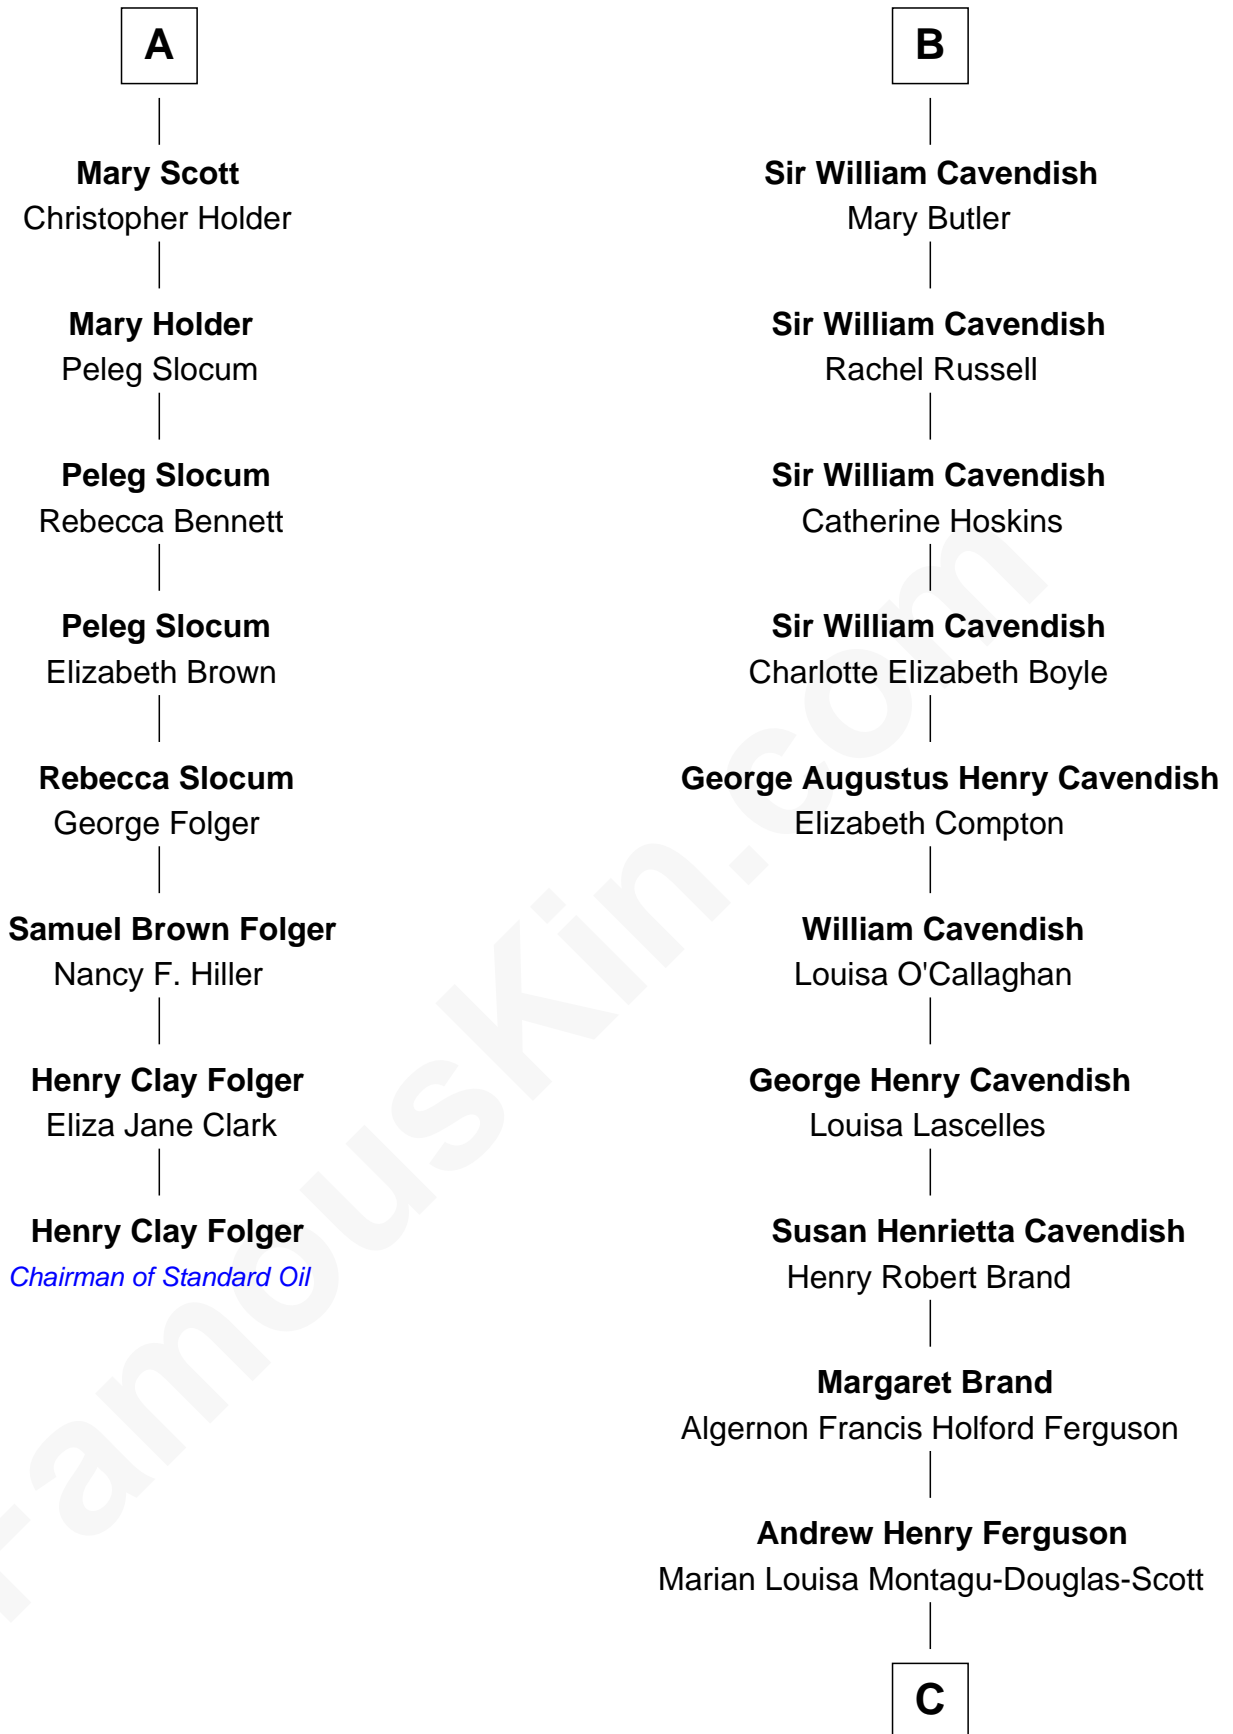

## Relationship Chart of

### Henry Clay Folger

*Founder of Folger Shakespeare Library and Chairman of Standard Oil*

14th cousin 4 times removed of

**Sarah Ferguson**

*Duchess of York*

C

Ronald Ivor Ferguson

Susan Mary Wright

Sarah Ferguson

*Duchess of York*

FamousKin.com