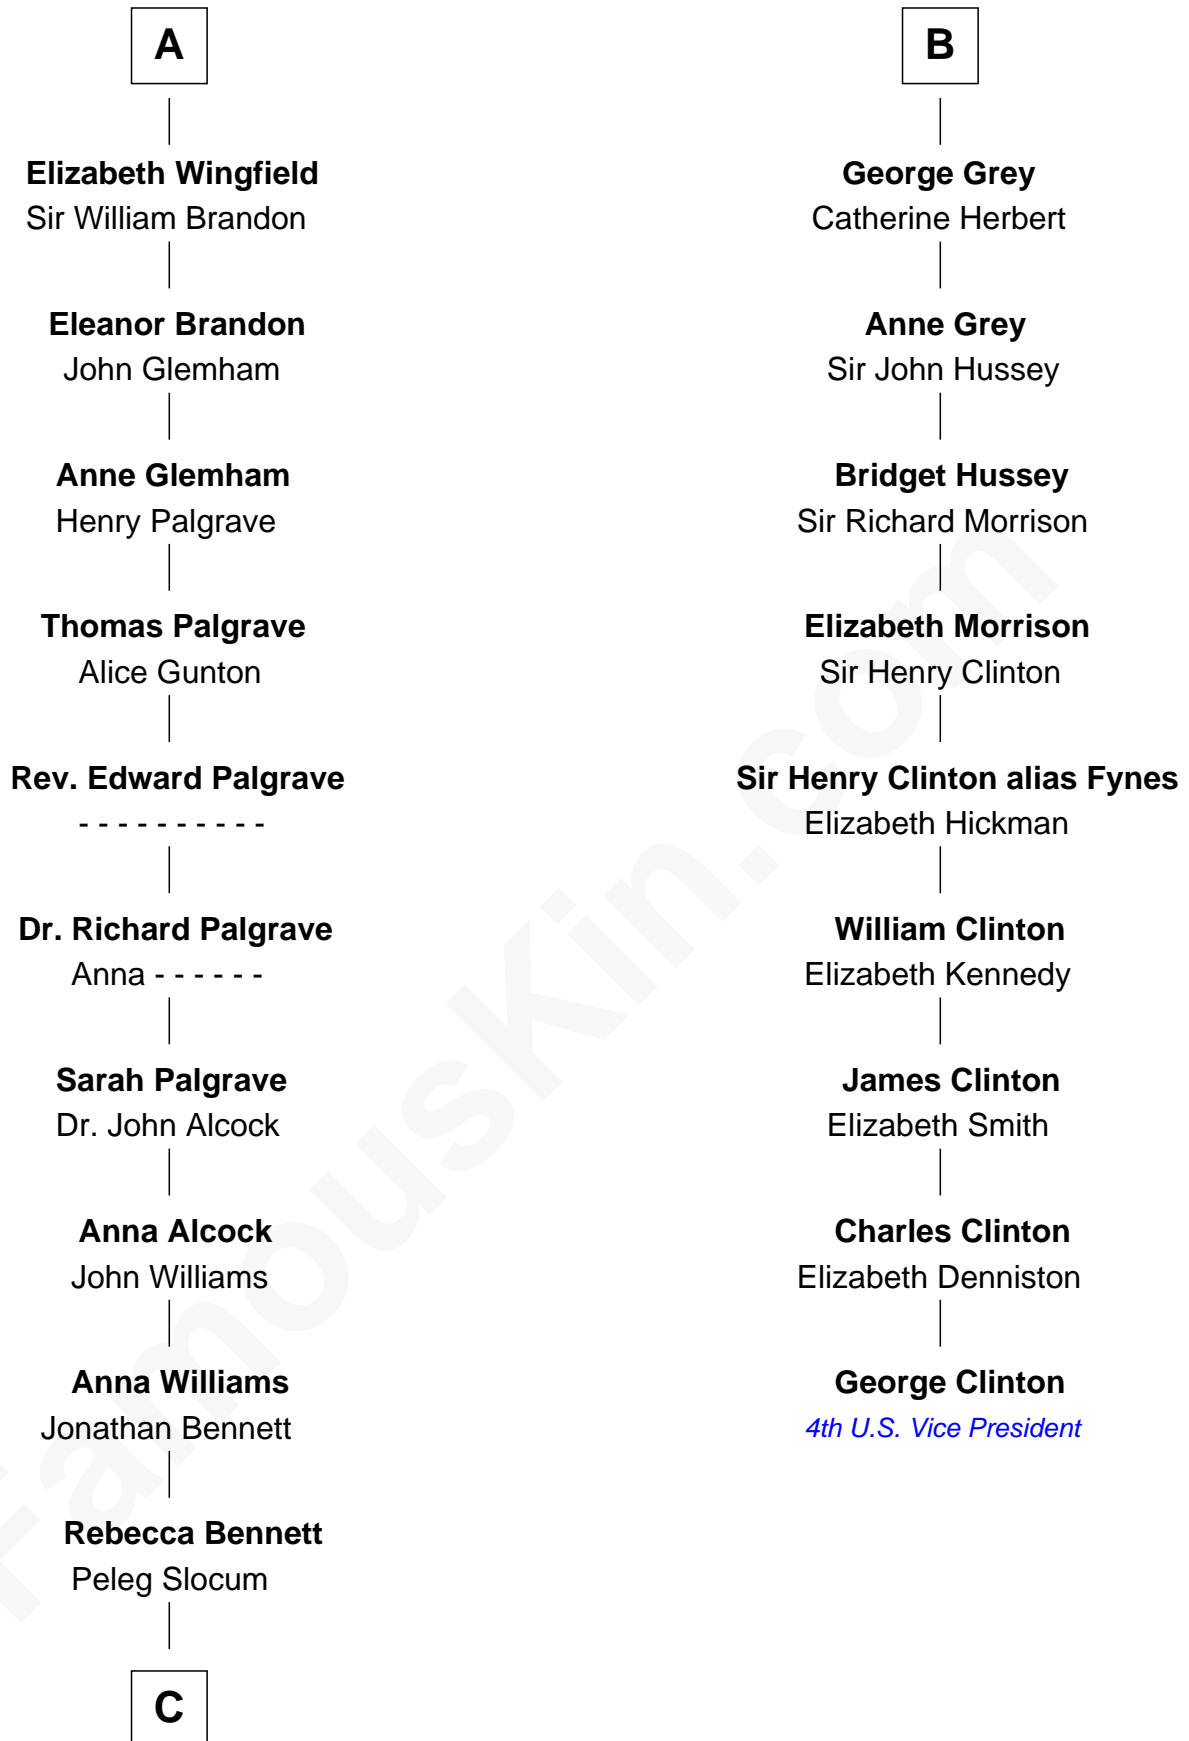

FamousKin.com

Relationship Chart of

Henry Clay Folger

Founder of Folger Shakespeare Library and Chairman of Standard Oil

15th cousin 6 times removed of

George Clinton

4th U.S. Vice President

Sir Humphrey de Bohun

Eleanor de Bohun

Sir John de Verdun

Maud de Verdun

Sir John de Grey

Sir Roger de Grey

Elizabeth de Hastings

Sir Reynold de Grey

Eleanor le Strange

Sir Reynold Grey

Margaret de Ros

Sir John Grey

Constance de Holand

Sir Edmund Grey

Katherine Percy

B

C

Peleg Slocum
Elizabeth Brown

Rebecca Slocum
George Folger

Samuel Brown Folger
Nancy F. Hiller

Henry Clay Folger
Eliza Jane Clark

Henry Clay Folger
Chairman of Standard Oil

FamousKin.com