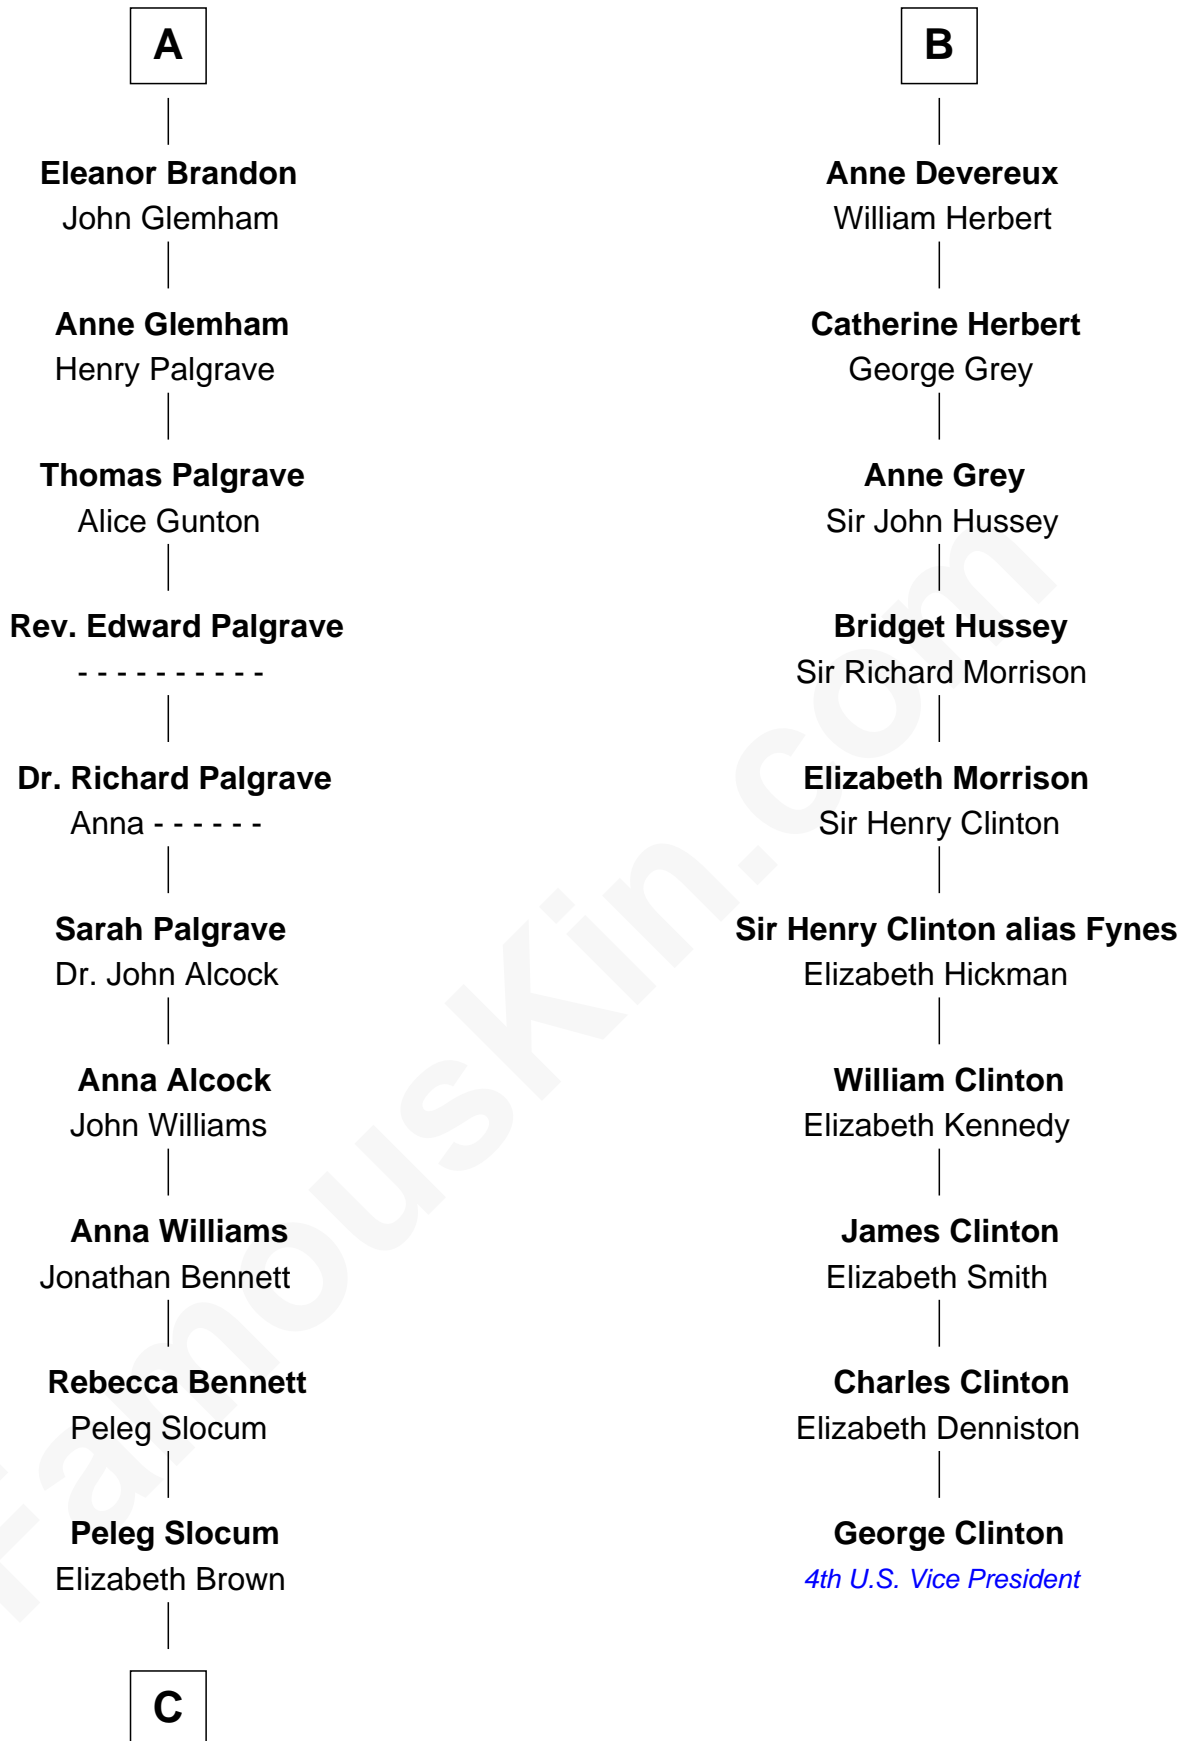

FamousKin.com

Relationship Chart of

Henry Clay Folger

Founder of Folger Shakespeare Library and Chairman of Standard Oil

16th cousin 4 times removed of

George Clinton

4th U.S. Vice President

Sir Humphrey de Bohun

Eleanor de Braiose

C

—
Rebecca Slocum

George Folger

—
Samuel Brown Folger

Nancy F. Hiller

—
Henry Clay Folger

Eliza Jane Clark