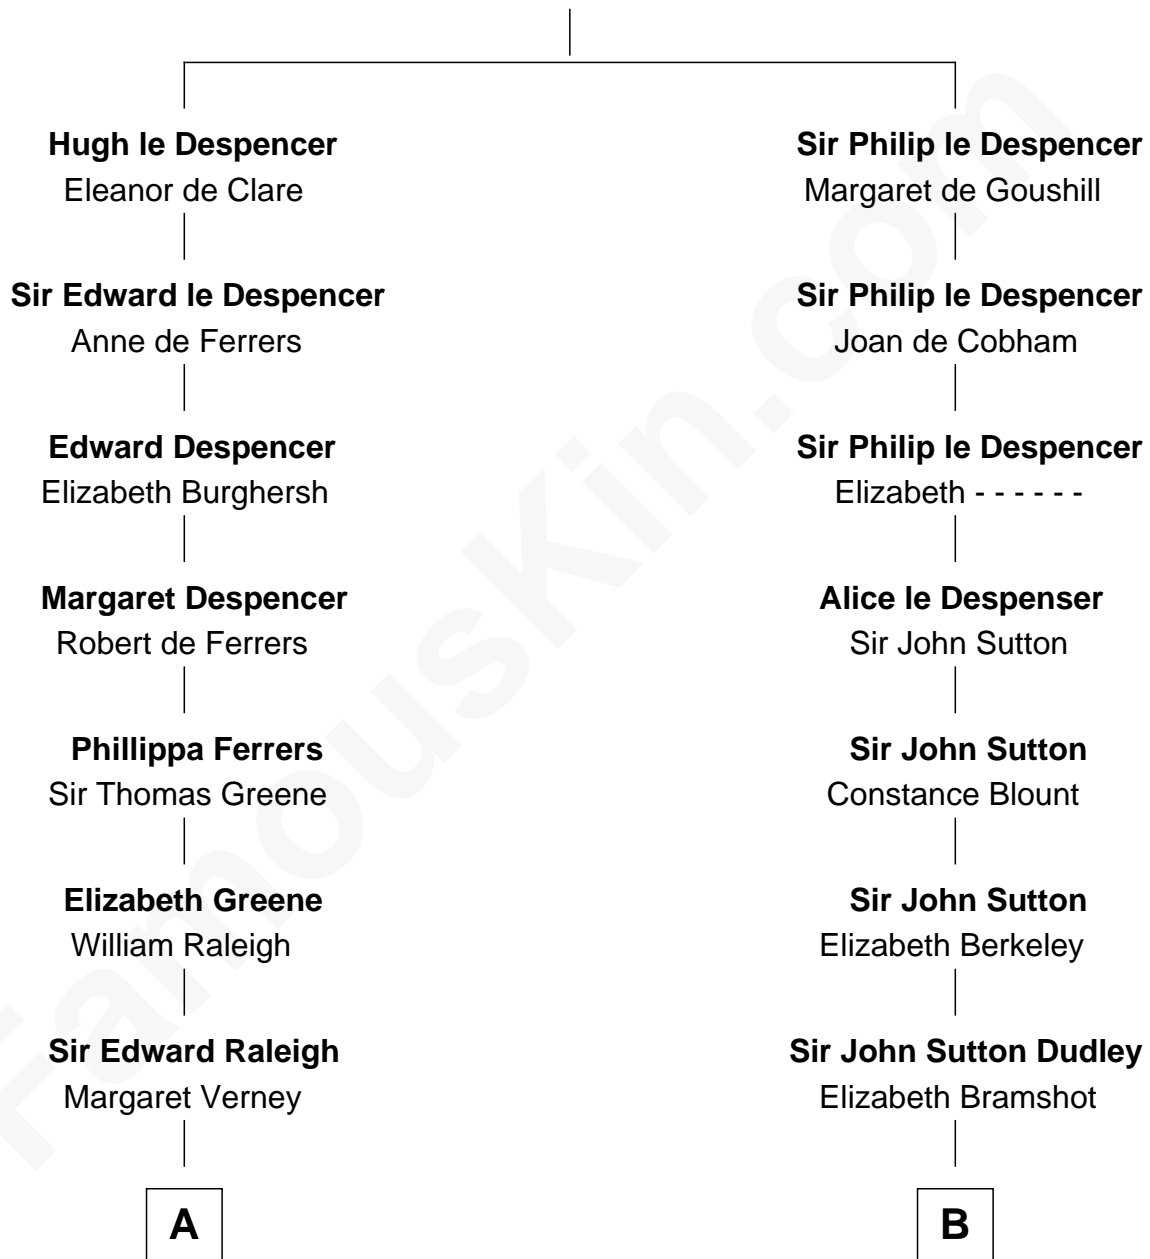

FamousKin.com

Relationship Chart of

Henry Clay Folger

Founder of Folger Shakespeare Library and Chairman of Standard Oil

15th cousin 4 times removed of

George Clinton

4th U.S. Vice President

Sir Hugh le Despencer

Isabella de Beauchamp

C

—
Samuel Brown Folger

Nancy F. Hiller

—
Henry Clay Folger

Eliza Jane Clark

—
Henry Clay Folger

Chairman of Standard Oil