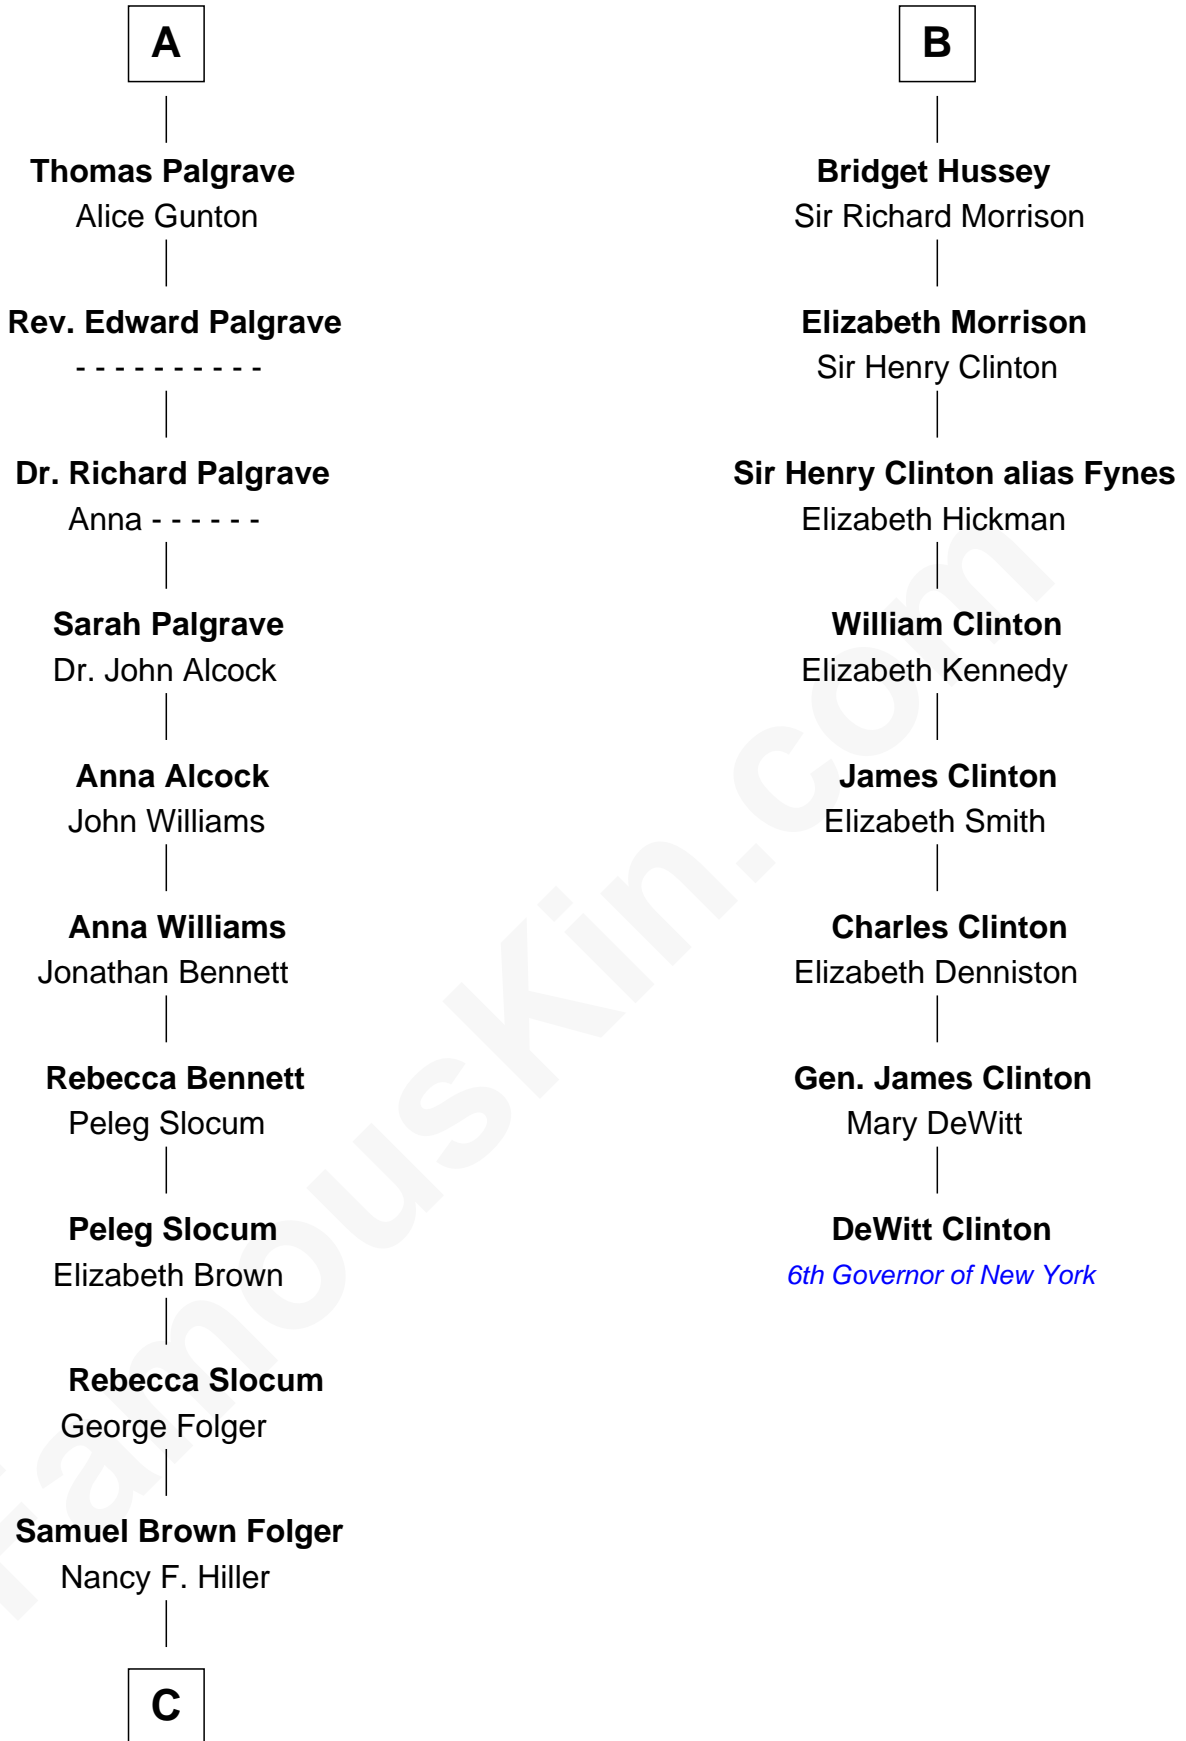

**Eleanor Plantagenet**

Richard Fitzalan

**Sir Richard Fitzalan**

Elizabeth de Bohun

**Elizabeth Fitzalan**

Sir Robert Goushill

**Elizabeth Goushill**

Sir Robert Wingfield

Isabella de Beaumont

**Blanche of Lancaster**

John of Gaunt

**Elizabeth of Lancaster**

John de Holand

**Constance de Holand**

Sir John Grey

**Sir Edmund Grey**

Katherine Percy

**George Grey**

Catherine Herbert

**Anne Grey**

Sir John Hussey

**B**

**C**

Henry Clay Folger

Eliza Jane Clark

Henry Clay Folger

*Chairman of Standard Oil*

FamousKin.com