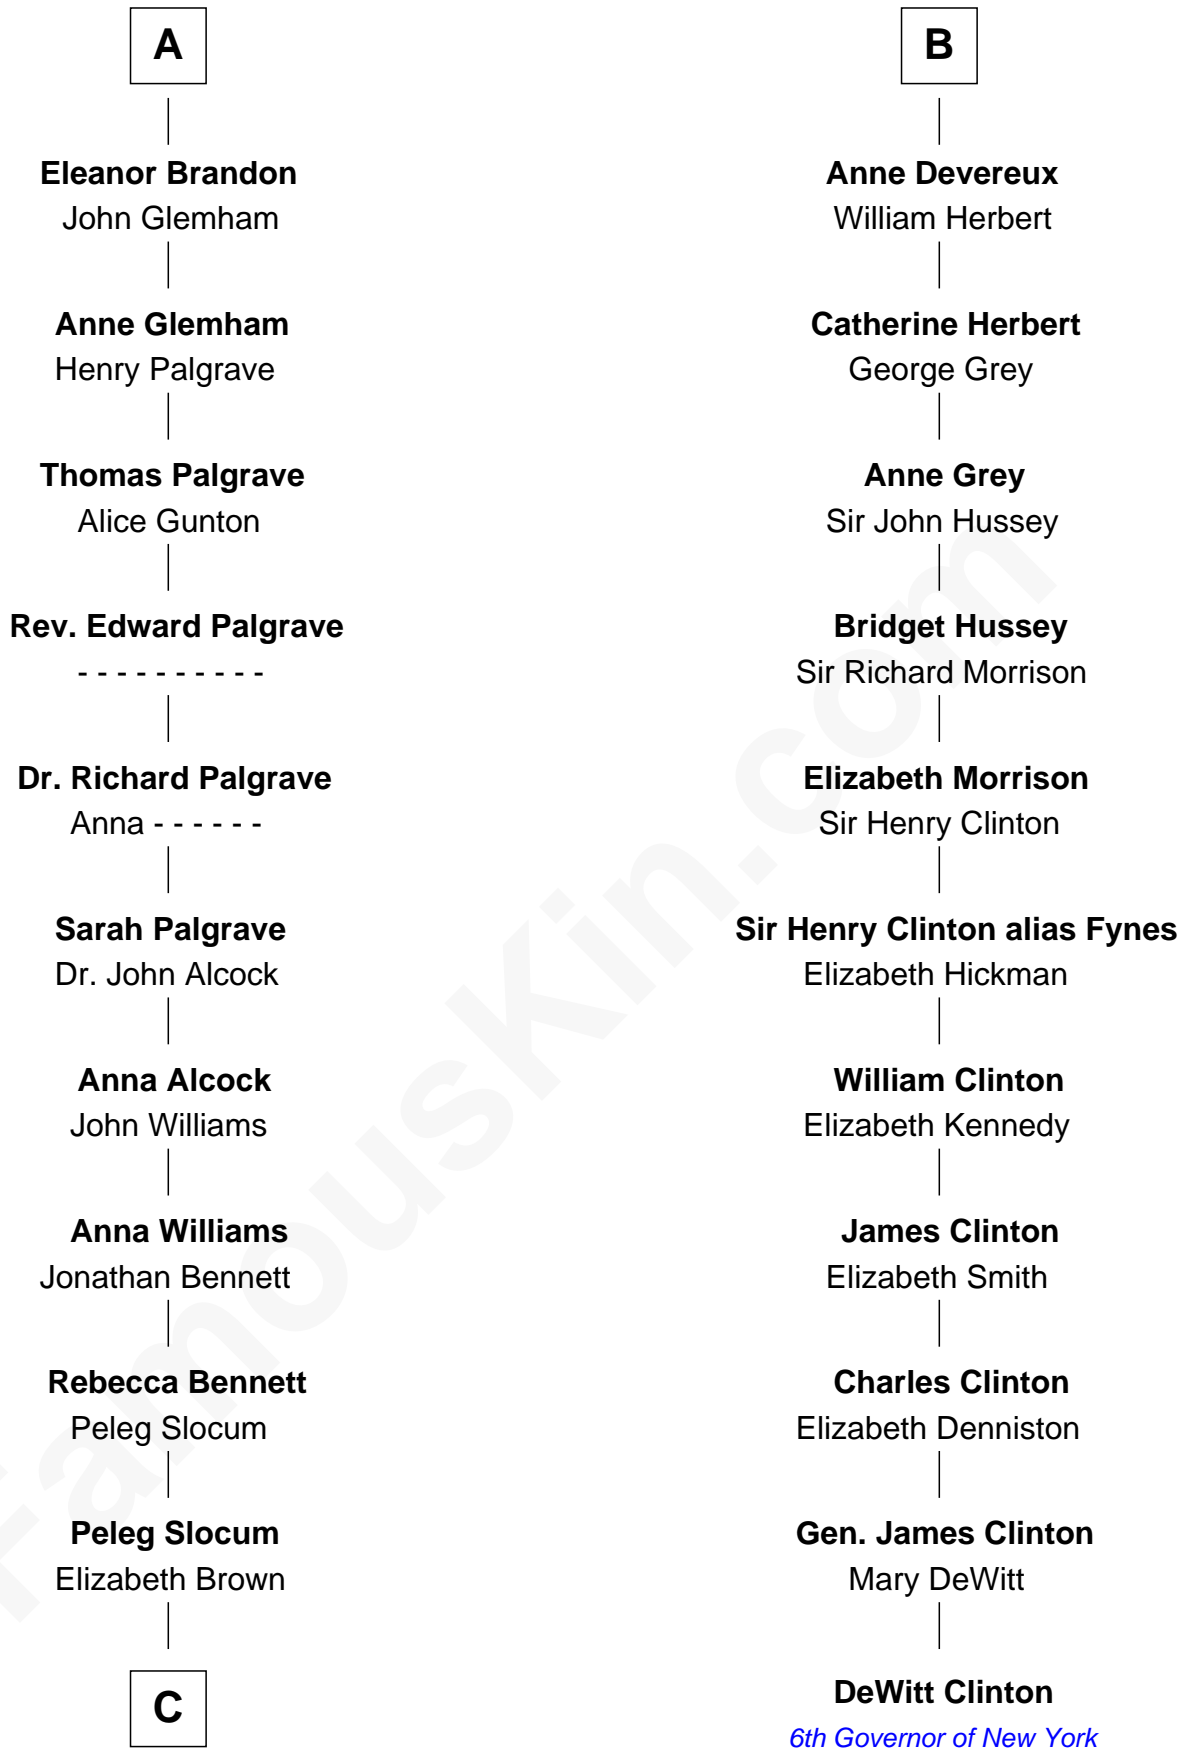

FamousKin.com

Relationship Chart of

Henry Clay Folger

Founder of Folger Shakespeare Library and Chairman of Standard Oil

17th cousin 3 times removed of

DeWitt Clinton

6th Governor of New York

Sir Humphrey de Bohun

Eleanor de Braiose

C

—
Rebecca Slocum

George Folger

—
Samuel Brown Folger

Nancy F. Hiller

—
Henry Clay Folger

Eliza Jane Clark