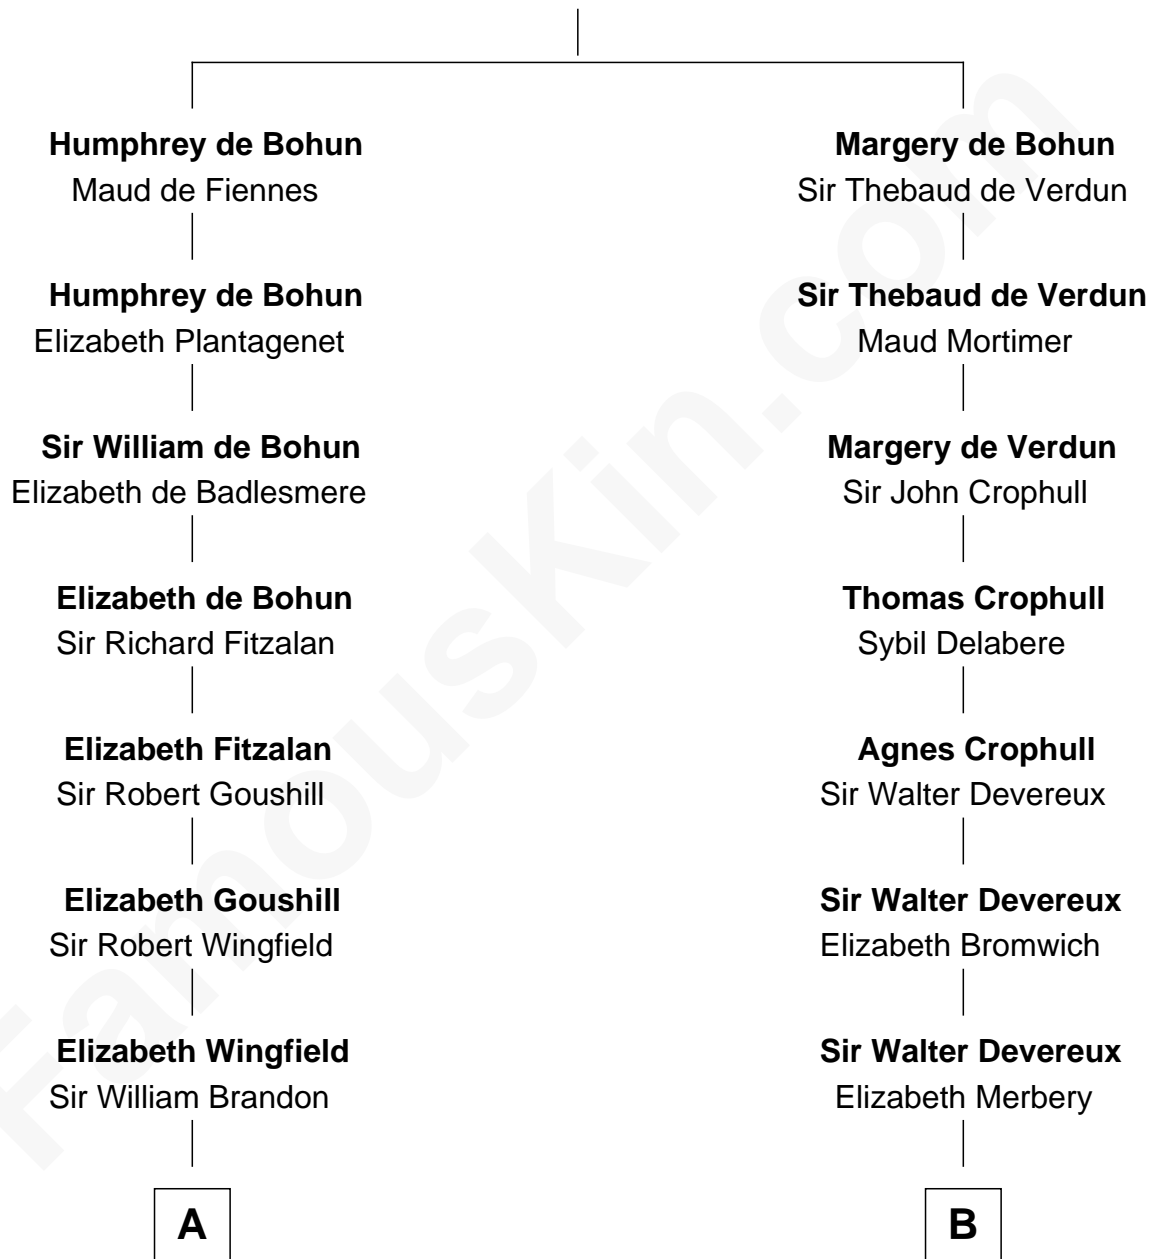

FamousKin.com

Relationship Chart of

Henry Clay Folger

Founder of Folger Shakespeare Library and Chairman of Standard Oil

17th cousin 3 times removed of

DeWitt Clinton

6th Governor of New York

Sir Humphrey de Bohun

Eleanor de Braiose

C

—
Rebecca Slocum

George Folger

—
Samuel Brown Folger

Nancy F. Hiller

—
Henry Clay Folger

Eliza Jane Clark

—
Henry Clay Folger

Chairman of Standard Oil

FamousKin.com