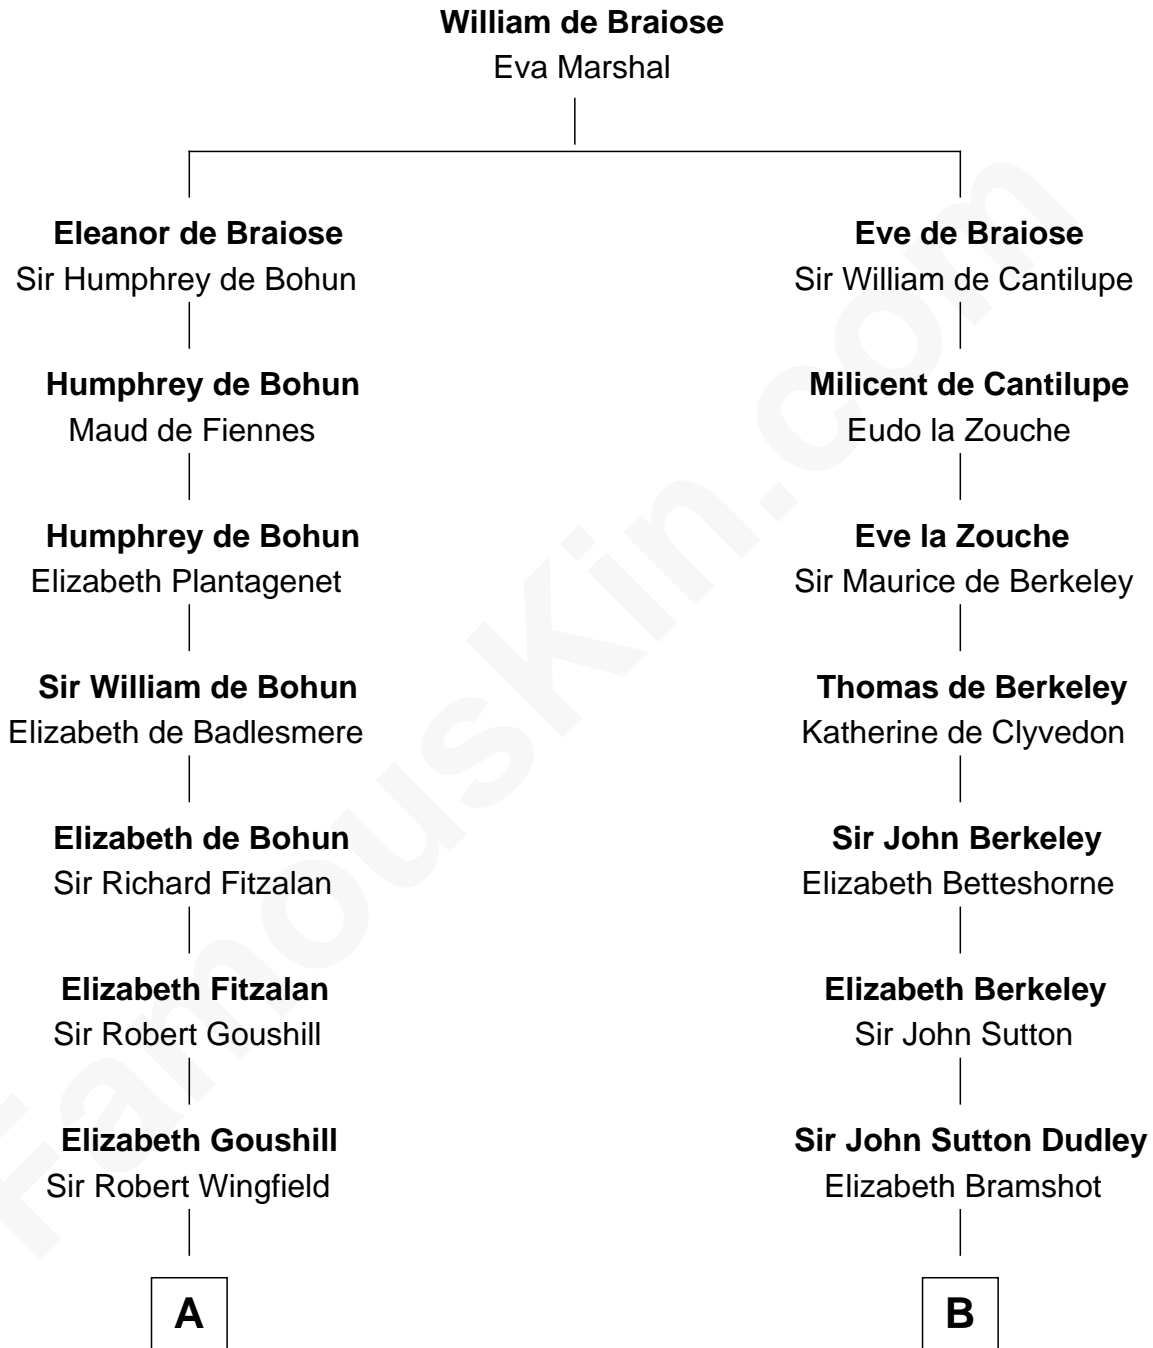

## Relationship Chart of

### Henry Clay Folger

*Founder of Folger Shakespeare Library and Chairman of Standard Oil*

16th cousin 5 times removed of

**DeWitt Clinton**

*6th Governor of New York*

**C**

**Peleg Slocum**  
Elizabeth Brown

**Rebecca Slocum**  
George Folger

**Samuel Brown Folger**  
Nancy F. Hiller

**Henry Clay Folger**  
Eliza Jane Clark

**Henry Clay Folger**  
*Chairman of Standard Oil*

FamousKin.com