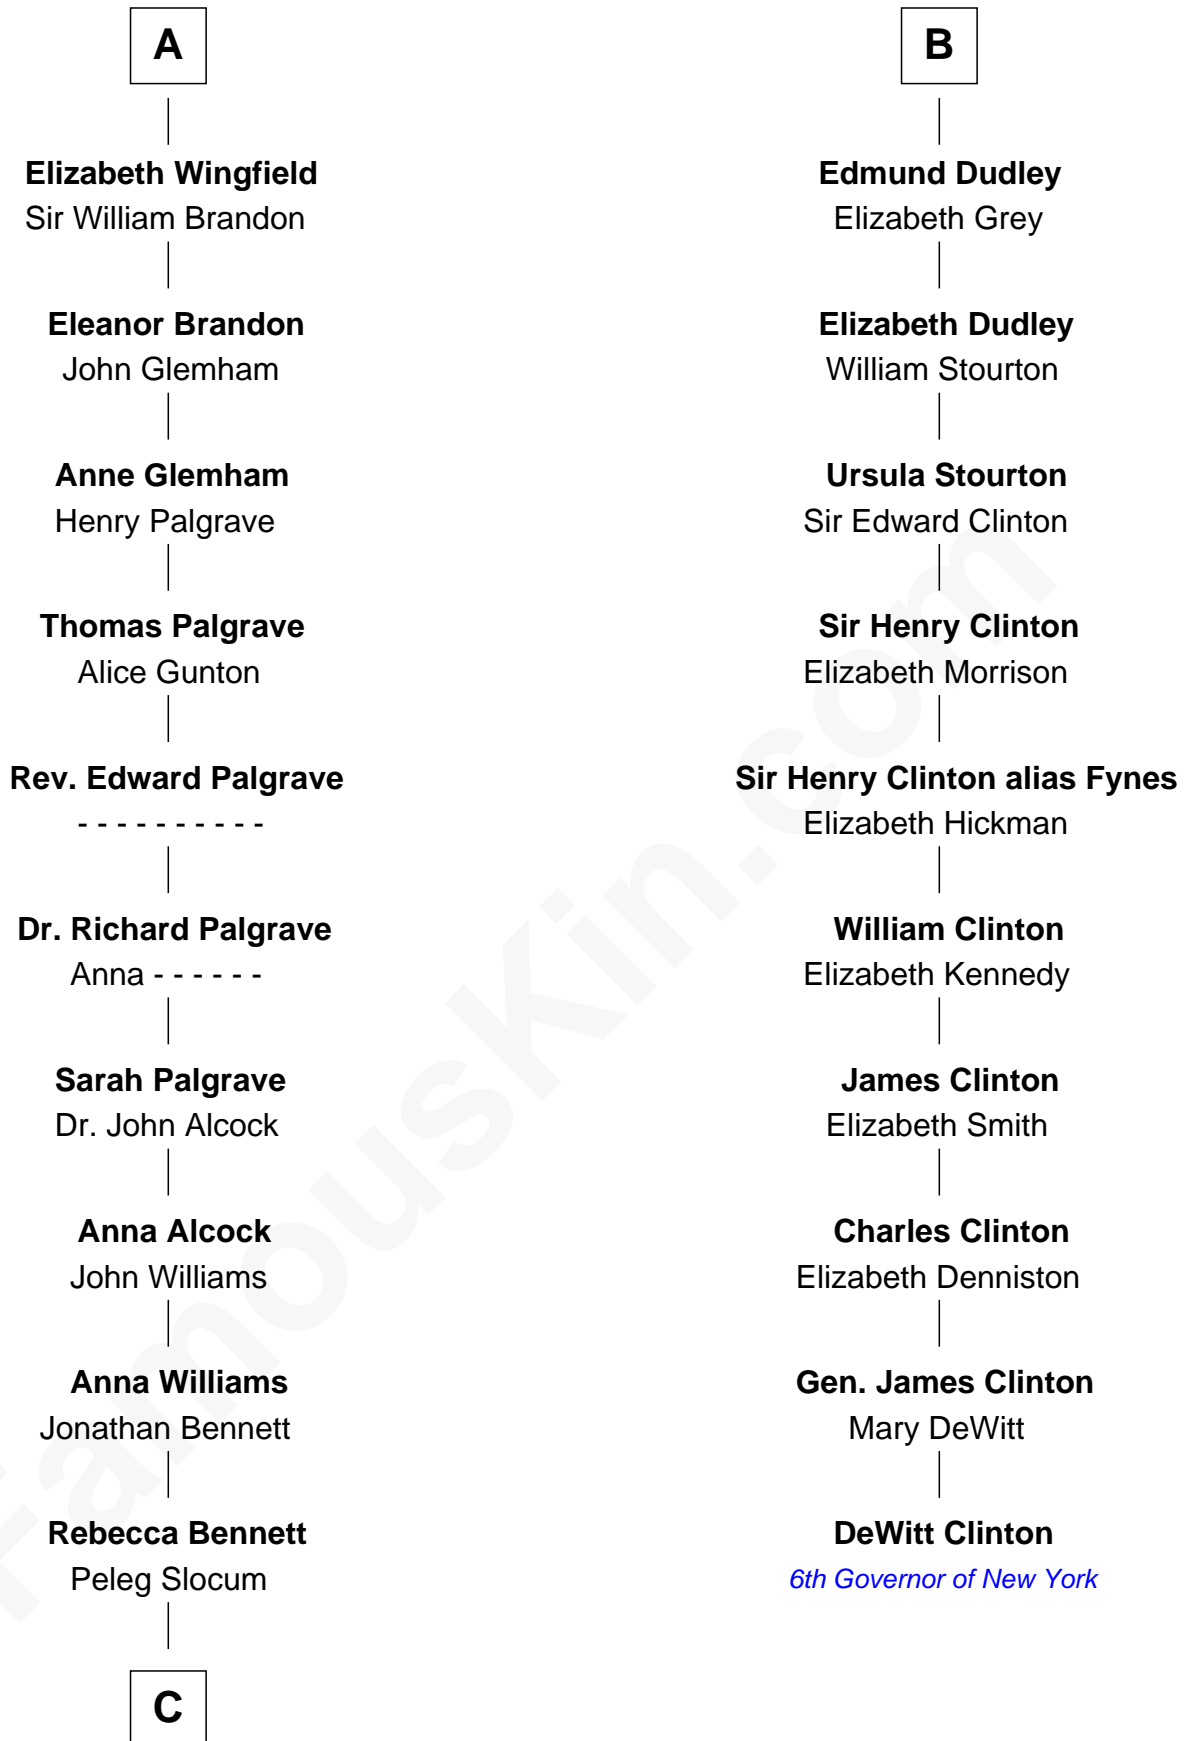

## Relationship Chart of

### Henry Clay Folger

*Founder of Folger Shakespeare Library and Chairman of Standard Oil*

16th cousin 5 times removed of

**DeWitt Clinton**

*6th Governor of New York*

**C**

**Peleg Slocum**  
Elizabeth Brown

**Rebecca Slocum**  
George Folger

**Samuel Brown Folger**  
Nancy F. Hiller

**Henry Clay Folger**  
Eliza Jane Clark

**Henry Clay Folger**  
*Chairman of Standard Oil*

FamousKin.com