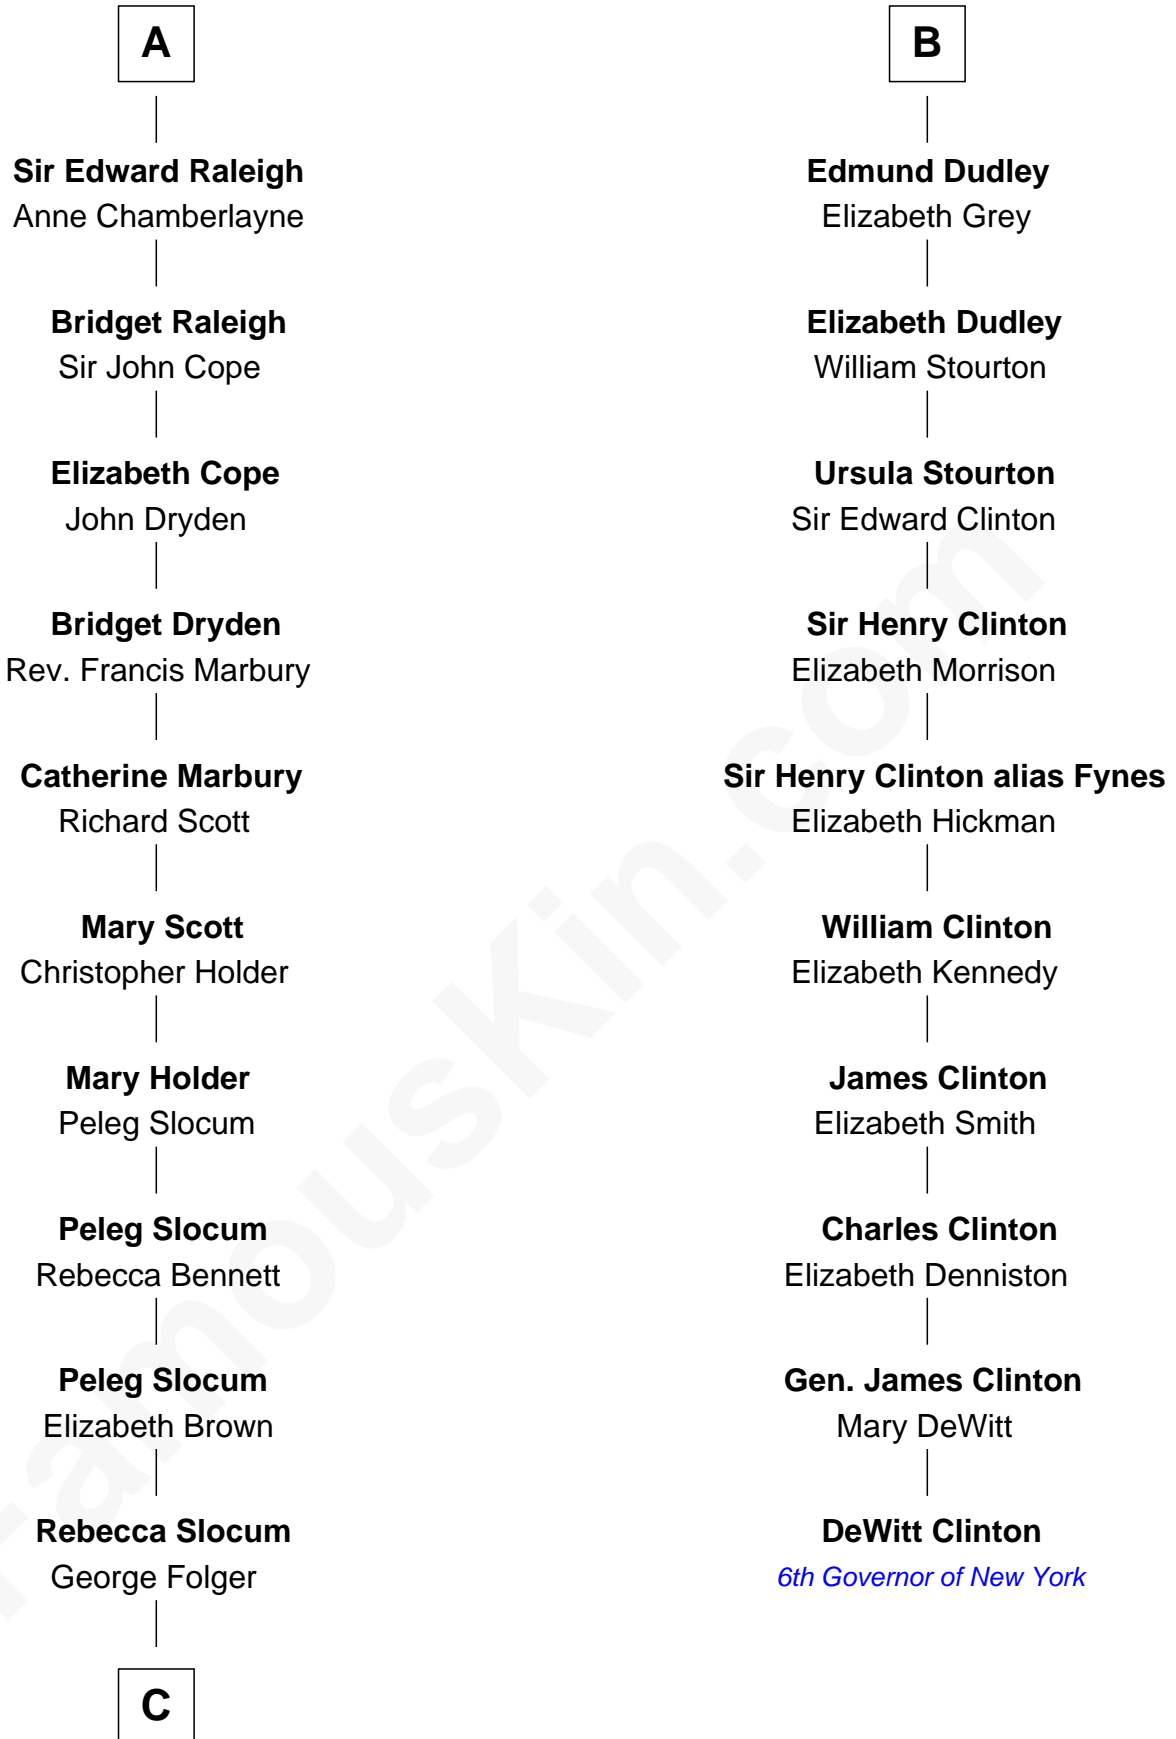

## Relationship Chart of

### Henry Clay Folger

*Founder of Folger Shakespeare Library and Chairman of Standard Oil*

16th cousin 3 times removed of

**DeWitt Clinton**

*6th Governor of New York*

**Sir Hugh le Despencer**

Isabella de Beauchamp

**C**

—  
**Samuel Brown Folger**

Nancy F. Hiller

—  
**Henry Clay Folger**

Eliza Jane Clark

—  
**Henry Clay Folger**

*Chairman of Standard Oil*

FamousKin.com