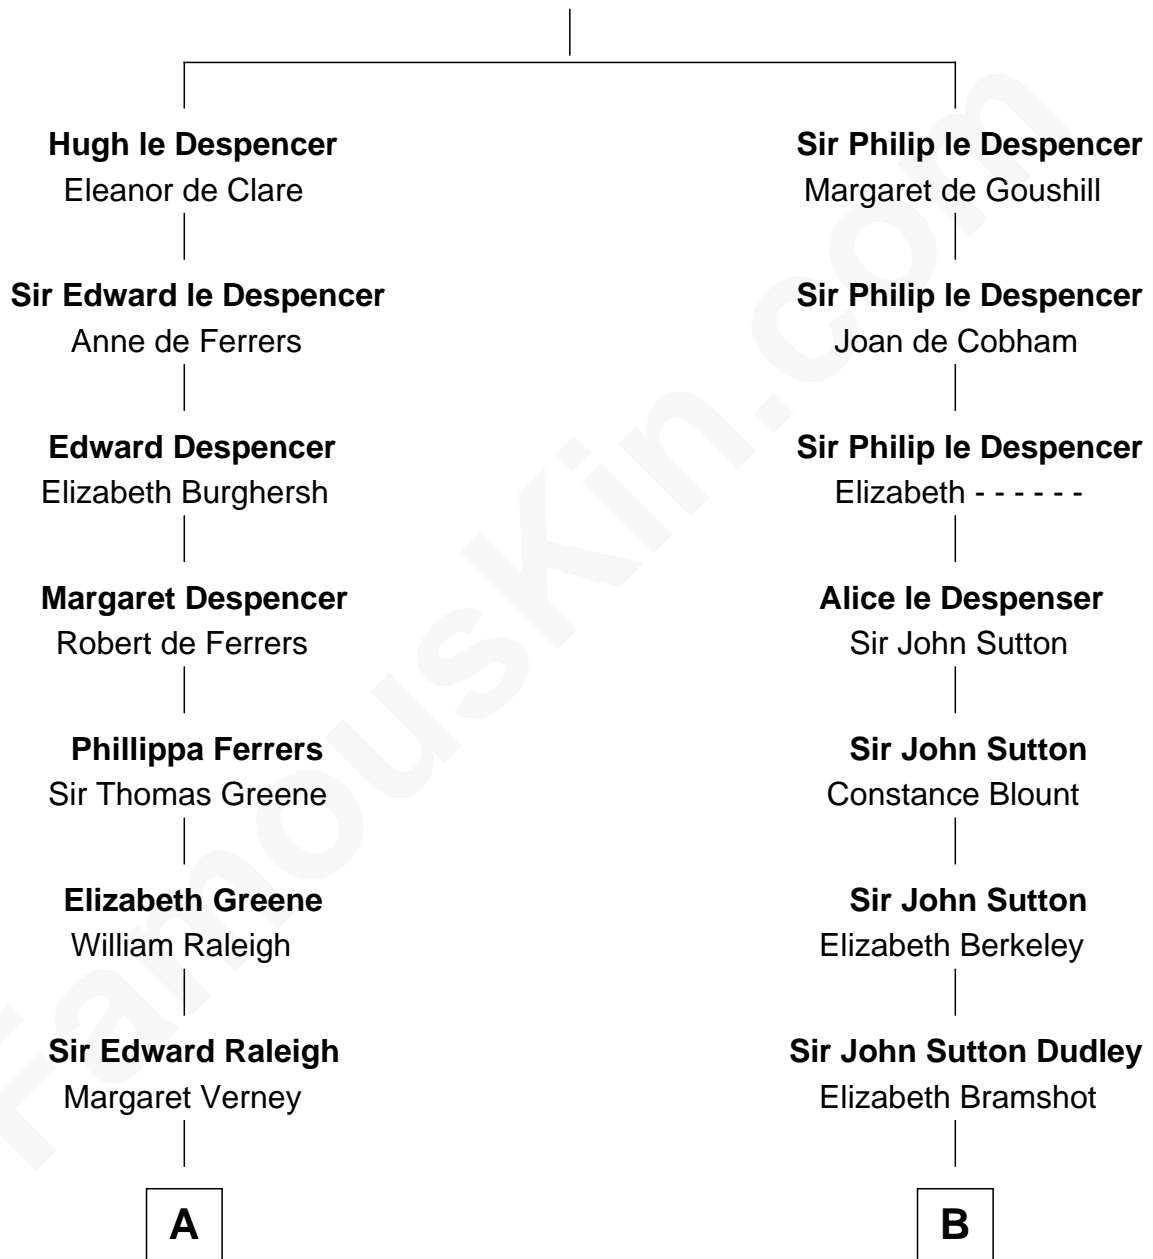

## Relationship Chart of

### Henry Clay Folger

*Founder of Folger Shakespeare Library and Chairman of Standard Oil*

16th cousin 3 times removed of

**DeWitt Clinton**

*6th Governor of New York*

**Sir Hugh le Despencer**

Isabella de Beauchamp

**C**

—  
**Samuel Brown Folger**

Nancy F. Hiller

—  
**Henry Clay Folger**

Eliza Jane Clark

—  
**Henry Clay Folger**

*Chairman of Standard Oil*

FamousKin.com