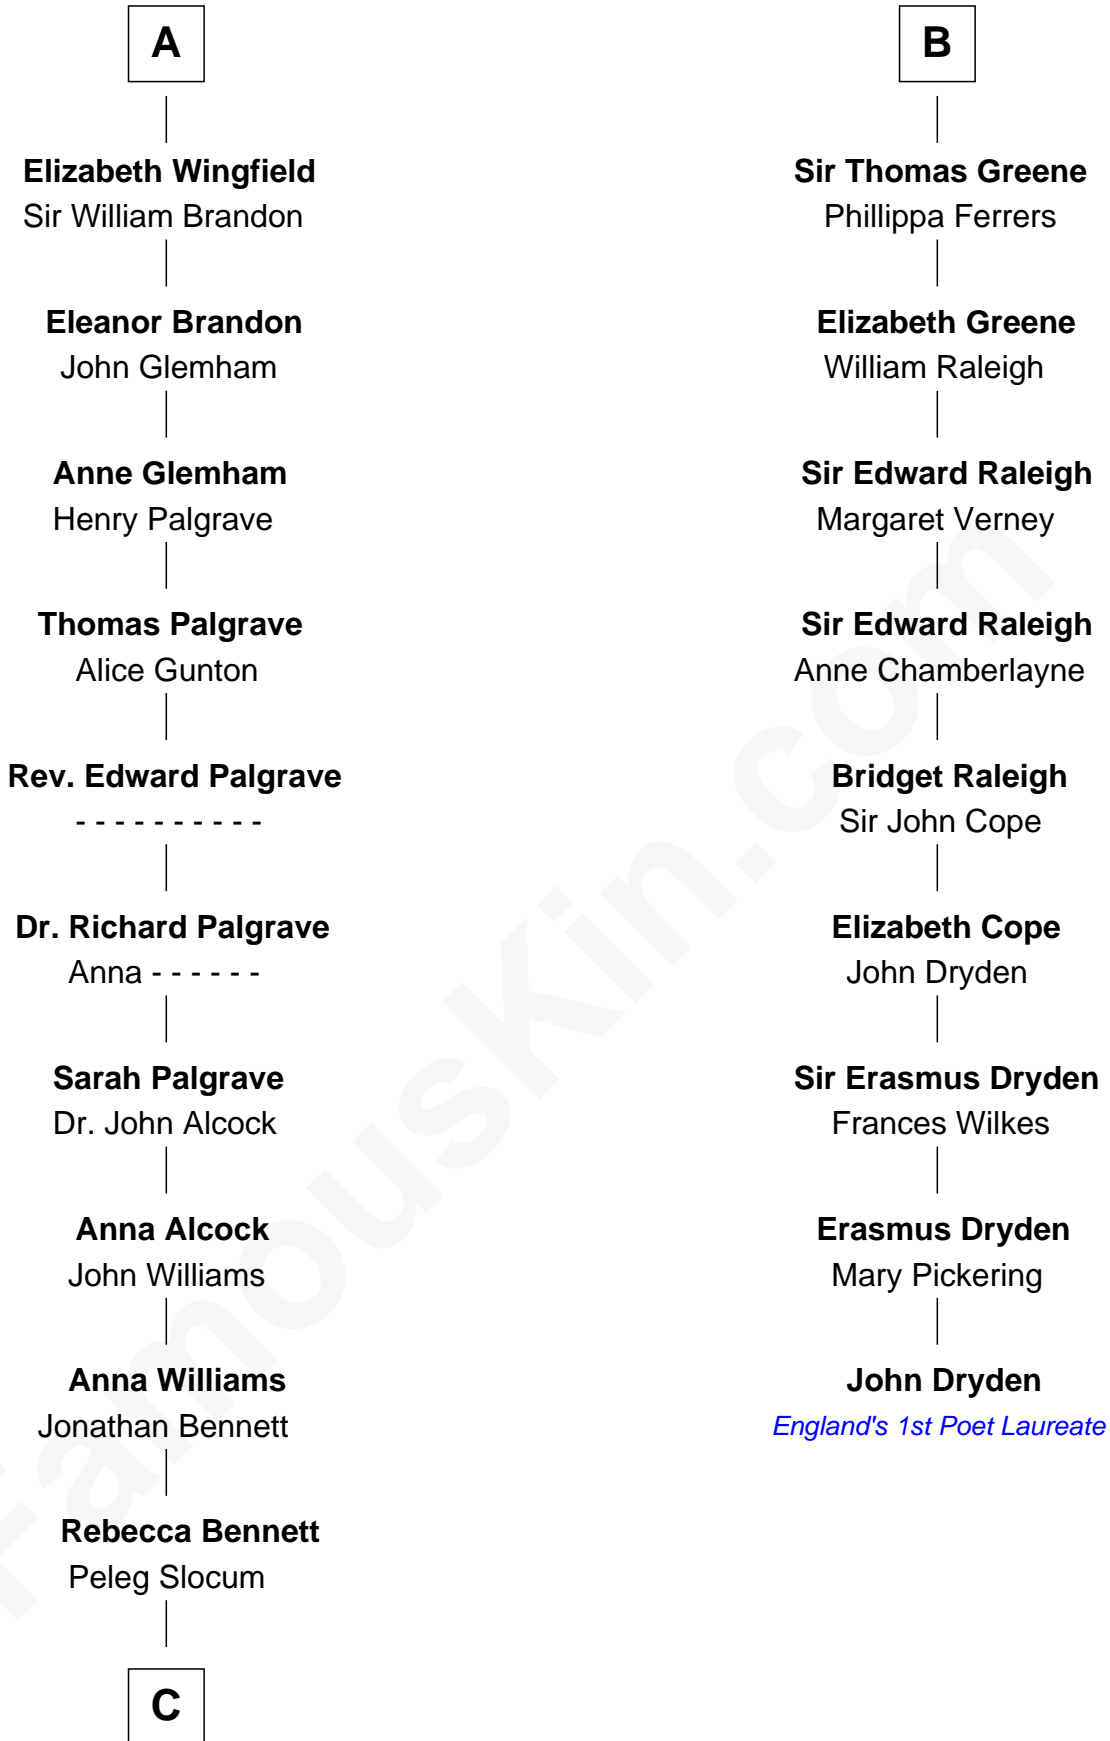

FamousKin.com

Relationship Chart of

Henry Clay Folger

Founder of Folger Shakespeare Library and Chairman of Standard Oil

15th cousin 6 times removed of

John Dryden

England's First Poet Laureate

C

Peleg Slocum
Elizabeth Brown

Rebecca Slocum
George Folger

Samuel Brown Folger
Nancy F. Hiller

Henry Clay Folger
Eliza Jane Clark

Henry Clay Folger
Chairman of Standard Oil

FamousKin.com