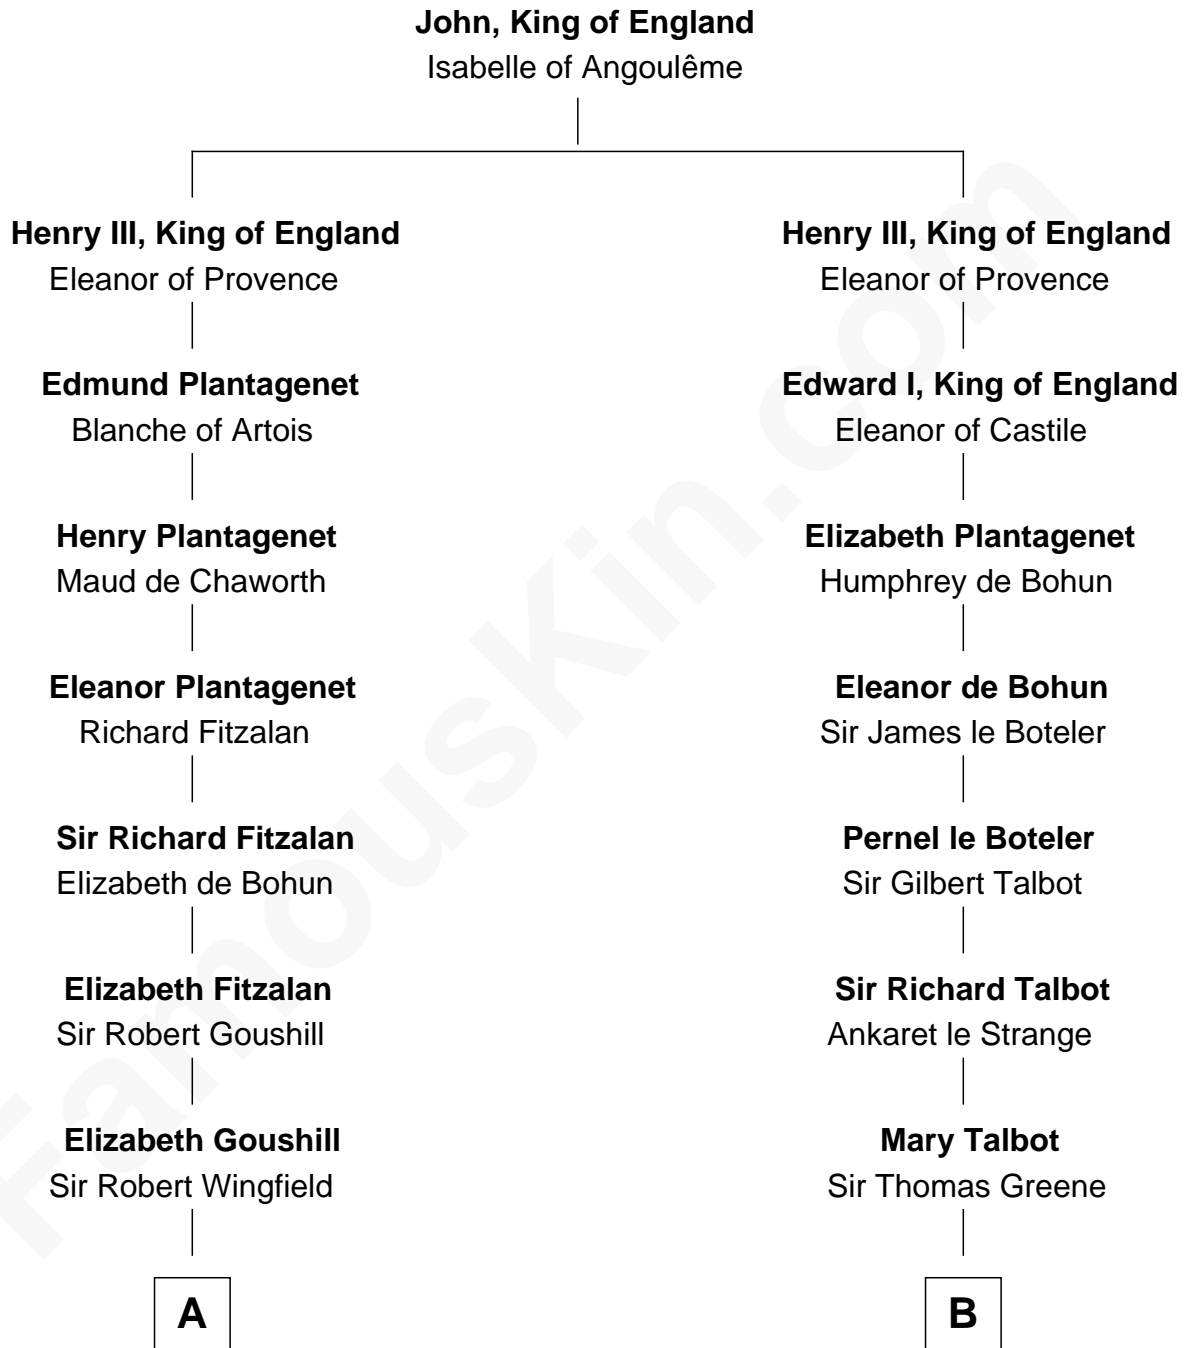

FamousKin.com

Relationship Chart of

Henry Clay Folger

Founder of Folger Shakespeare Library and Chairman of Standard Oil

15th cousin 6 times removed of

John Dryden

England's First Poet Laureate

C

Peleg Slocum
Elizabeth Brown

Rebecca Slocum
George Folger

Samuel Brown Folger
Nancy F. Hiller

Henry Clay Folger
Eliza Jane Clark

Henry Clay Folger
Chairman of Standard Oil

FamousKin.com