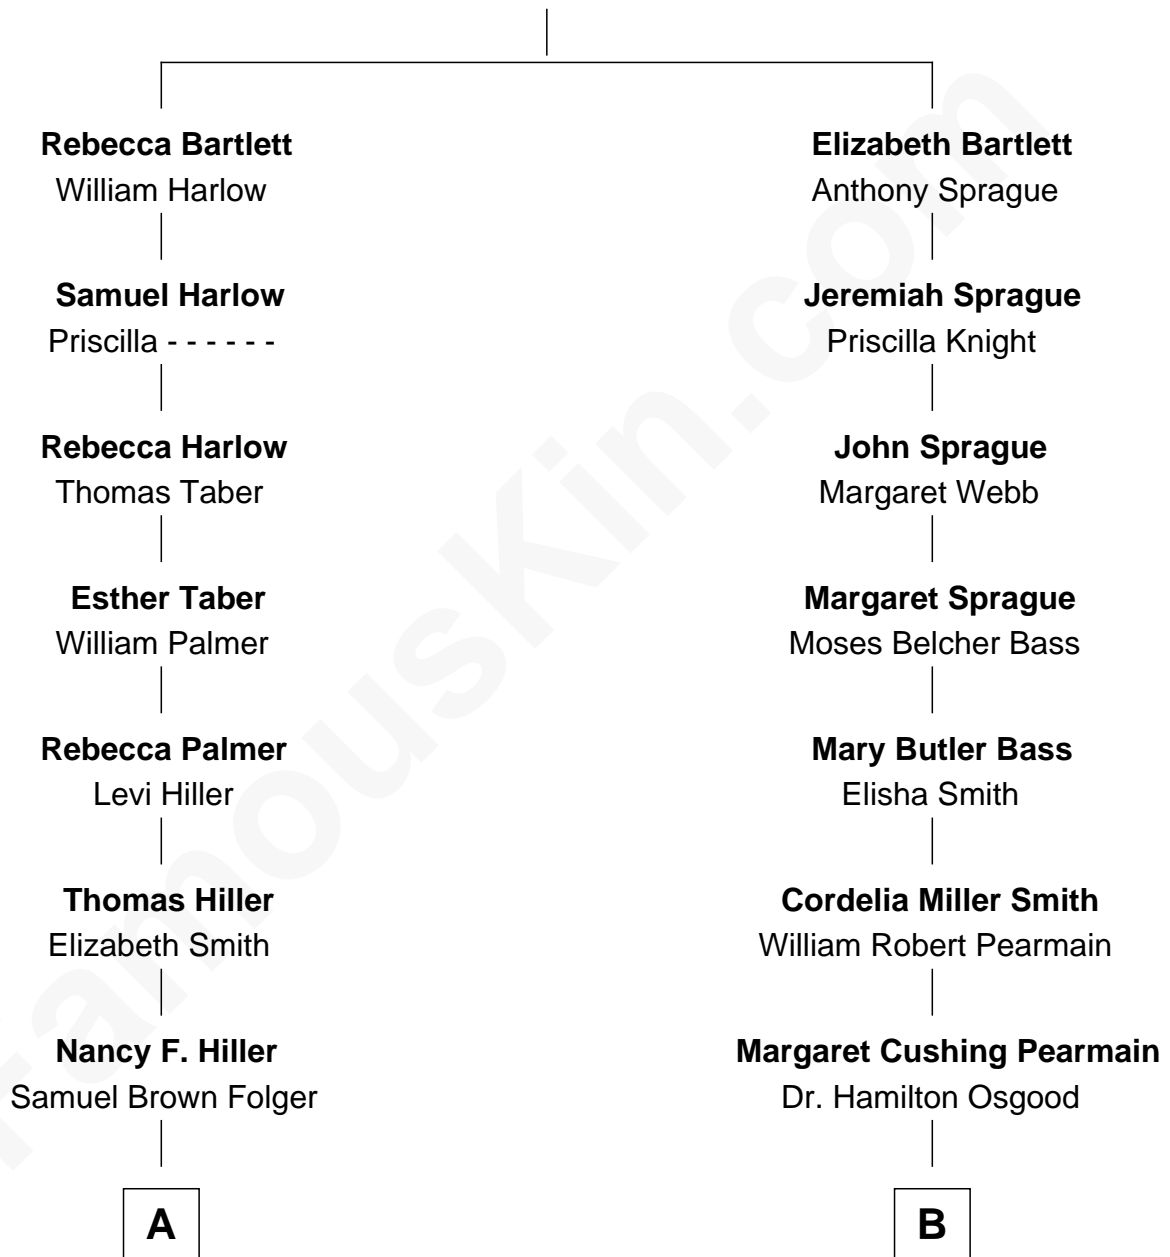

## Relationship Chart of

### Henry Clay Folger

*Founder of Folger Shakespeare Library and Chairman of Standard Oil*

8th cousin of

### Erskine Childers

*4th President of Ireland*

**Robert Bartlett**

Mary Warren

**A**

**Henry Clay Folger**

Eliza Jane Clark

**Henry Clay Folger**