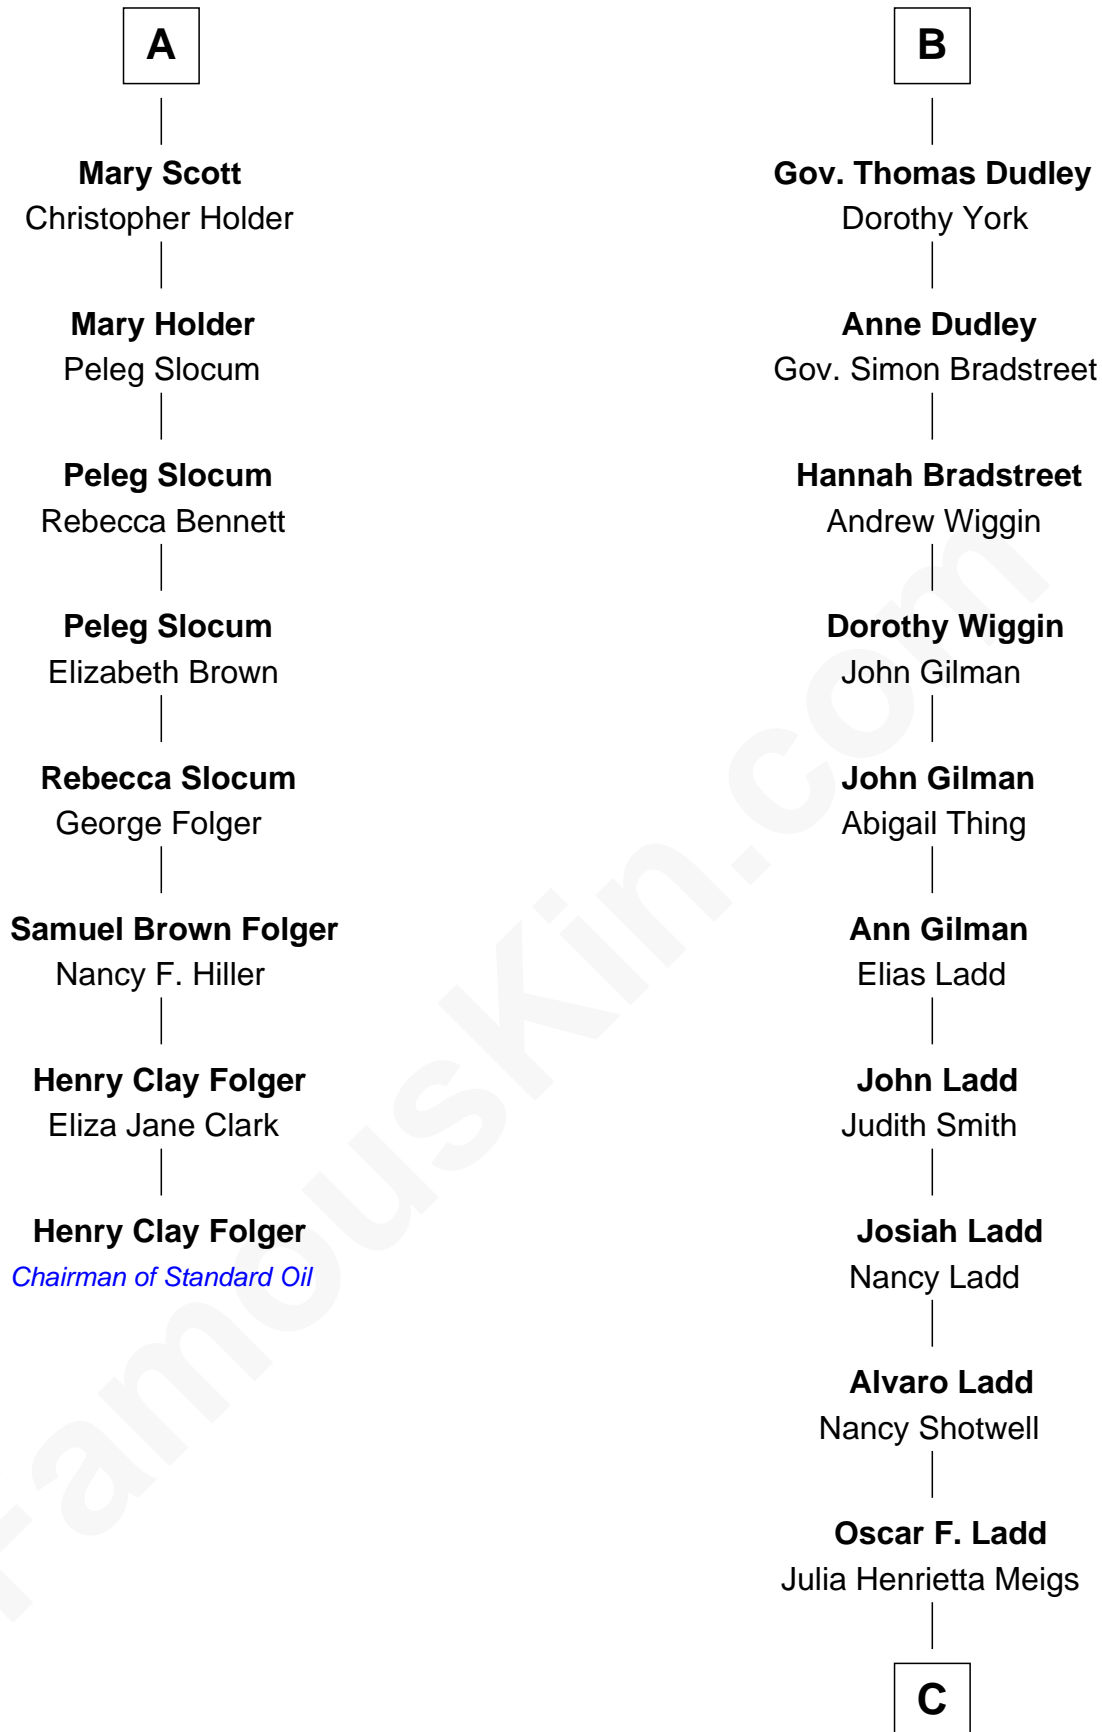

## Relationship Chart of

### Henry Clay Folger

*Founder of Folger Shakespeare Library and Chairman of Standard Oil*

14th cousin 4 times removed of

**Alan Ladd**

*Movie Actor*

**Sir Walter Blount**

Sancha de Ayala

**C**