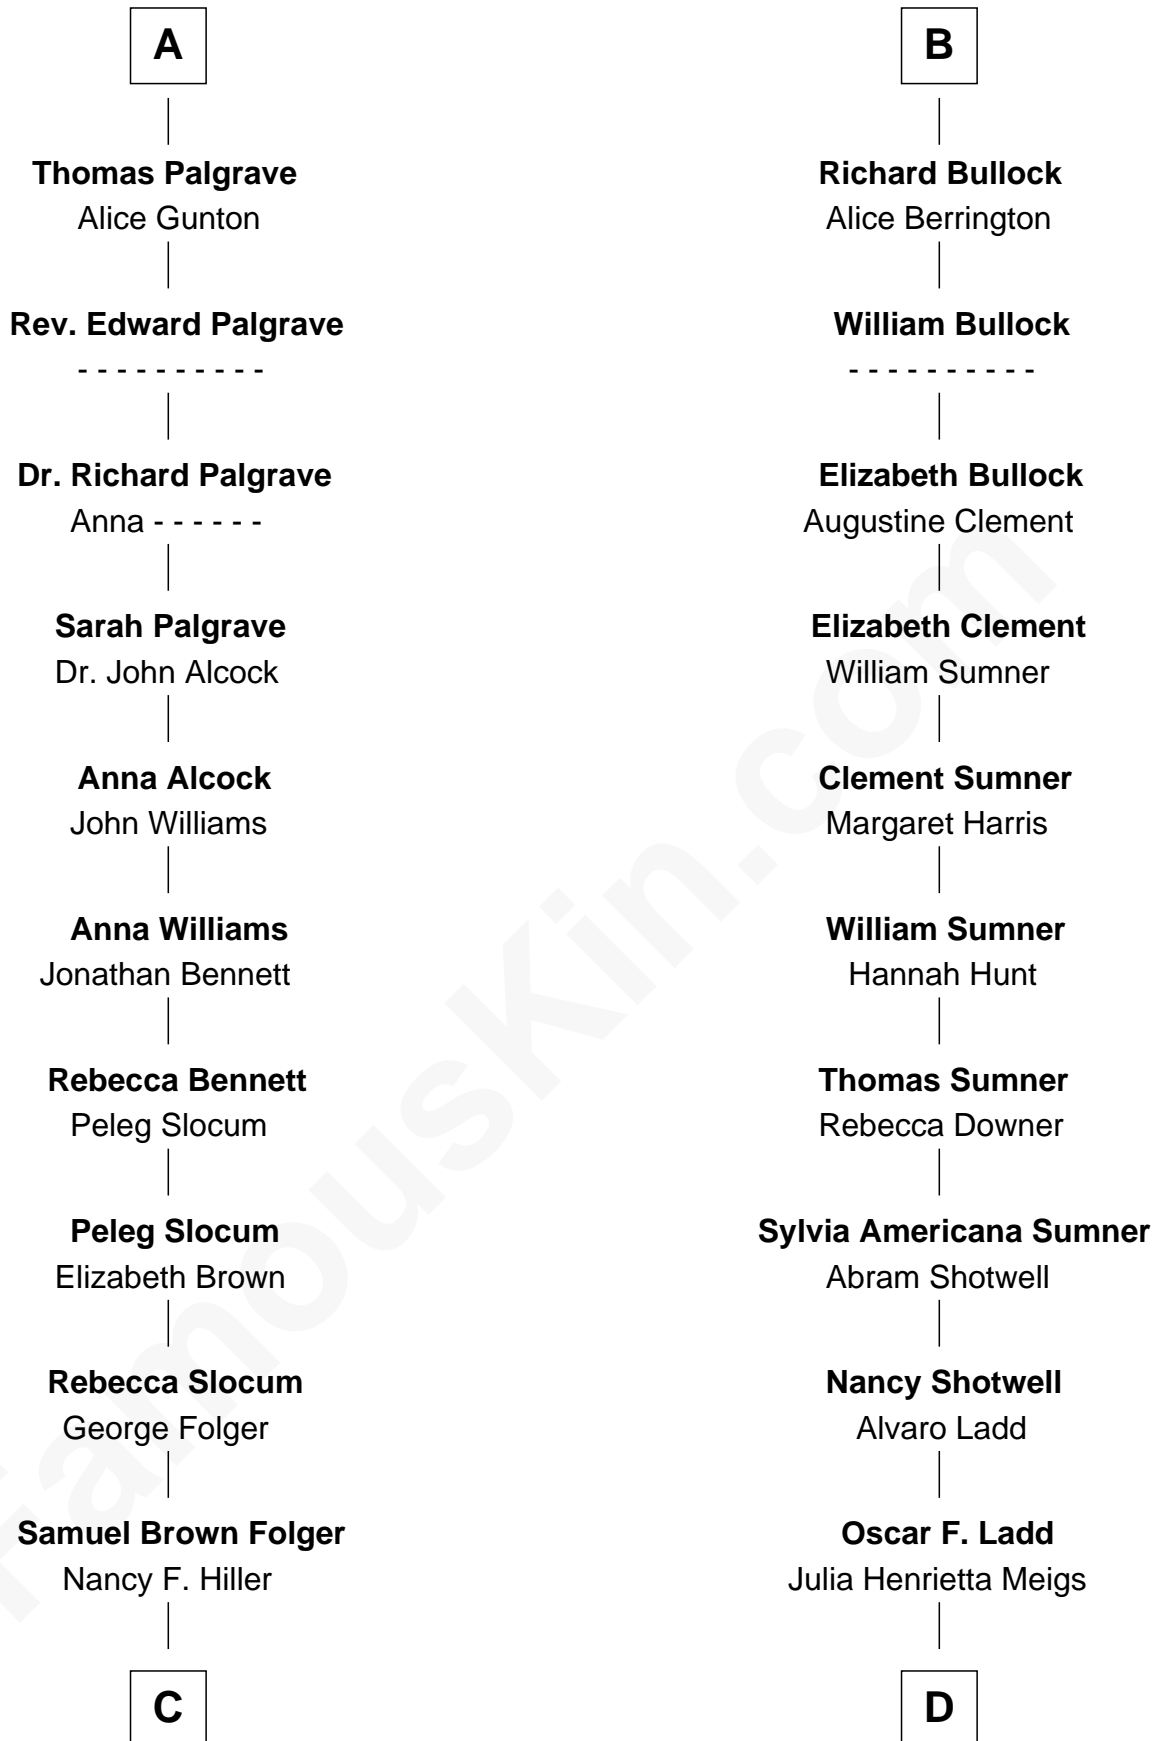

FamousKin.com

Relationship Chart of

Henry Clay Folger

Founder of Folger Shakespeare Library and Chairman of Standard Oil

18th cousin of

Alan Ladd
Movie Actor

Bartholomew de Badlesmere

Margaret de Clare

John de Vere

Aubrey de Vere

Alice FitzWalter

Sir Richard de Vere

Alice Sergeaux

Sir John de Vere

Elizabeth Howard

Joan de Vere

Sir William Norreys

Margaret Norreys

Gilbert Bullock

Thomas Bullock

Alice Kingsmill

B

C

Henry Clay Folger

Eliza Jane Clark

Henry Clay Folger

Chairman of Standard Oil

D

Alan Harwood Ladd

Selina Raleigh

Alan Ladd

Movie Actor