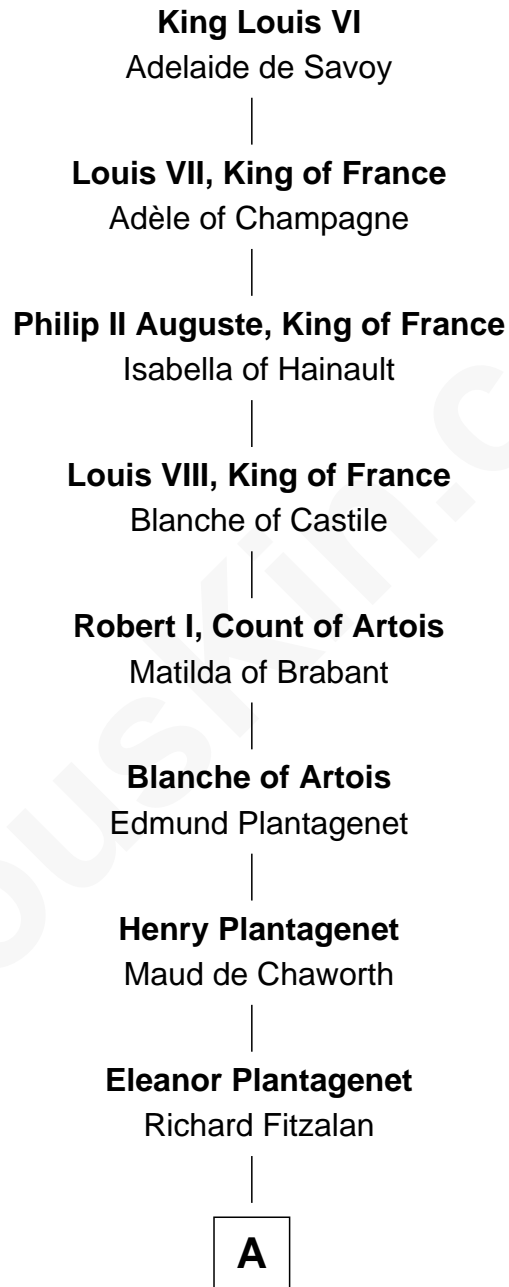

FamousKin.com

Relationship Chart of

Henry Clay Folger

Founder of Folger Shakespeare Library and Chairman of Standard Oil

23rd Great-grandson of

King Louis VI
King of France

A

—
Sir Richard Fitzalan

Elizabeth de Bohun

—
Elizabeth Fitzalan

Sir Robert Goushill

—
Elizabeth Goushill

Sir Robert Wingfield

—
Elizabeth Wingfield

Sir William Brandon

—
Eleanor Brandon