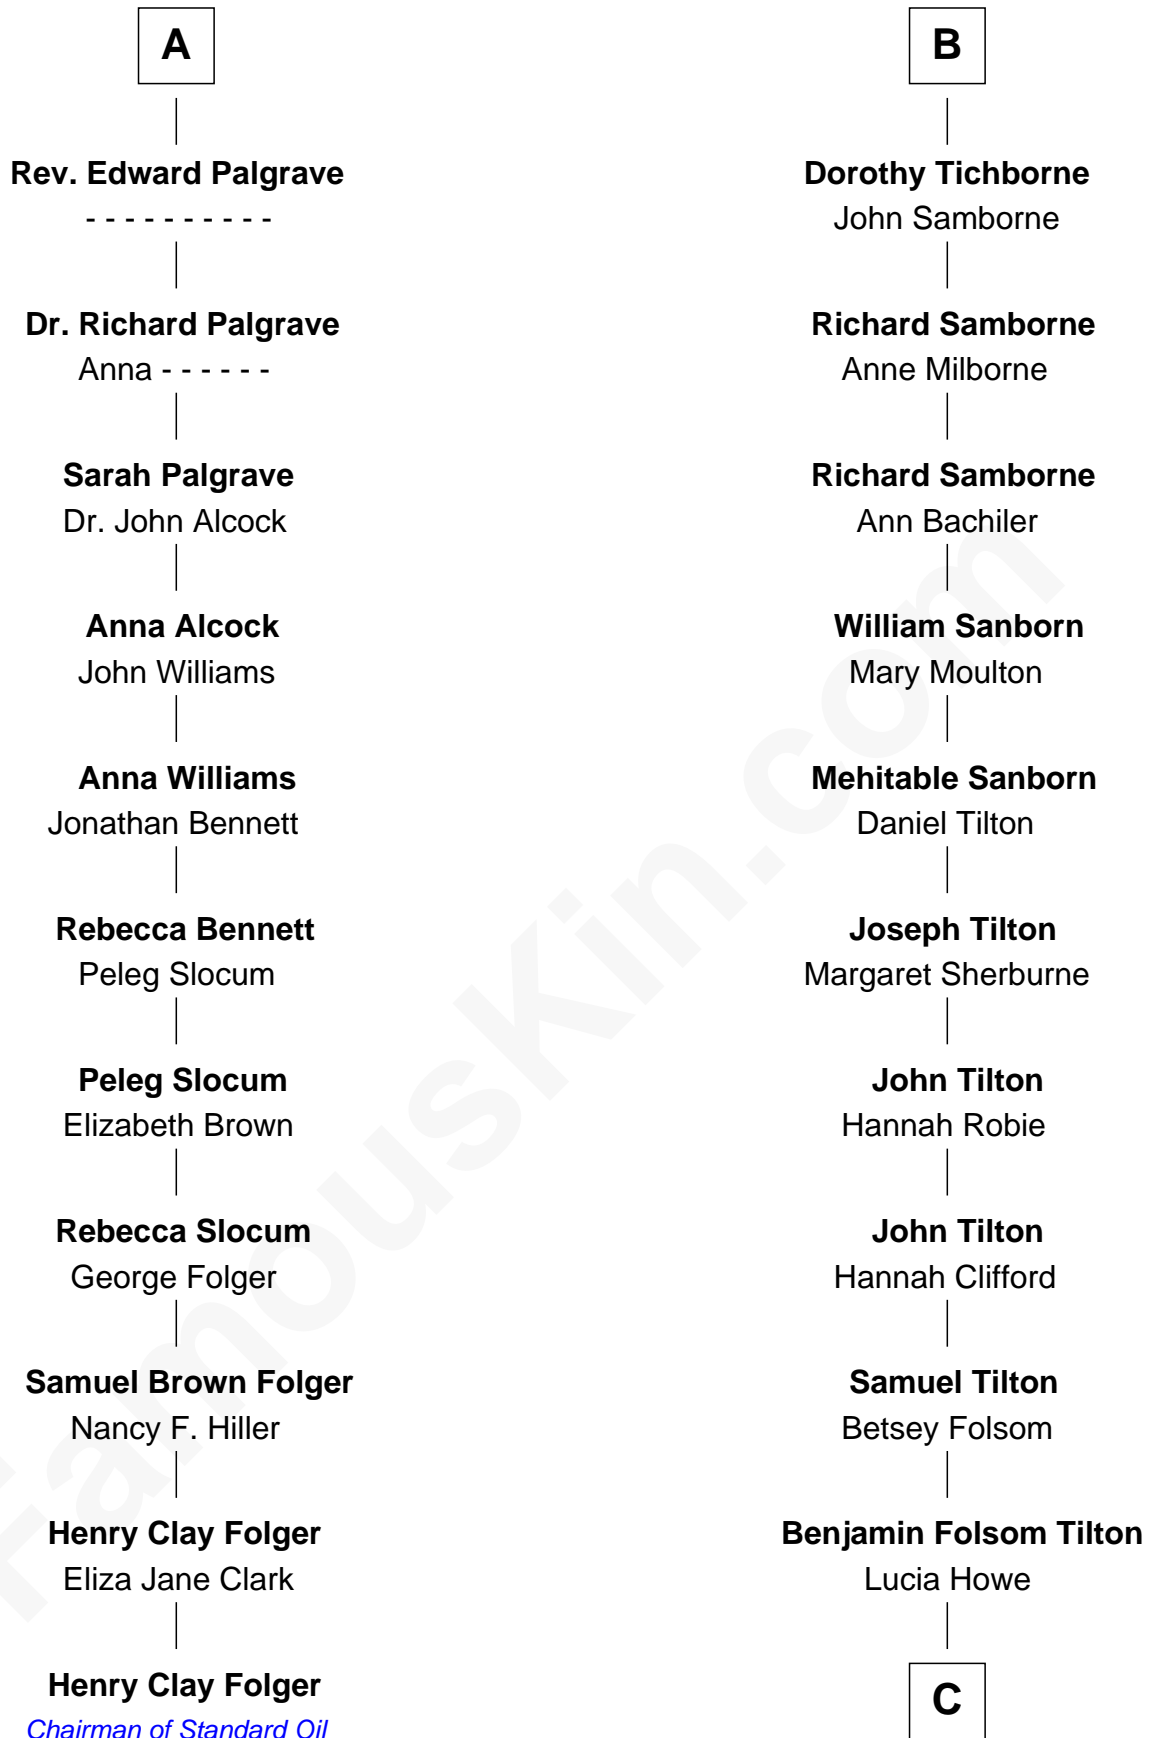

## Relationship Chart of

### Henry Clay Folger

*Founder of Folger Shakespeare Library and Chairman of Standard Oil*

17th cousin 4 times removed of

**John Ritter**

*TV and Movie Actor*

**C**

**William Franklin Tilton**

Susan Estabrooks

**Harriett Lucina Tilton**

William P. L. Fox

**Harriett Fay Fox**

Dr. Harry Thomas Southworth

**Dorothy Fay Southworth**

Woodward Maurice Ritter

**John Ritter**

*TV and Movie Actor*