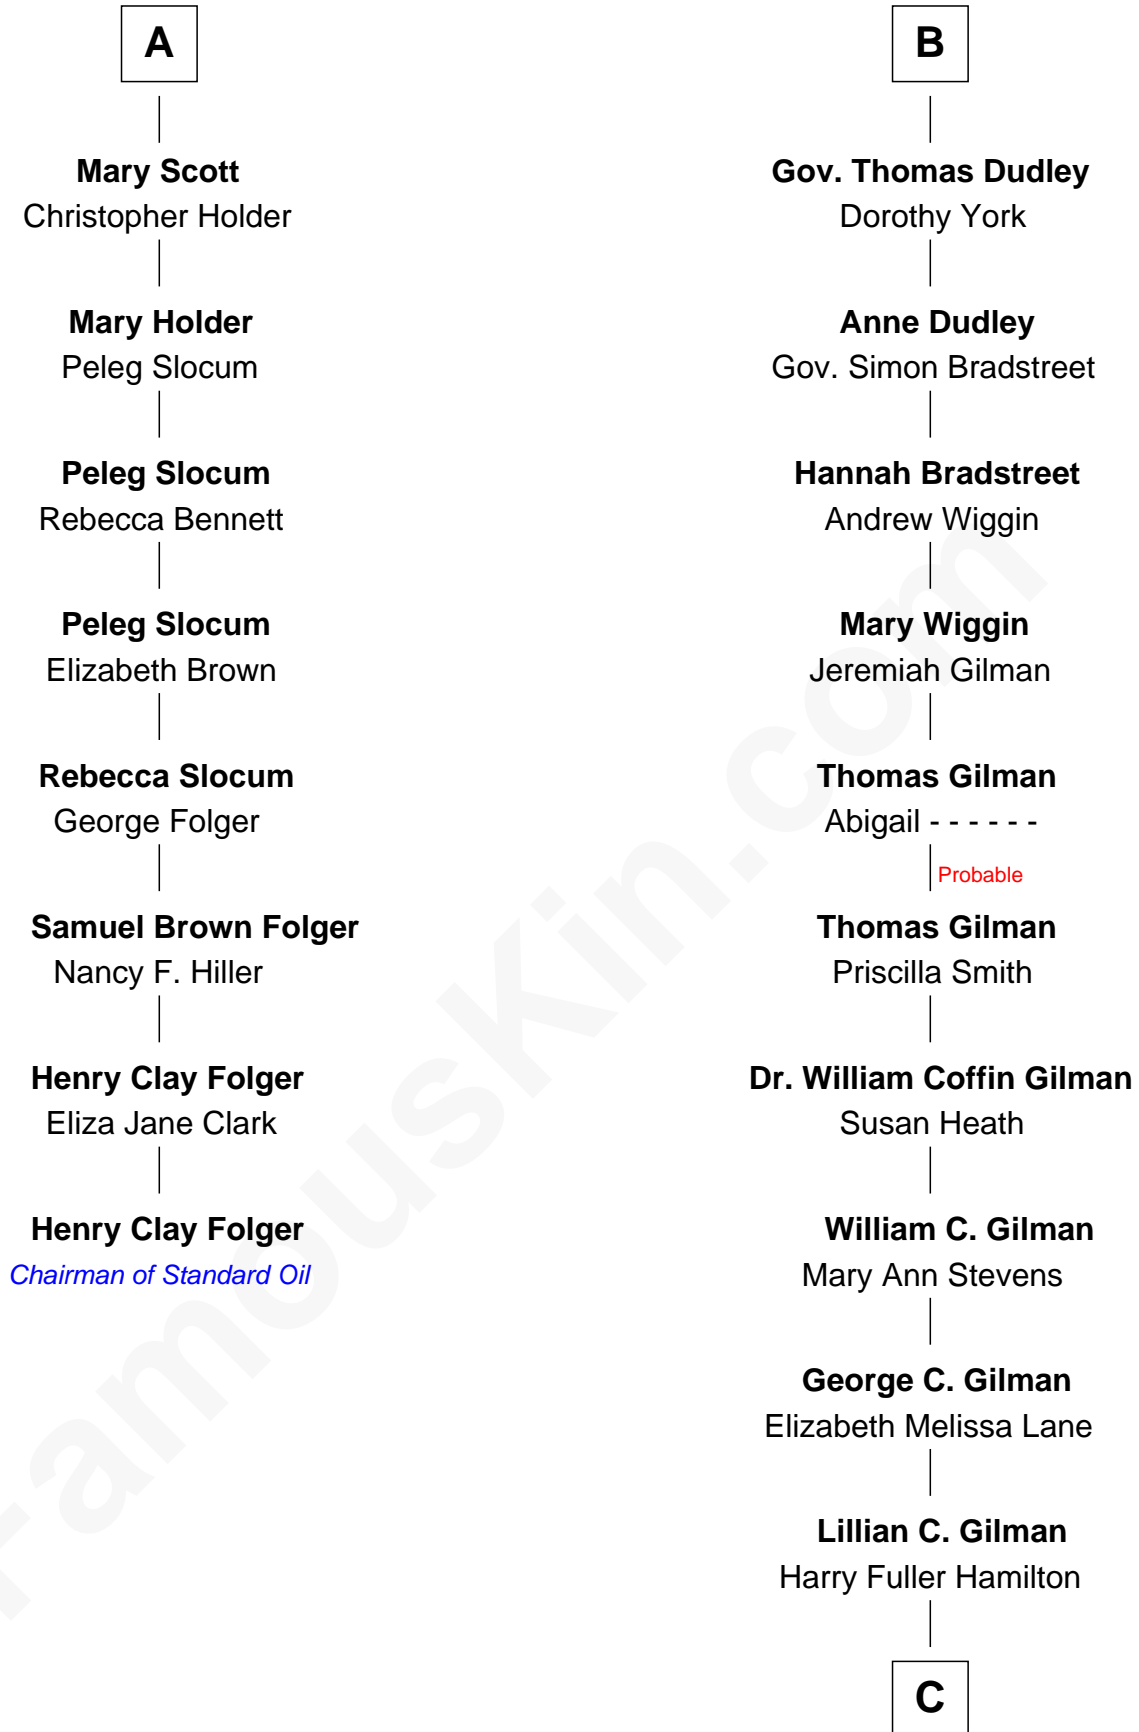

FamousKin.com

Relationship Chart of

Henry Clay Folger

Founder of Folger Shakespeare Library and Chairman of Standard Oil

14th cousin 4 times removed of

George Hamilton

TV and Movie Actor

Sir Walter Blount

Sancha de Ayala

Sir Thomas Blount
Margaret de Gresley

Sir Thomas Blount
Agnes Hawley

Anne Blount
William Marbury

Robert Marbury
Katherine Williamson

William Marbury
Agnes Lenton

Rev. Francis Marbury
Bridget Dryden

Catherine Marbury
Richard Scott

A

Constance Blount
Sir John Sutton

Sir John Sutton
Elizabeth Berkeley

Sir Edmund Sutton
Joyce Tiptoft

Sir Edward Sutton
Cecily Willoughby

Sir John Sutton
Cecily Grey

Sir Henry Dudley
----- Ashton

Probable

Roger Dudley
Susanna Thorne

B

C

George William Hamilton

Anne Lucille Stevens

George Hamilton

TV and Movie Actor