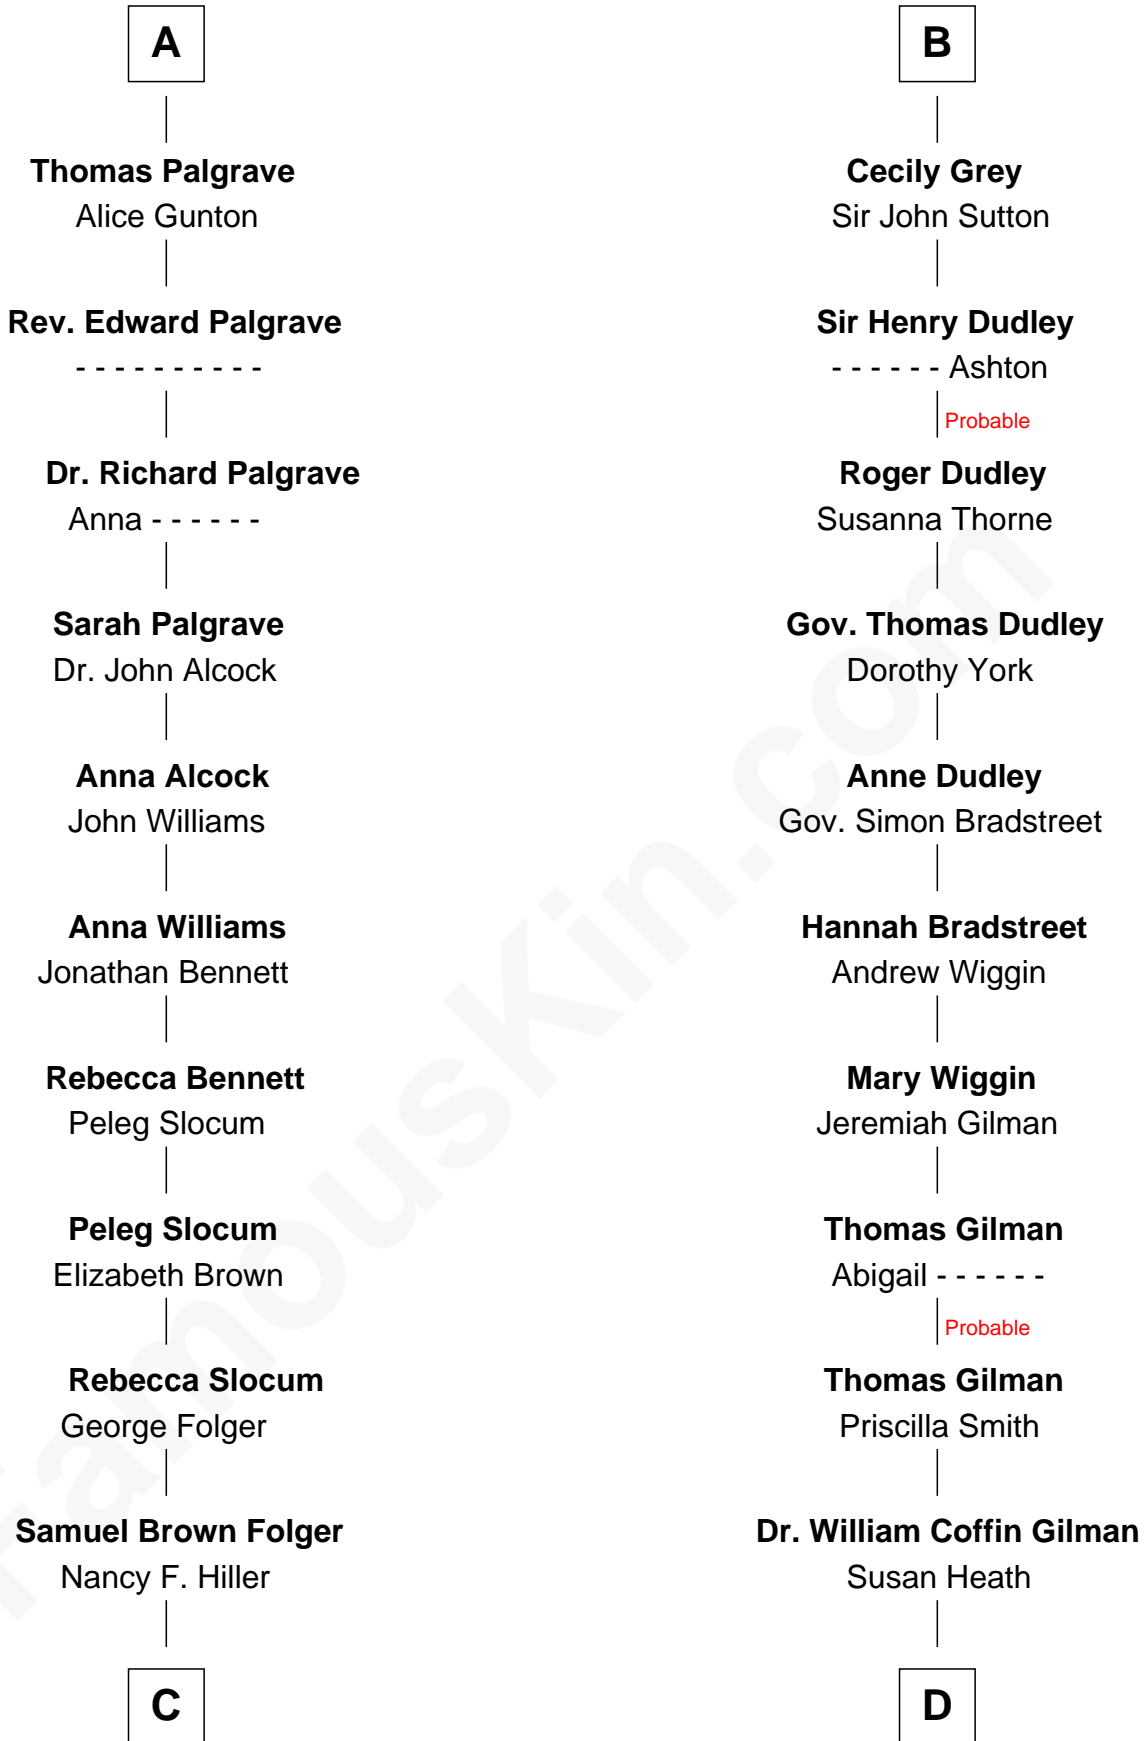

### Henry Clay Folger

*Founder of Folger Shakespeare Library and Chairman of Standard Oil*

18th cousin 3 times removed of

**George Hamilton**  
*TV and Movie Actor*

**Bartholomew de Badlesmere**

Margaret de Clare

Sir William de Ros

**Thomas de Ros**

Beatrice de Stafford

**Margaret de Ros**

Sir Reynold Grey

**Margaret Grey**

Sir William Bonville

**William Bonville**

Elizabeth Harington

**William Bonville**

Katherine Neville

**Cecily Bonville**

Thomas Grey

**B**

**C**

**Henry Clay Folger**

Eliza Jane Clark

**Henry Clay Folger**

*Chairman of Standard Oil*

**D**

**William C. Gilman**

Mary Ann Stevens

**George C. Gilman**

Elizabeth Melissa Lane