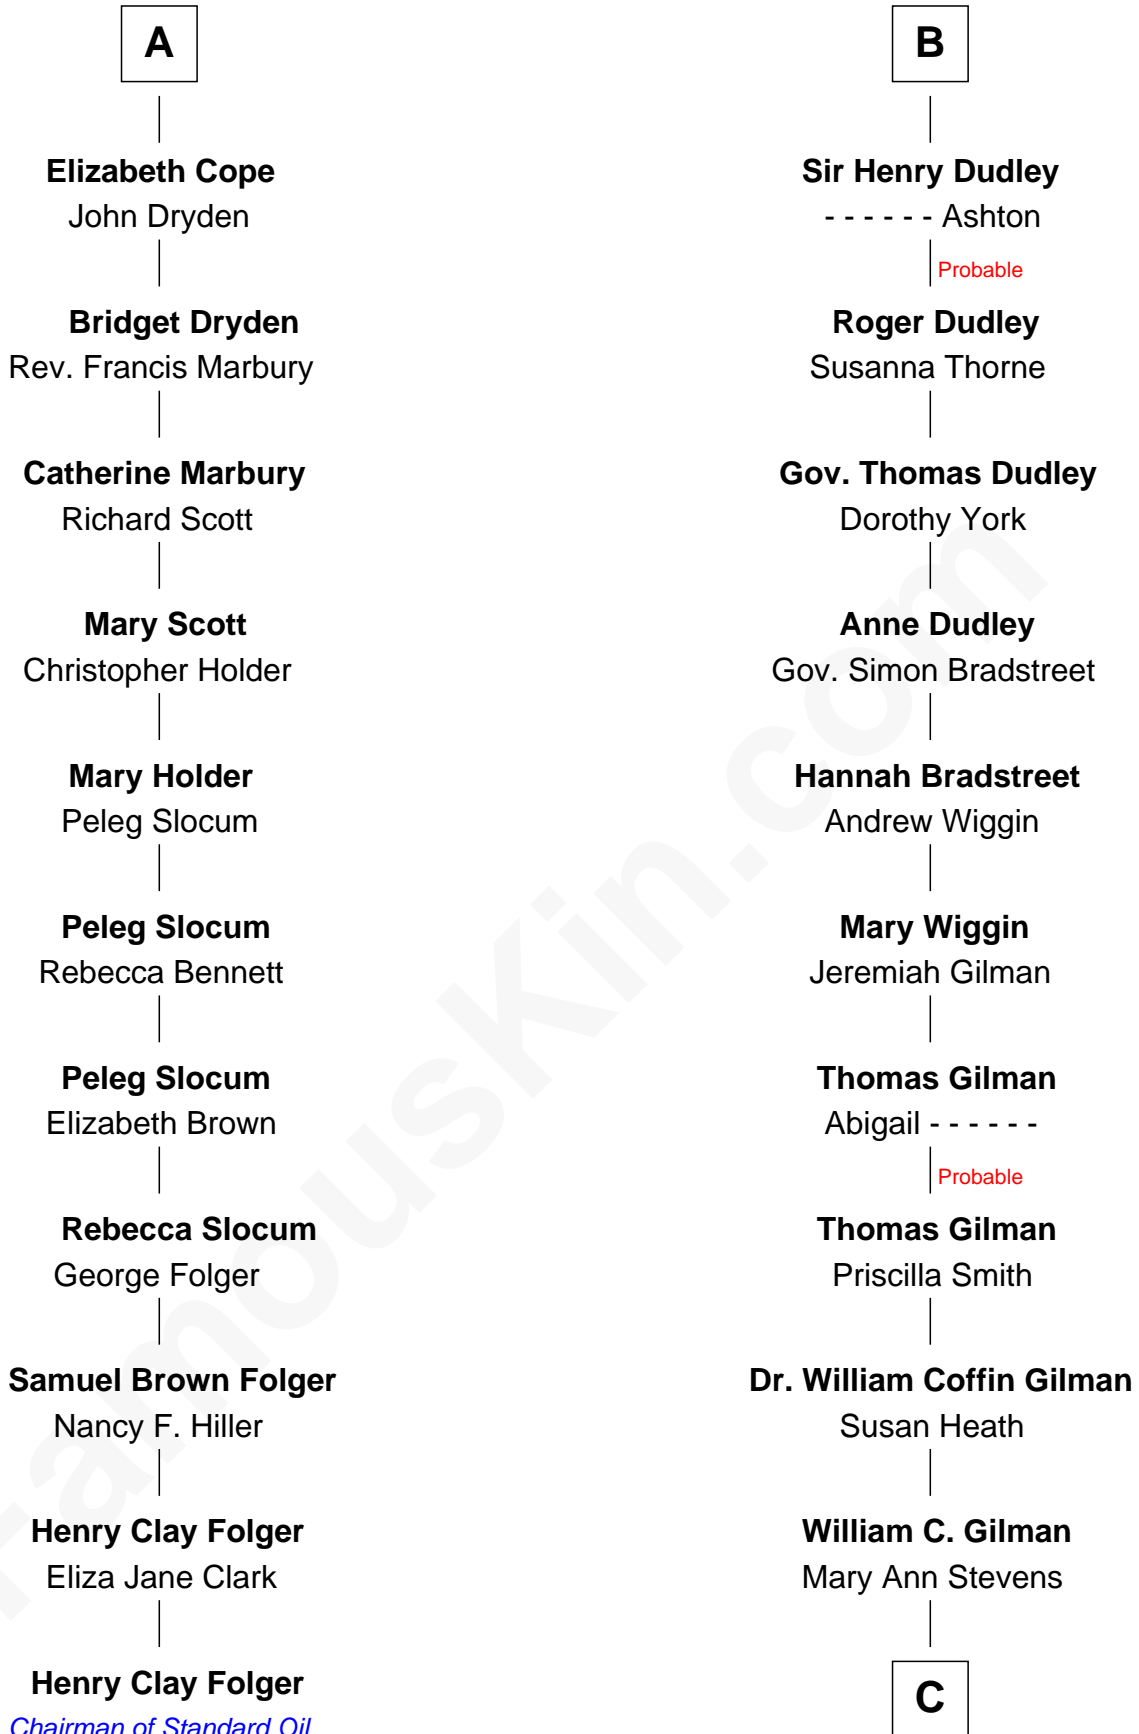

### Henry Clay Folger

*Founder of Folger Shakespeare Library and Chairman of Standard Oil*

17th cousin 3 times removed of

**George Hamilton**

*TV and Movie Actor*

**Ralph de Stafford**

Margaret de Audley

**Elizabeth de Stafford**

Margaret Verney

**Sir Edward Raleigh**

Anne Chamberlayne

**Bridget Raleigh**

Sir John Cope

**A**

**Beatrice de Stafford**

Thomas de Ros

**Margaret de Ros**

Sir Reynold Grey

**Margaret Grey**

Sir William Bonville

**William Bonville**

Elizabeth Harington

**William Bonville**

Katherine Neville

**Cecily Bonville**

Thomas Grey

**Cecily Grey**

Sir John Sutton

**B**

**C**

**George C. Gilman**  
Elizabeth Melissa Lane

**Lillian C. Gilman**  
Harry Fuller Hamilton