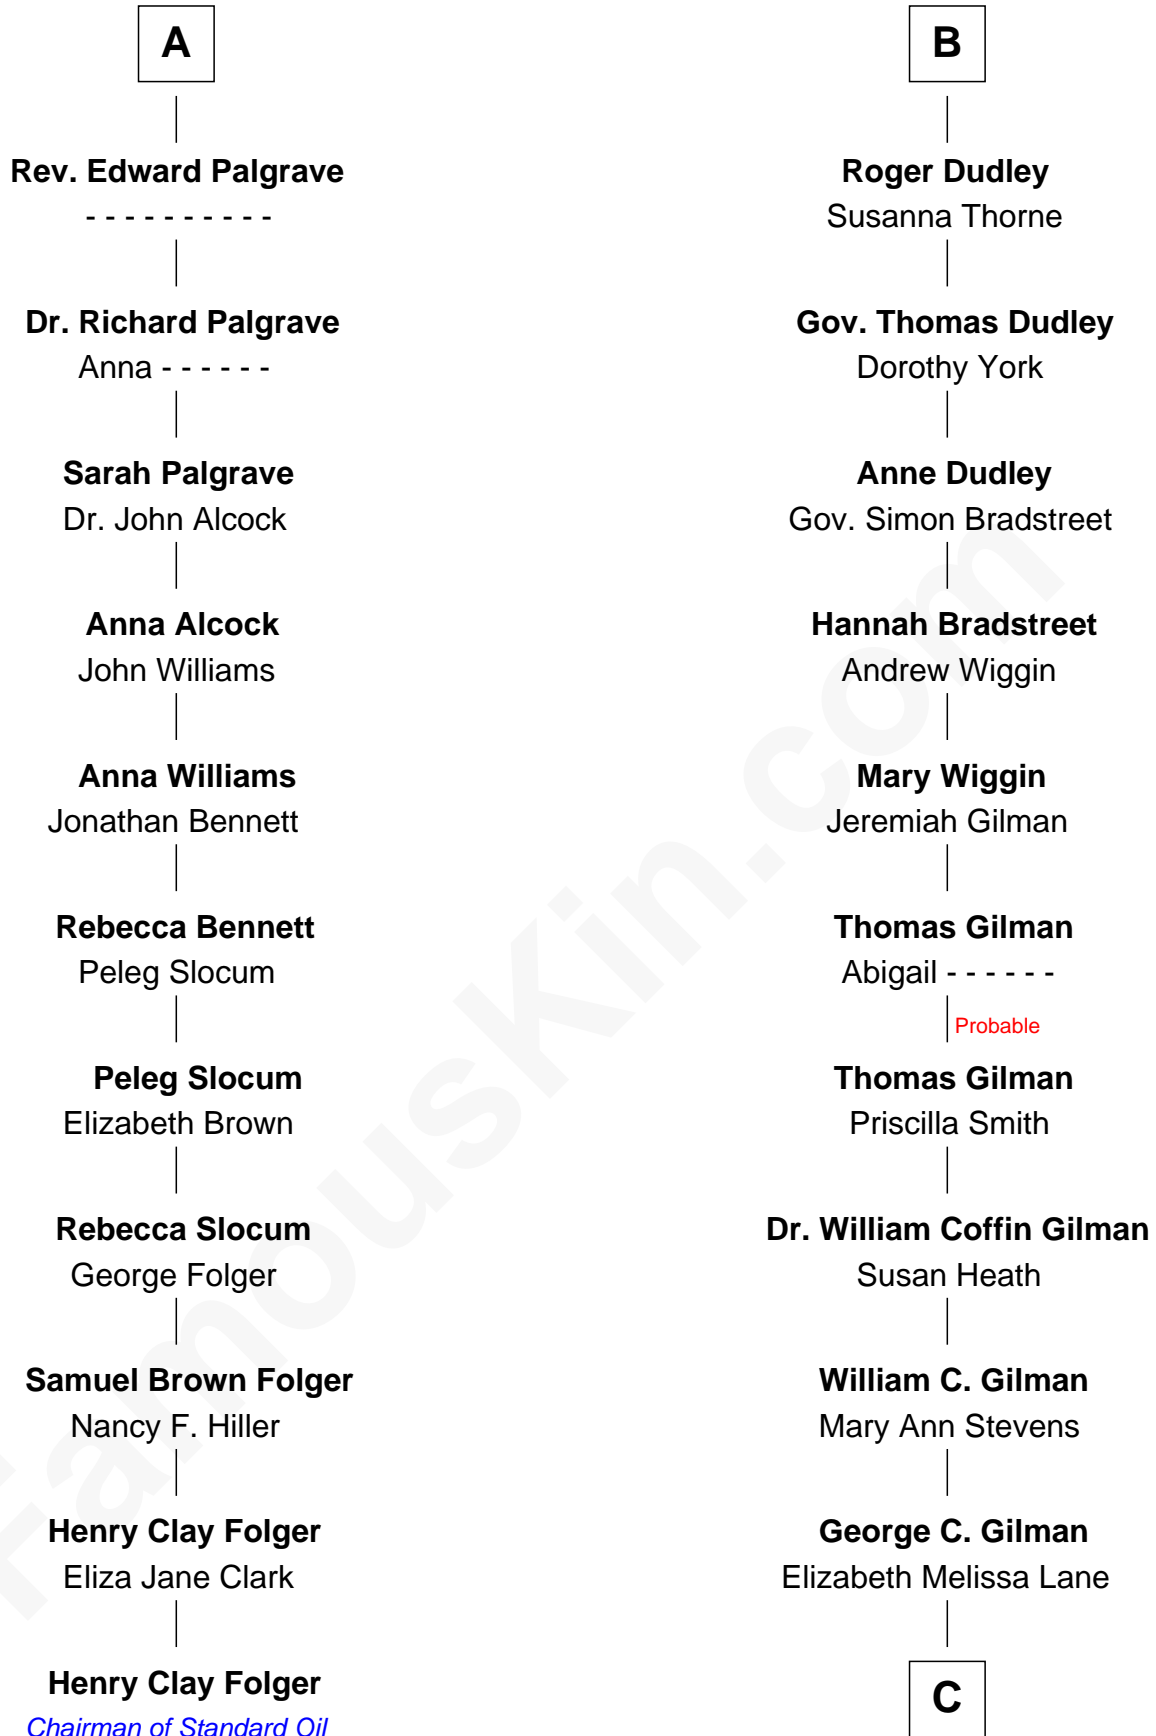

FamousKin.com

Relationship Chart of

Henry Clay Folger

Founder of Folger Shakespeare Library and Chairman of Standard Oil

17th cousin 2 times removed of

George Hamilton

TV and Movie Actor

Richard Fitzalan
Eleanor Plantagenet

C

Lillian C. Gilman

Harry Fuller Hamilton

George William Hamilton

Anne Lucille Stevens

George Hamilton

TV and Movie Actor

FamousKin.com