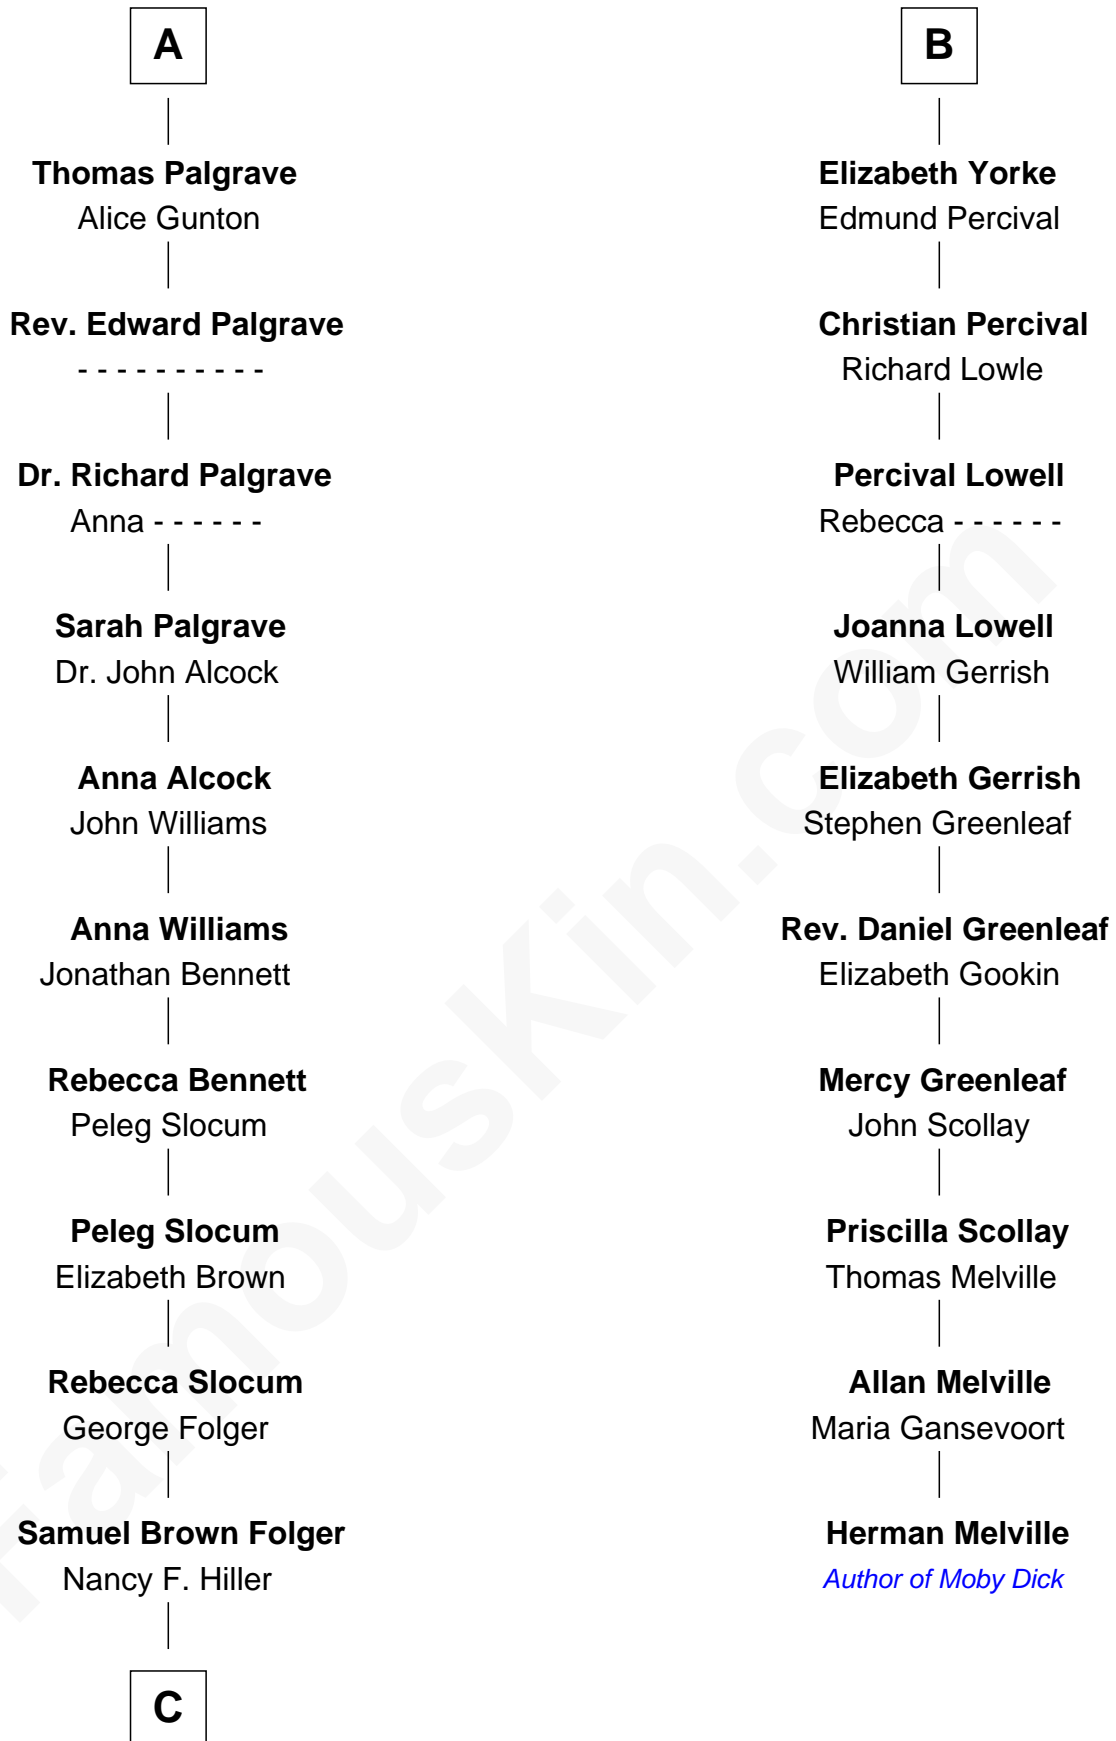

FamousKin.com

Relationship Chart of

Henry Clay Folger

Founder of Folger Shakespeare Library and Chairman of Standard Oil

16th cousin 2 times removed of

Herman Melville

Author of Moby Dick

Humphrey de Bohun

Elizabeth Plantagenet

Sir William de Bohun
Elizabeth de Badlesmere

Elizabeth de Bohun
Sir Richard Fitzalan

Elizabeth Fitzalan
Sir Robert Goushill

Elizabeth Goushill
Sir Robert Wingfield

Elizabeth Wingfield
Sir William Brandon

Eleanor Brandon
John Glemham

Anne Glemham
Henry Palgrave

A

Margaret de Bohun
Sir Hugh de Courtnay

Elizabeth de Courtnay
Sir Andrew Luttrell

Sir Hugh Luttrell
Catherine de Beaumont

Sir John Luttrell
Margaret Touchet

Sir James Luttrell
Elizabeth Courtnay

Sir Hugh Luttrell
Margaret Hill

Eleanor Luttrell
Roger Yorke

B

C

Henry Clay Folger

Eliza Jane Clark

Henry Clay Folger