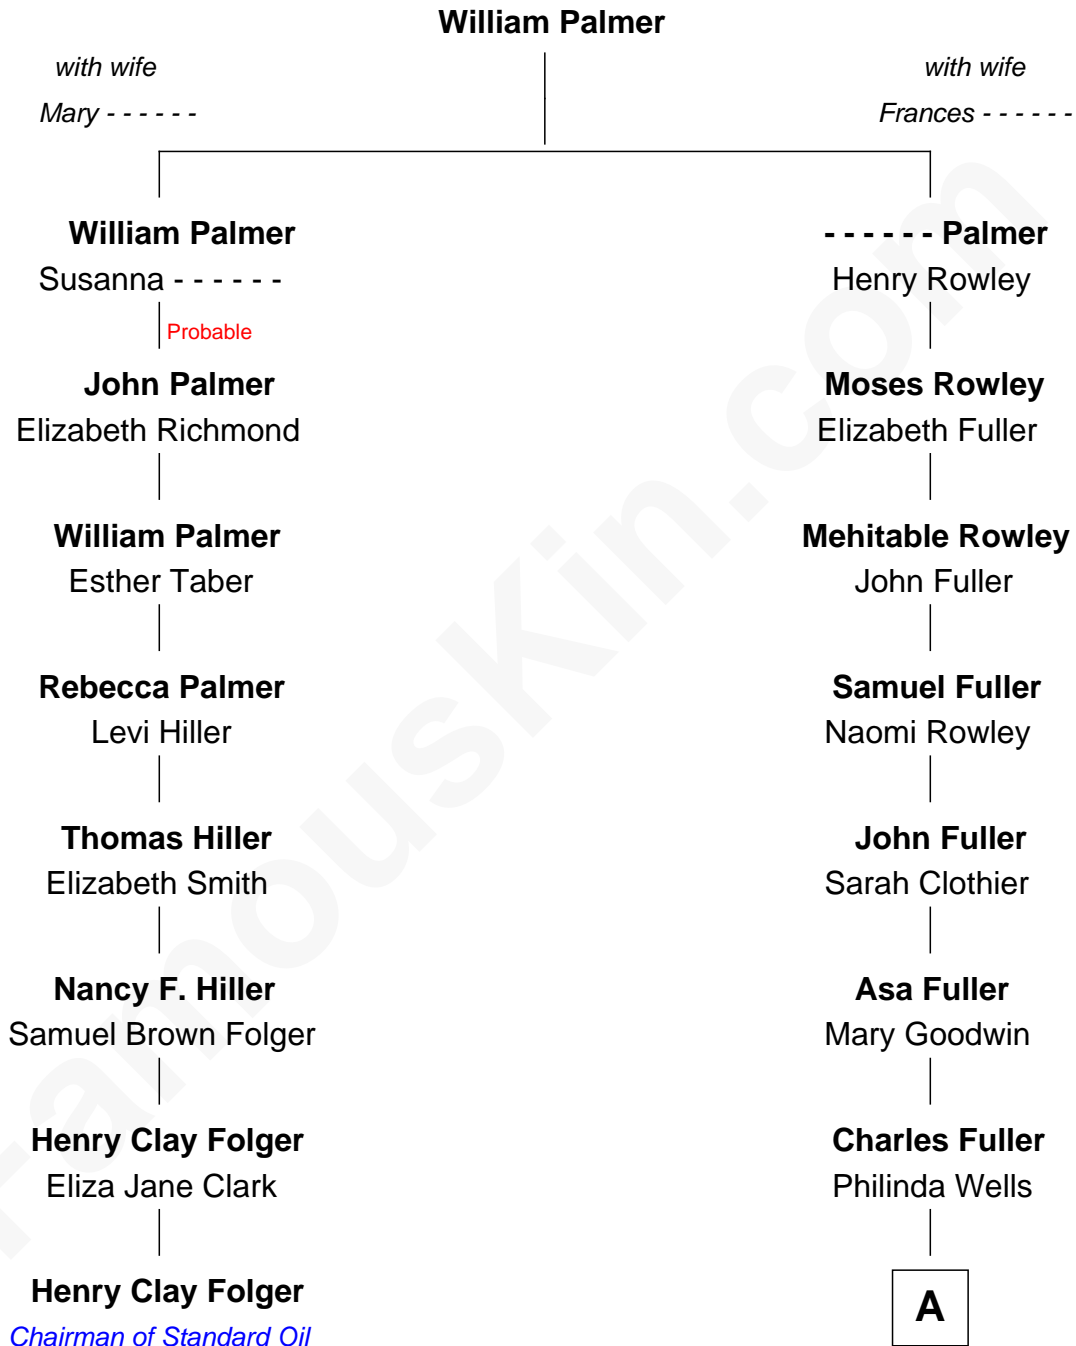

## Relationship Chart of

### Henry Clay Folger

*Founder of Folger Shakespeare Library and Chairman of Standard Oil*

7th cousin 4 times removed of

**Dick Clark**

*Radio and TV Host*

**A**

**Charles Fuller**

Aliva Cole

**Jane Sophia Fuller**

George Barnard

**Charles Fuller Barnard**

Anna May Aldridge

**Julia Fuller Barnard**

Richard Augustus Clark

**Dick Clark**

*Radio and TV Host*