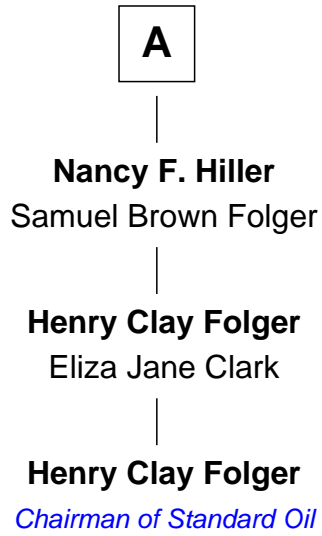

FamousKin.com

Relationship Chart of

Henry Clay Folger

Founder of Folger Shakespeare Library and Chairman of Standard Oil

8th Great-grandson of

Richard Kimball

(c1595 - 1675) Elizabeth passenger 1634

Richard Kimball

Ursula Scott

Abigail Kimball

John Severance

Mary Severance

James Coffin

James Coffin

Ruth Gardner

George Coffin

Ruth Swain

Abigail Coffin

Daniel Smith

George Smith

Mary Cottle

Elizabeth Smith

Thomas Hiller

A

FamousKin.com