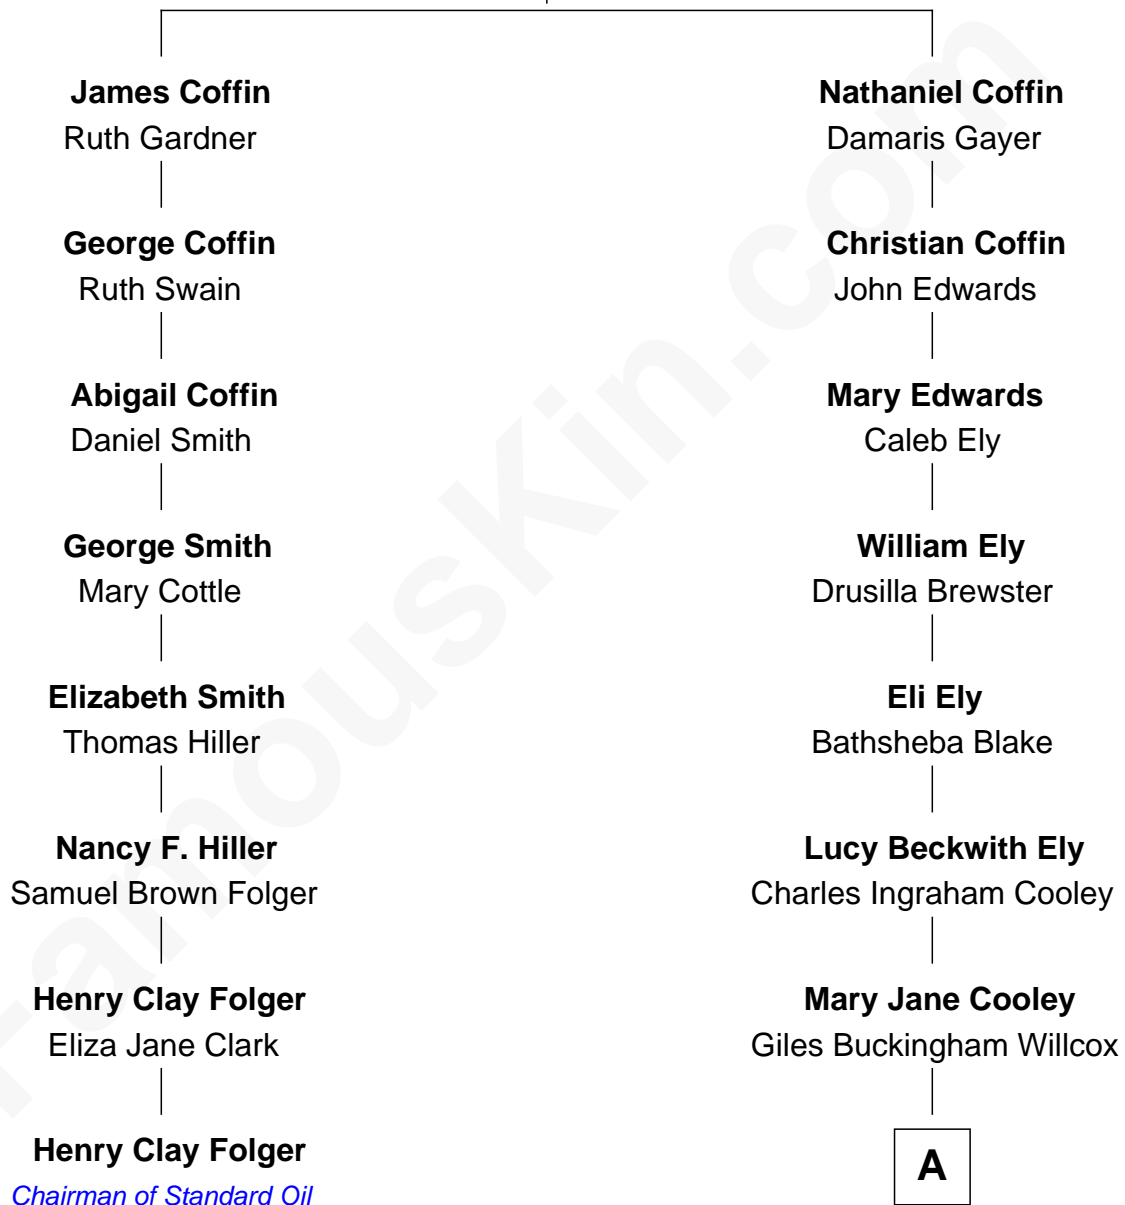

FamousKin.com

Relationship Chart of

Henry Clay Folger

Founder of Folger Shakespeare Library and Chairman of Standard Oil

7th cousin 3 times removed of

Elisabeth Shue

TV and Movie Actress

James Coffin
Mary Severance

A

Harriet Grace Brewster Willcox

Alexander Hunter Gunn

Mary Brewster Gunn

Adoniram Judson Wells

Anne Brewster Wells

James William Shue

Elisabeth Shue