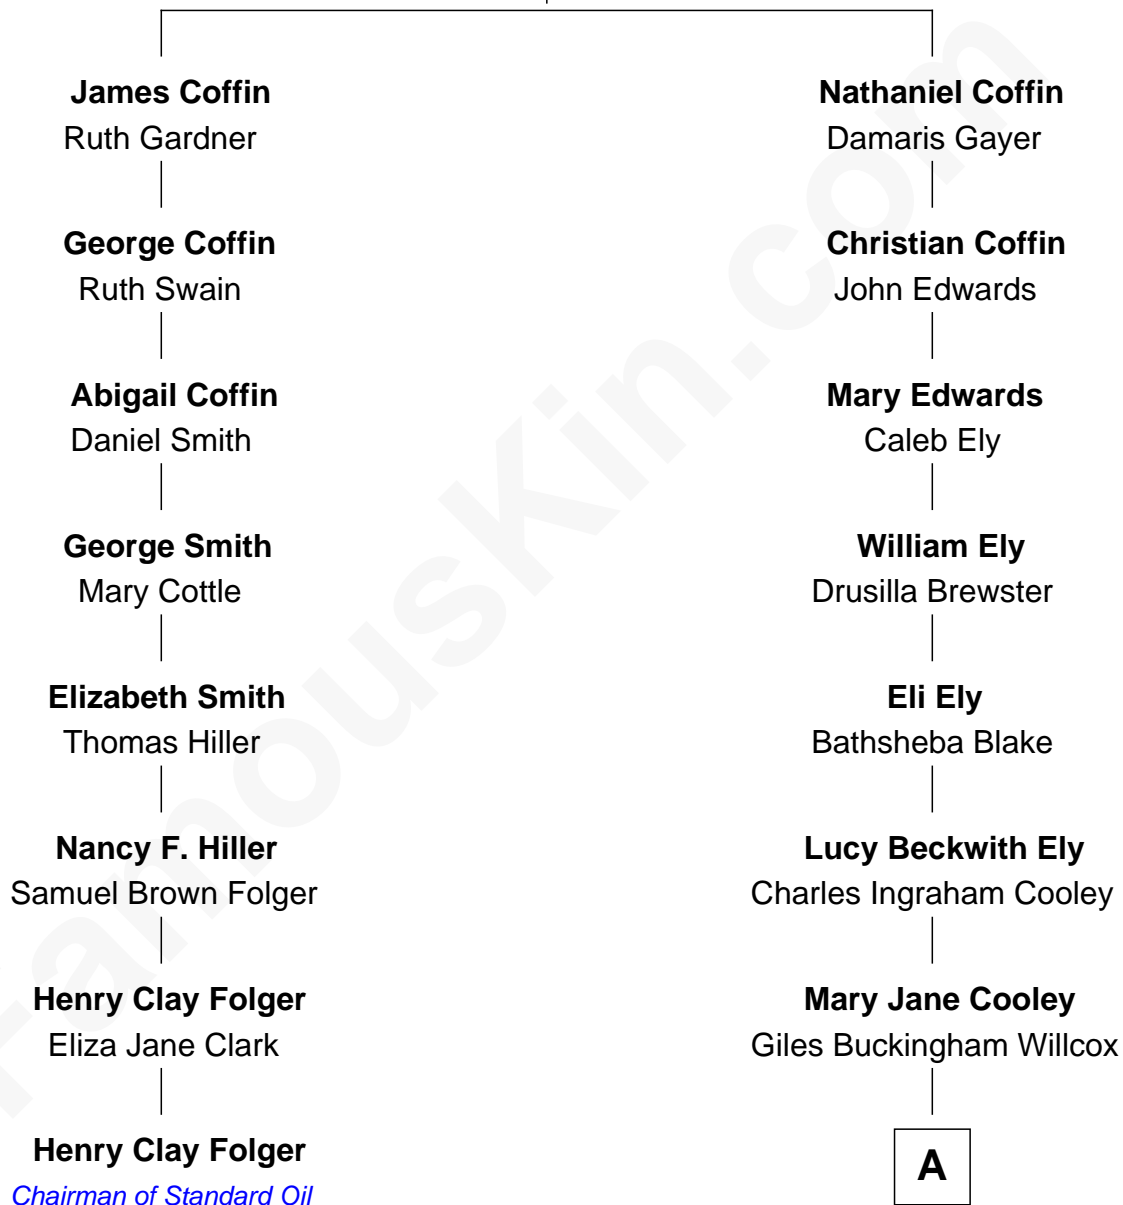

FamousKin.com

Relationship Chart of

Henry Clay Folger

Founder of Folger Shakespeare Library and Chairman of Standard Oil

7th cousin 3 times removed of

Andrew Shue

TV Actor

James Coffin
Mary Severance

A

|
Harriet Grace Brewster Willcox

Alexander Hunter Gunn

|
Mary Brewster Gunn

Adoniram Judson Wells

|
Anne Brewster Wells

James William Shue

|
Andrew Shue