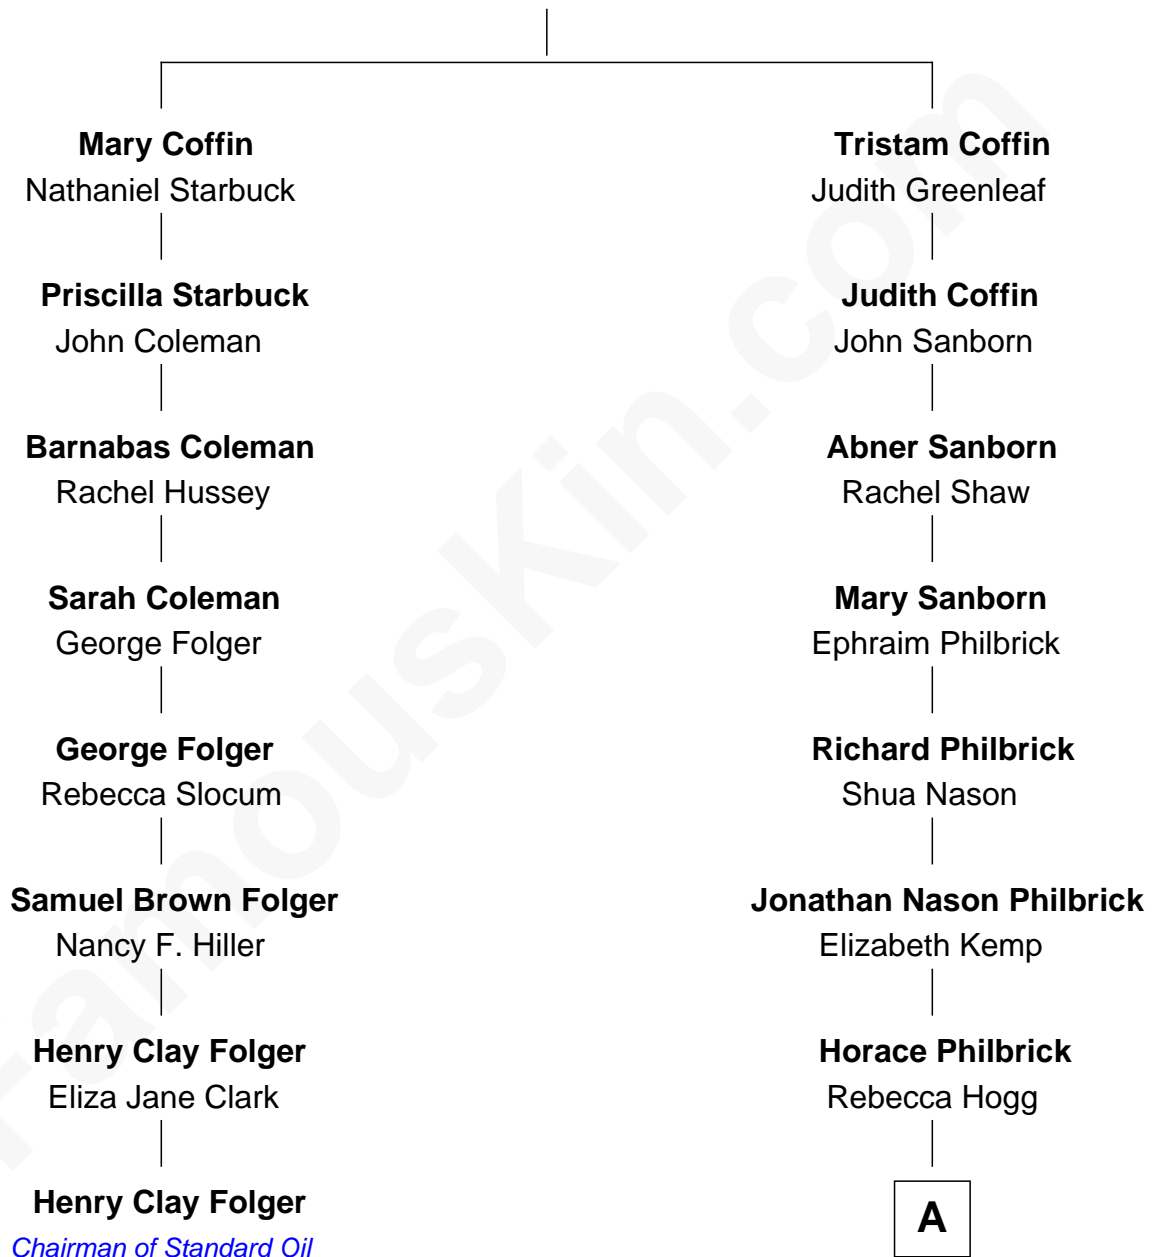

FamousKin.com

Relationship Chart of

Henry Clay Folger

Founder of Folger Shakespeare Library and Chairman of Standard Oil

7th cousin 4 times removed of

Nathaniel Philbrick

Author of In the Heart of the Sea

Tristram Coffin

Dionis Stevens

A

Horace R. Philbrick
Susan Rebecca Furnald

Charles H. Philbrick
Anna Louise Dunlap

Clarence Horace Philbrick
Mary Fredrika Koopman

Thomas L. Philbrick
Marianne Dennis

Nathaniel Philbrick
Author, [In the Heart of the Sea](#)