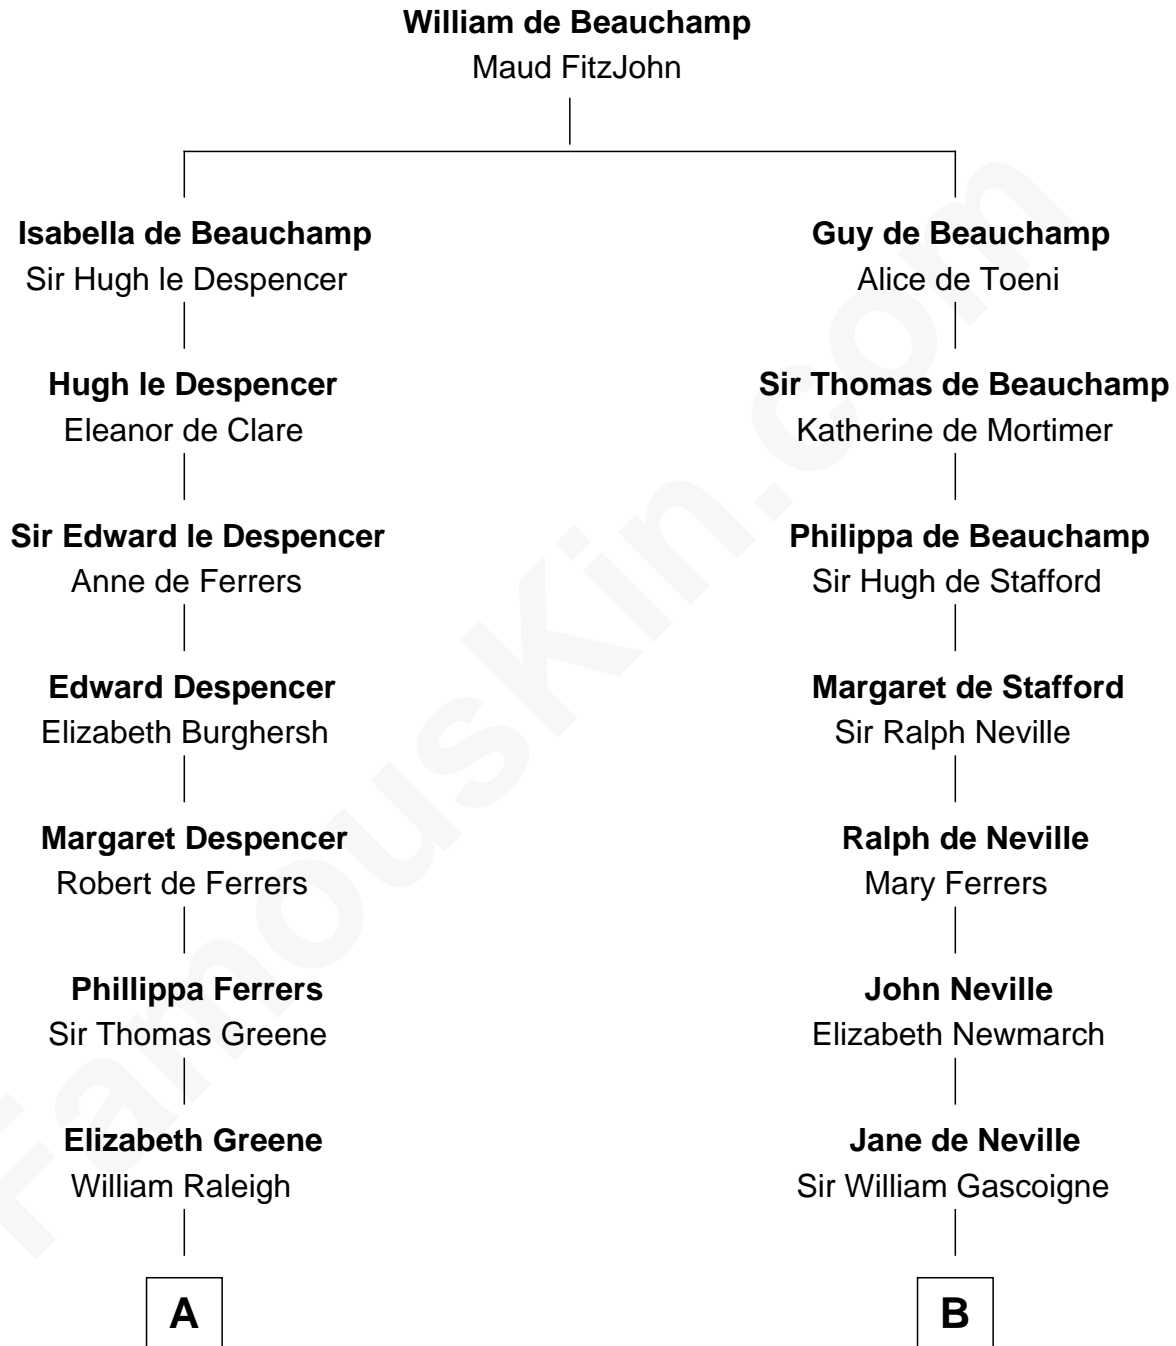

FamousKin.com

Relationship Chart of

Henry Clay Folger

Founder of Folger Shakespeare Library and Chairman of Standard Oil

20th cousin of

Charles A. Pillsbury

Co-Founder of C.A. Pillsbury Co.