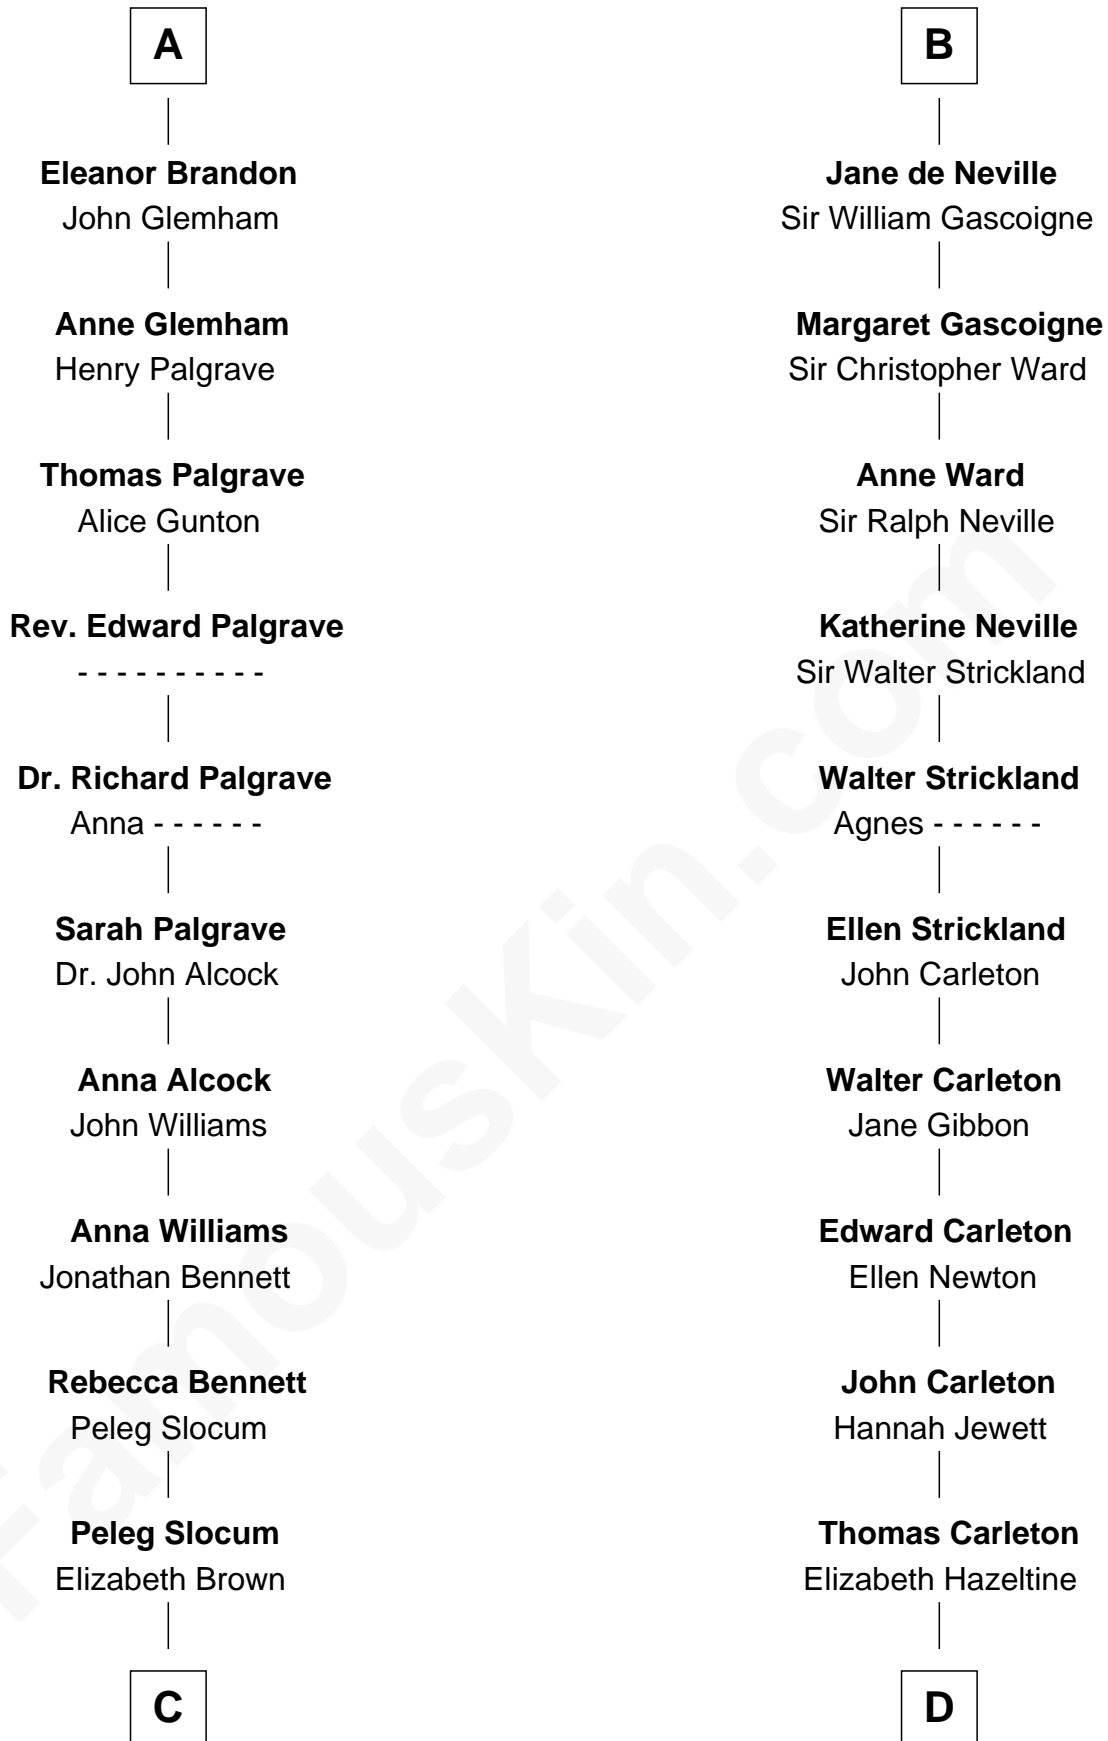

## Relationship Chart of

### Henry Clay Folger

*Founder of Folger Shakespeare Library and Chairman of Standard Oil*

20th cousin 1 time removed of

### Charles A. Pillsbury

*Co-Founder of C.A. Pillsbury Co.*

**Sir Humphrey de Bohun**

Eleanor de Braiose

**C**

**Rebecca Slocum**

George Folger

**Samuel Brown Folger**

Nancy F. Hiller

**Henry Clay Folger**

Eliza Jane Clark

**Henry Clay Folger**

*Chairman of Standard Oil*

**D**

**John Carleton**

Hannah Platts