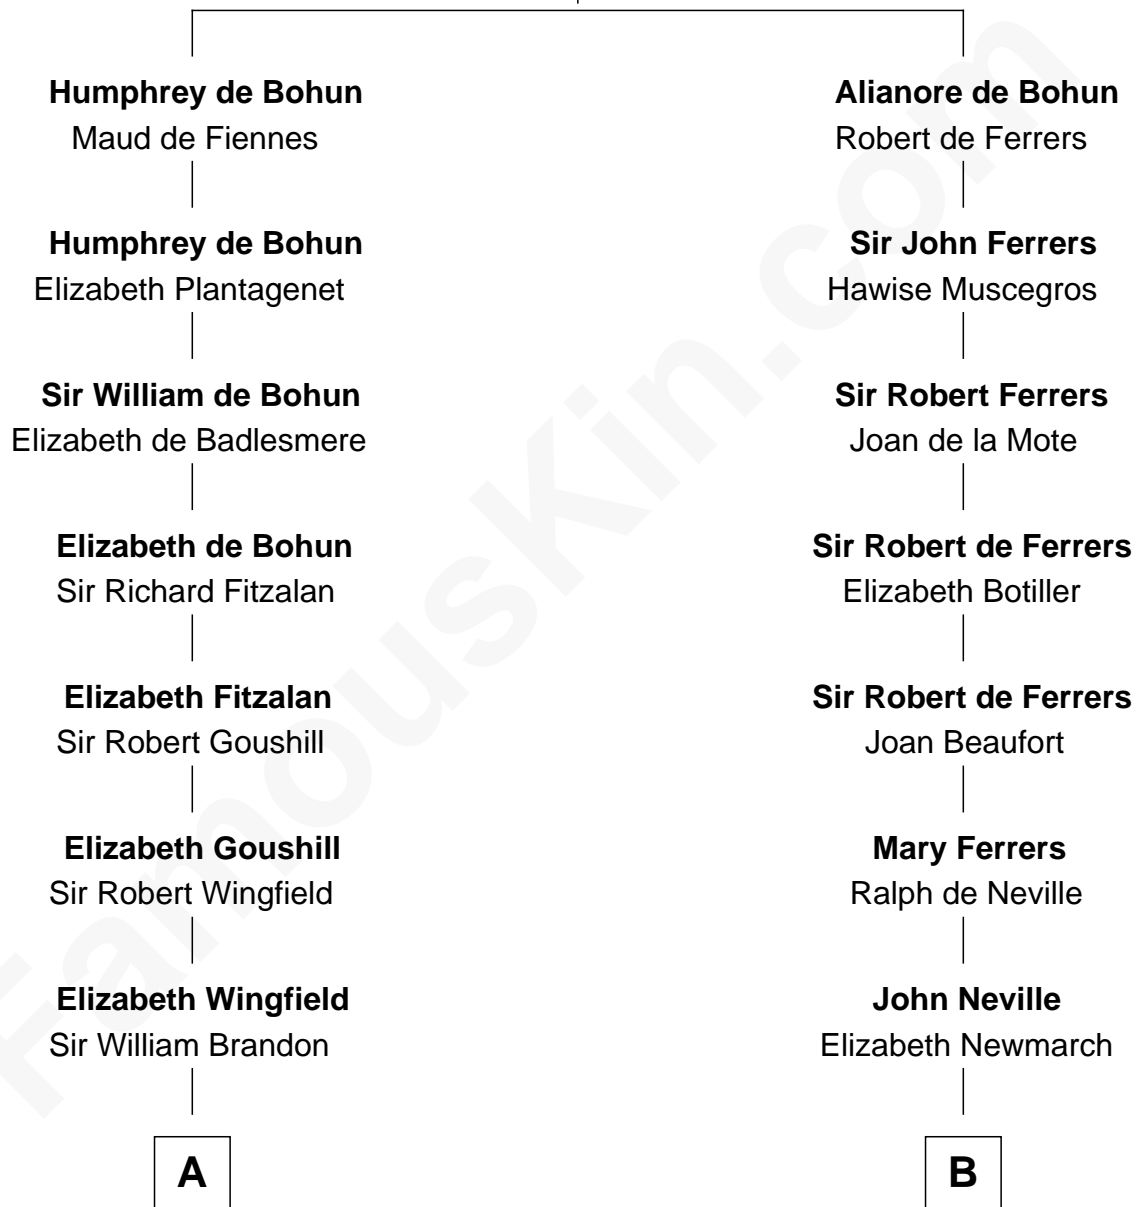

Sir Humphrey de Bohun

Eleanor de Braiose