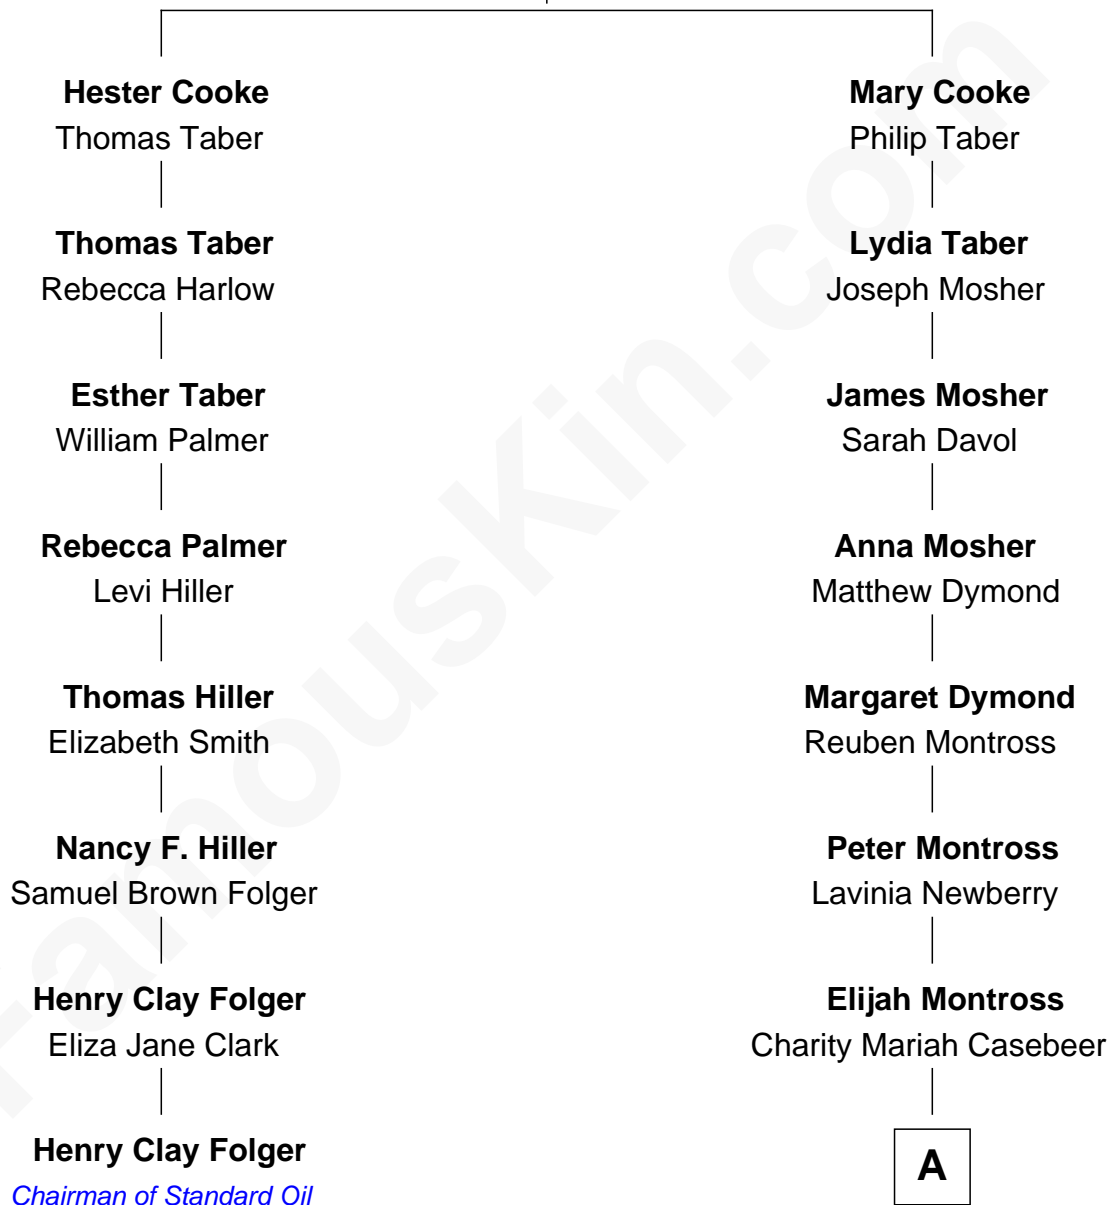

## Relationship Chart of

### Henry Clay Folger

*Founder of Folger Shakespeare Library and Chairman of Standard Oil*

7th cousin 3 times removed of

**Carly Fiorina**

*CEO of Hewlett-Packard*

**John Cooke**  
Sarah Warren

A

Emma Charlotte Montross

George M. Hall

Clara Marie Hall

Edgar Adam Juergens

Madelon Montross Juergens

Joseph Tyree Sneed

Carly Fiorina

*CEO of Hewlett-Packard*