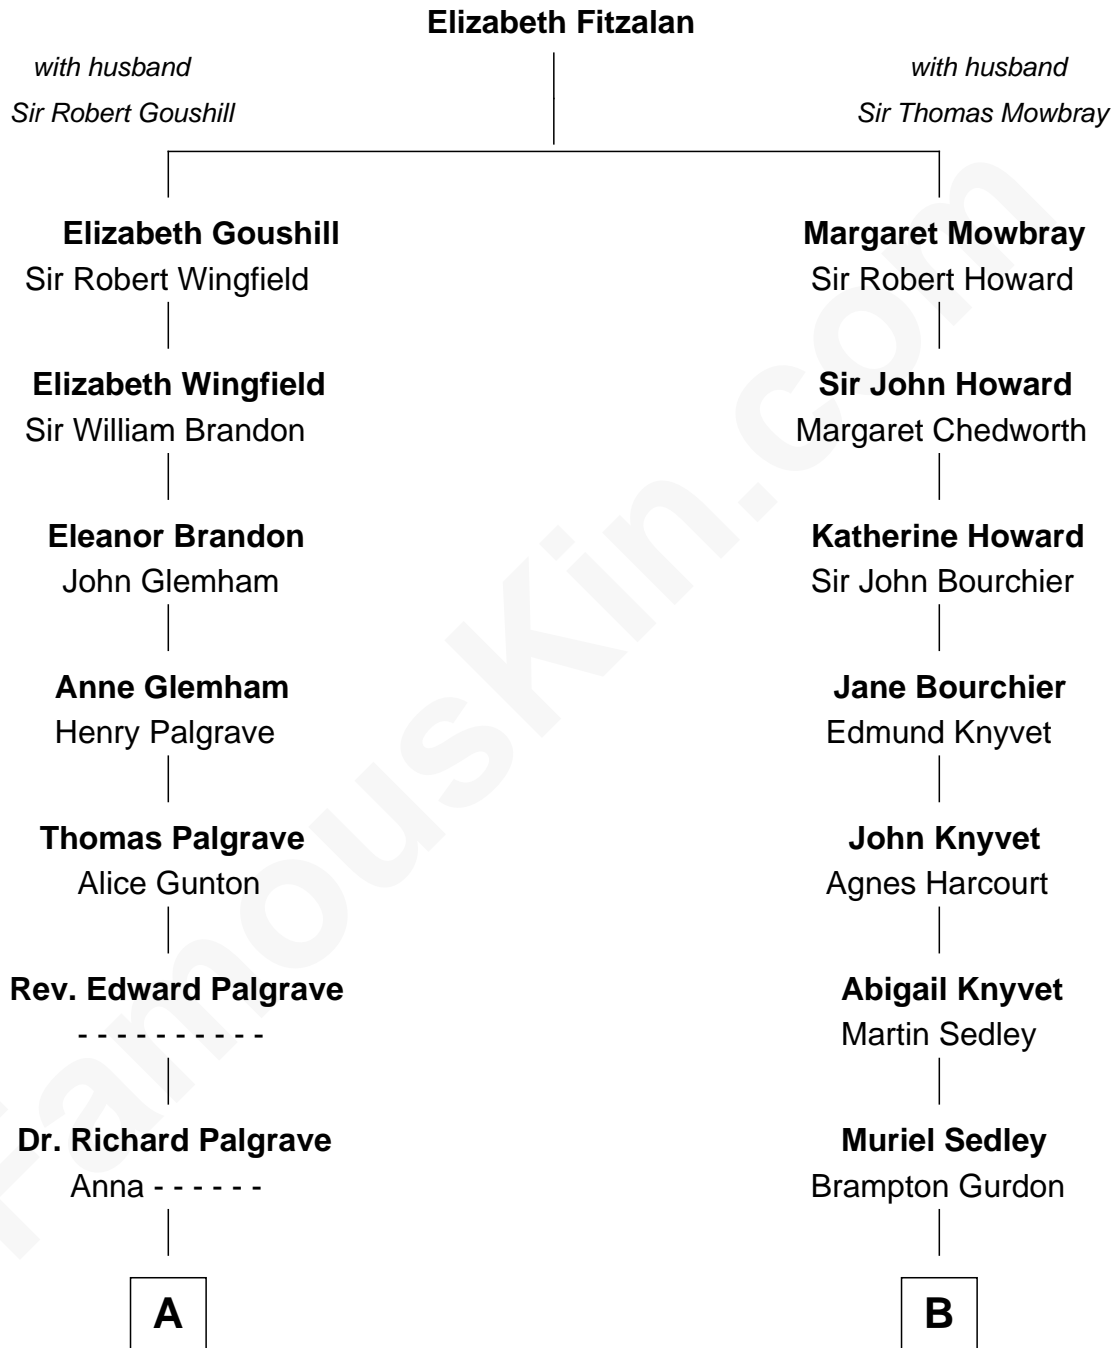

FamousKin.com

Relationship Chart of

Henry Clay Folger

Founder of Folger Shakespeare Library and Chairman of Standard Oil

15th cousin 4 times removed of

Carly Fiorina

CEO of Hewlett-Packard

C