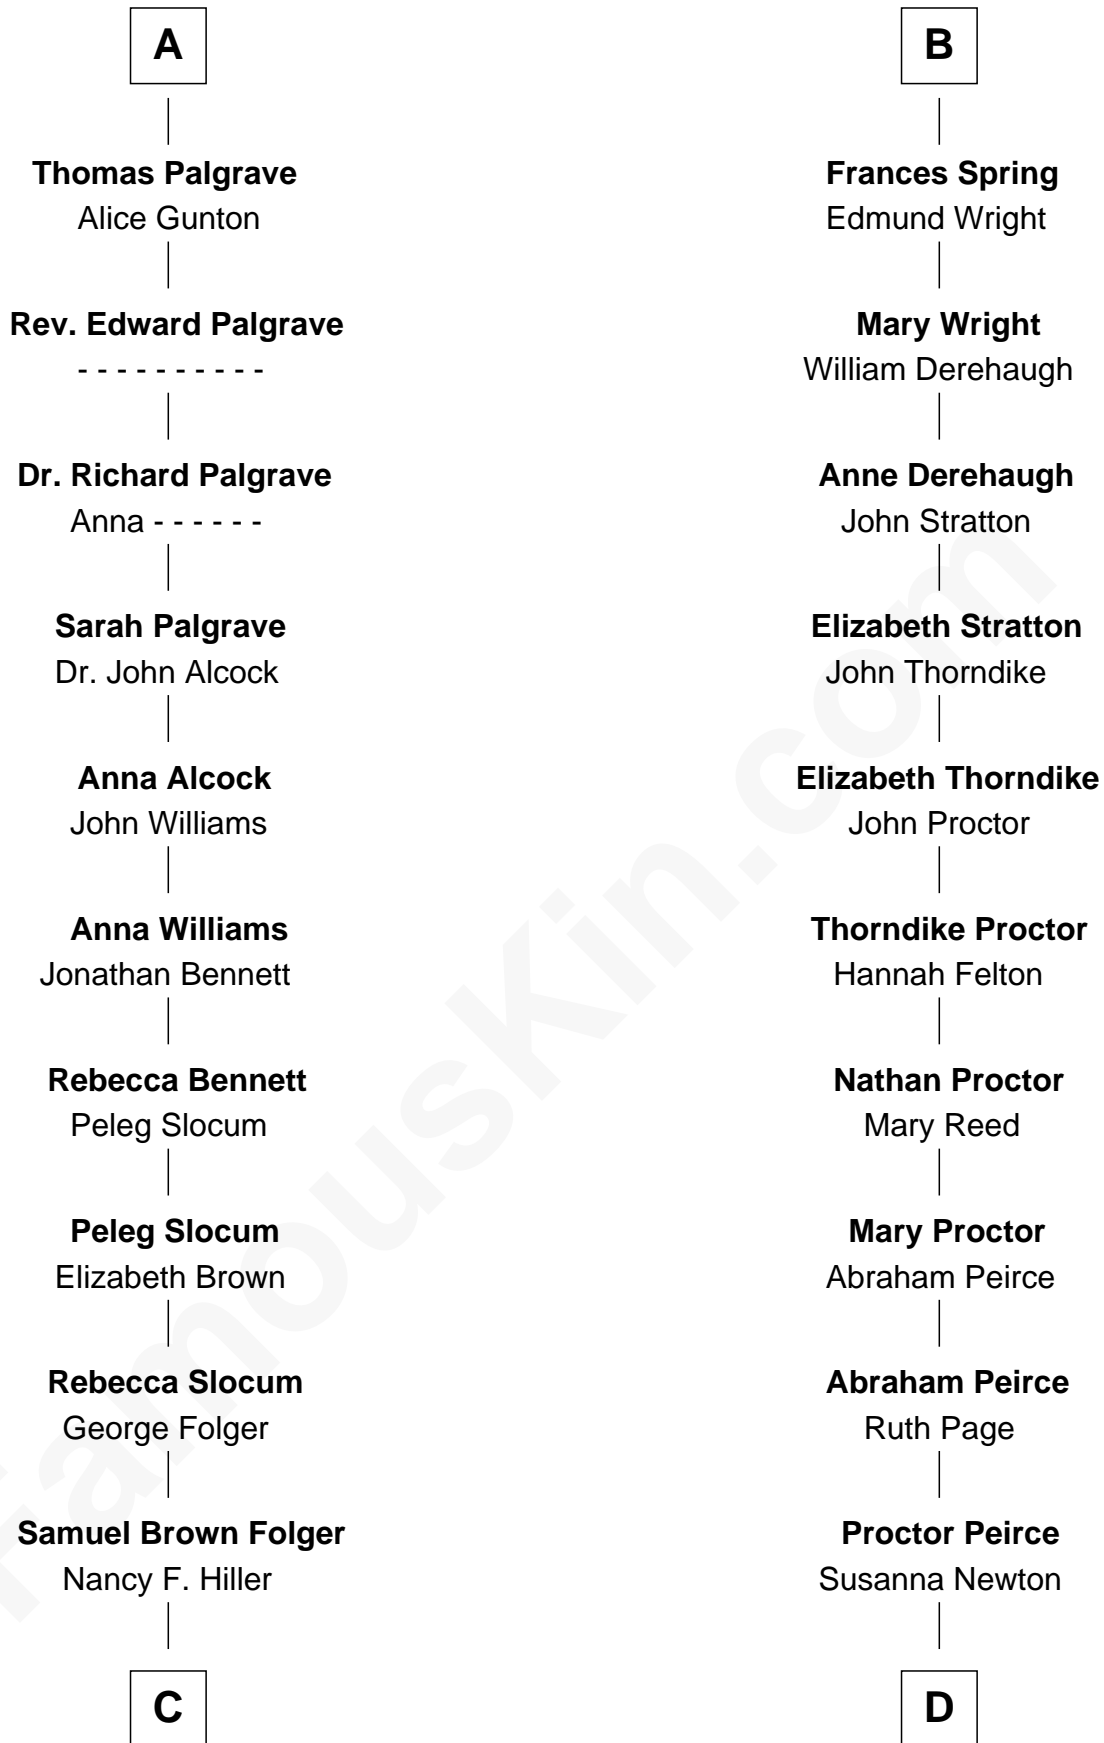

### John Lithgow

*Stage, TV, and Movie Actor*

**Bartholomew de Badlesmere**

Margaret de Clare

**Elizabeth de Badlesmere**

Sir William de Bohun

**Elizabeth de Bohun**

Sir Richard Fitzalan

**Anne Glemham**

Henry Palgrave

**A**

**Margaret de Badlesmere**

Sir John de Tivetot

**Sir Robert de Tivetot**

Margaret Deincourt

**Elizabeth de Tivetot**

Sir Philip le Despencer

**Margery Despencer**

Sir Roger Wentworth

**Henry Wentworth**

Elizabeth Howard

**Margery Wentworth**

Sir William Waldegrave

**Dorothy Waldegrave**

Sir John Spring

**B**

**C**

**Henry Clay Folger**  
Eliza Jane Clark

**Henry Clay Folger**  
*Chairman of Standard Oil*

**D**

**William Peirce**  
Ellen Prentiss

**Ellen Prentiss Peirce**  
Washington Lithgow