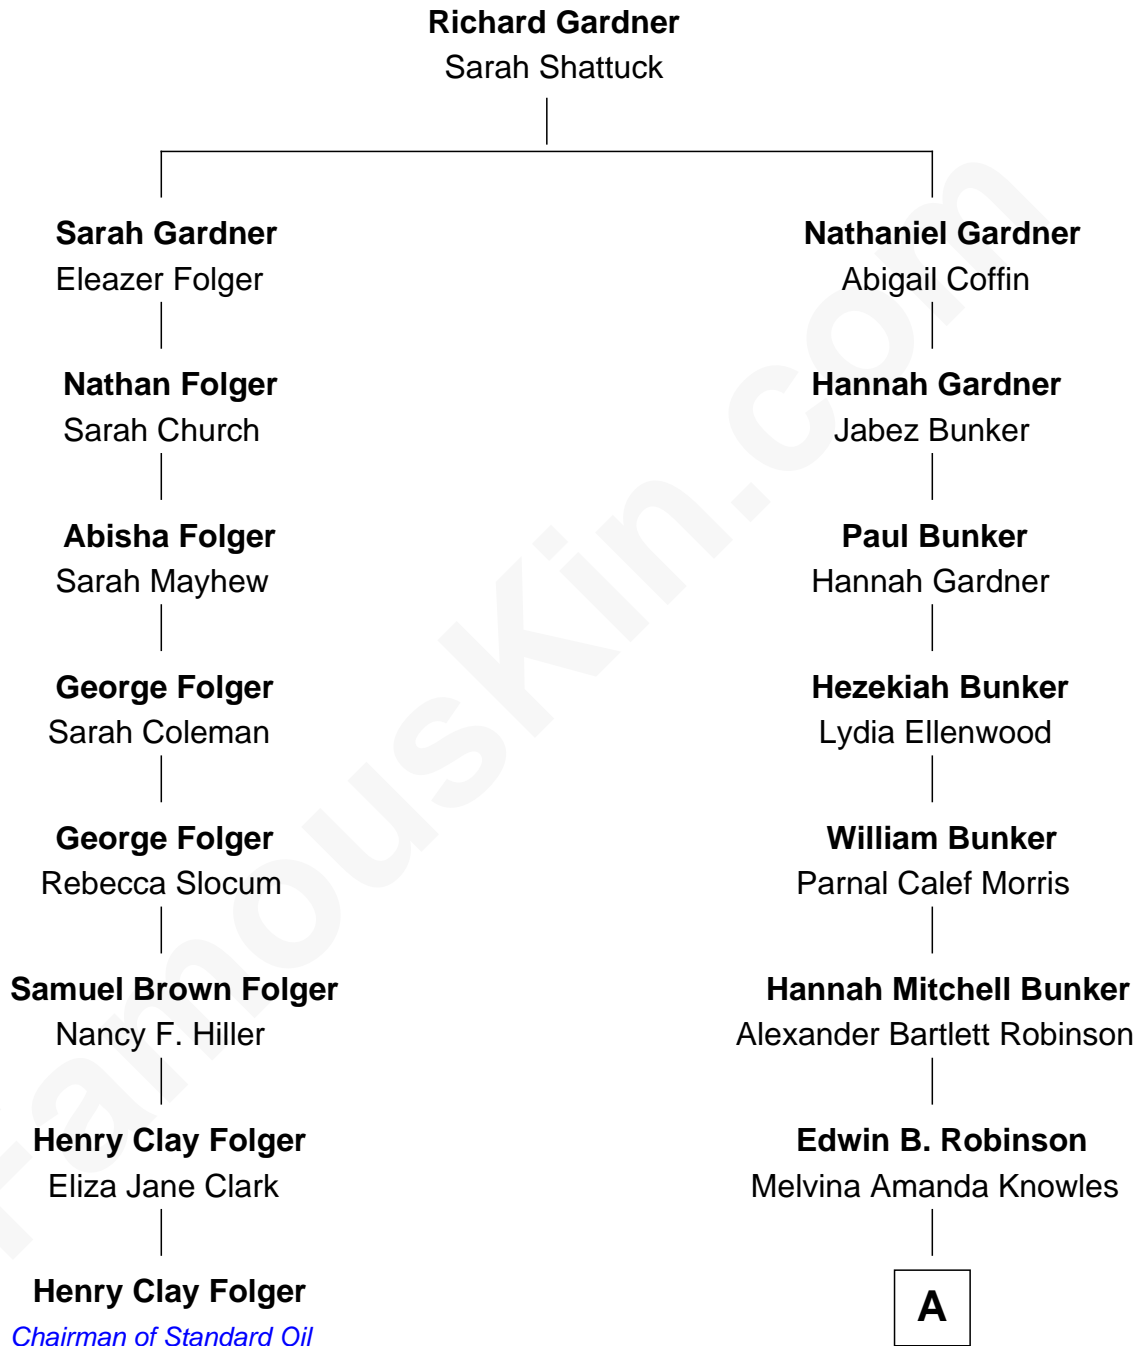

FamousKin.com

Relationship Chart of

Henry Clay Folger

Founder of Folger Shakespeare Library and Chairman of Standard Oil

7th cousin 2 times removed of

John Lithgow

Stage, TV, and Movie Actor

A

|
Ina Berenice Robinson
Arthur Washington Lithgow

|
Arthur Washington Lithgow
Sarah Jane Price

|
John Lithgow
Stage, TV, and Movie Actor

FamousKin.com