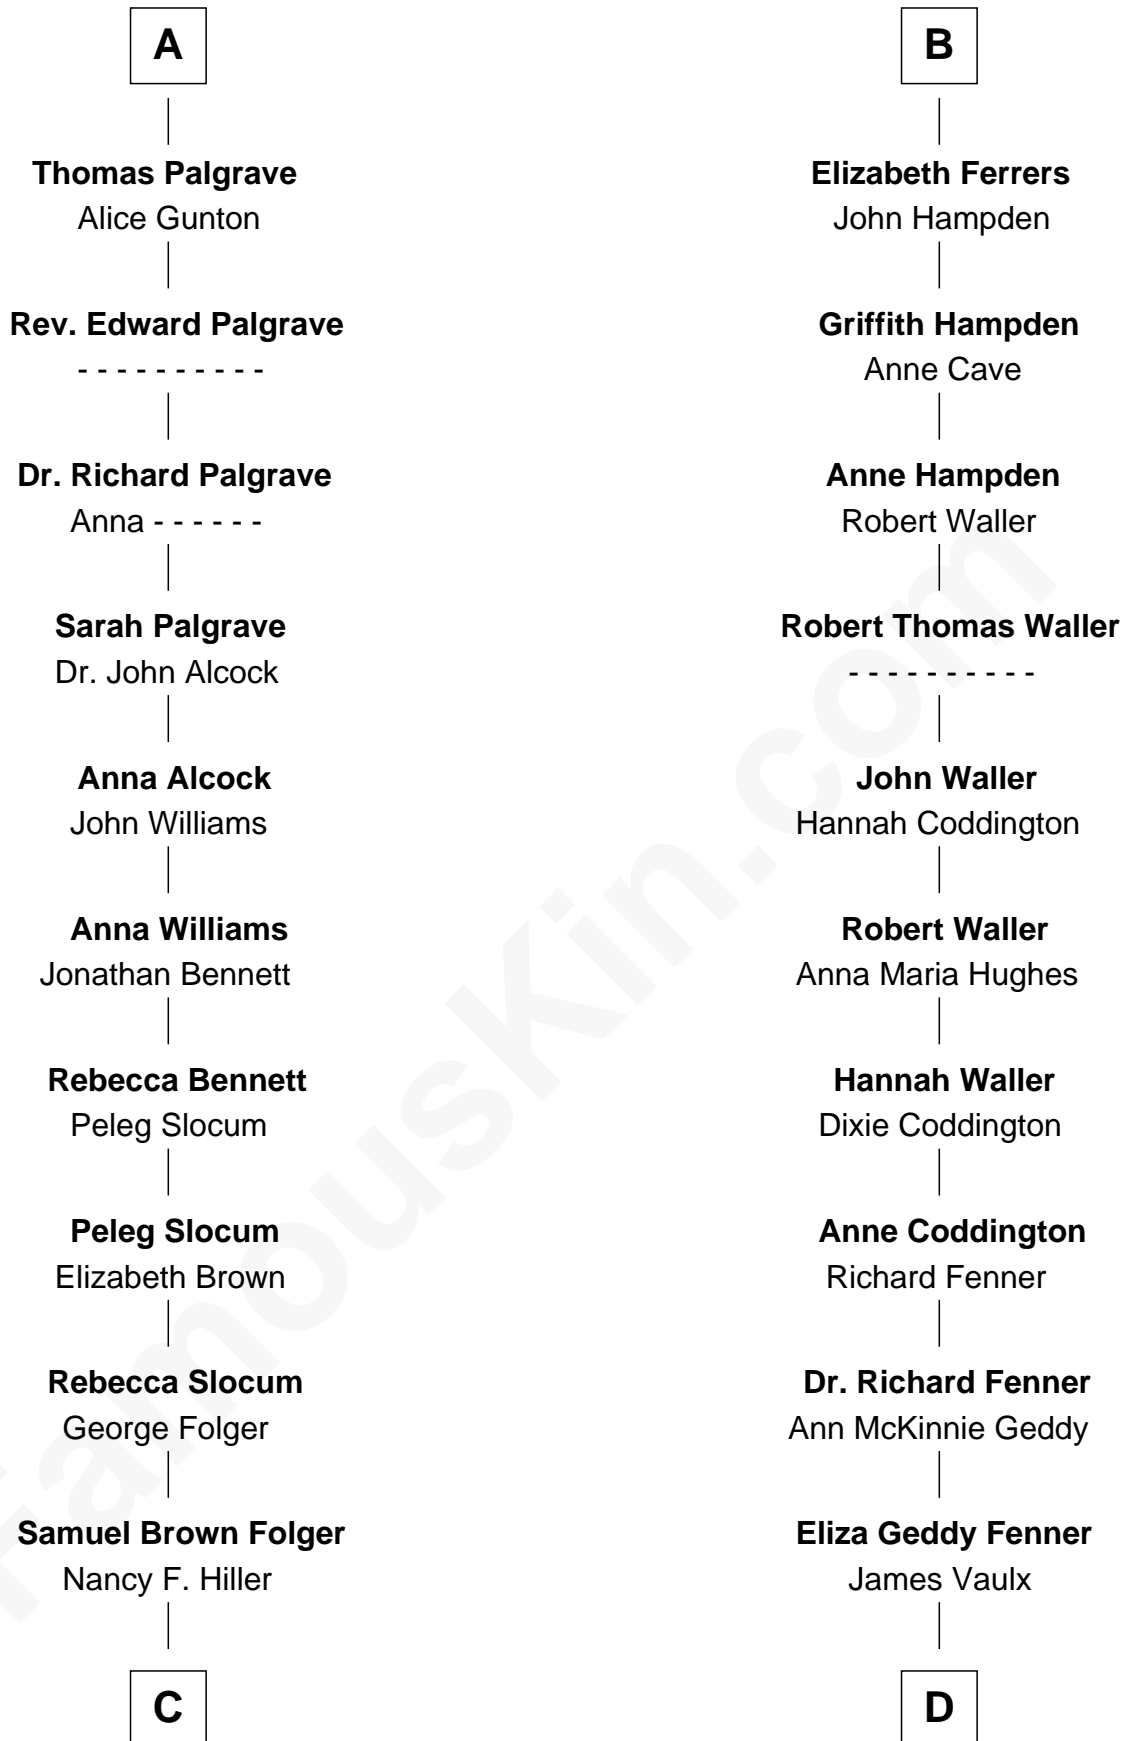

FamousKin.com

Relationship Chart of

Henry Clay Folger

Founder of Folger Shakespeare Library and Chairman of Standard Oil

18th cousin 2 times removed of

John McCain

U.S. Senator from Arizona

Bartholomew de Badlesmere

Margery de Badlesmere

Sir William de Ros

Maud de Roos

John de Welles

Margery de Welles

Stephen le Scrope

Maude le Scrope

Sir Baldwin Freville

Elizabeth Freville

Sir Thomas Ferrers

Sir Henry Ferrers

Margaret Heckstall

Sir Edward Ferrers

Constance Brome

B

C

Henry Clay Folger
Eliza Jane Clark

Henry Clay Folger
Chairman of Standard Oil

D

James Junius Vaulx
Margaret Garside

Katherine Davey Vaulx
Adm. John Sidney McCain

Adm. John Sidney McCain
Roberta Wright

John McCain
U.S. Senator from Arizona