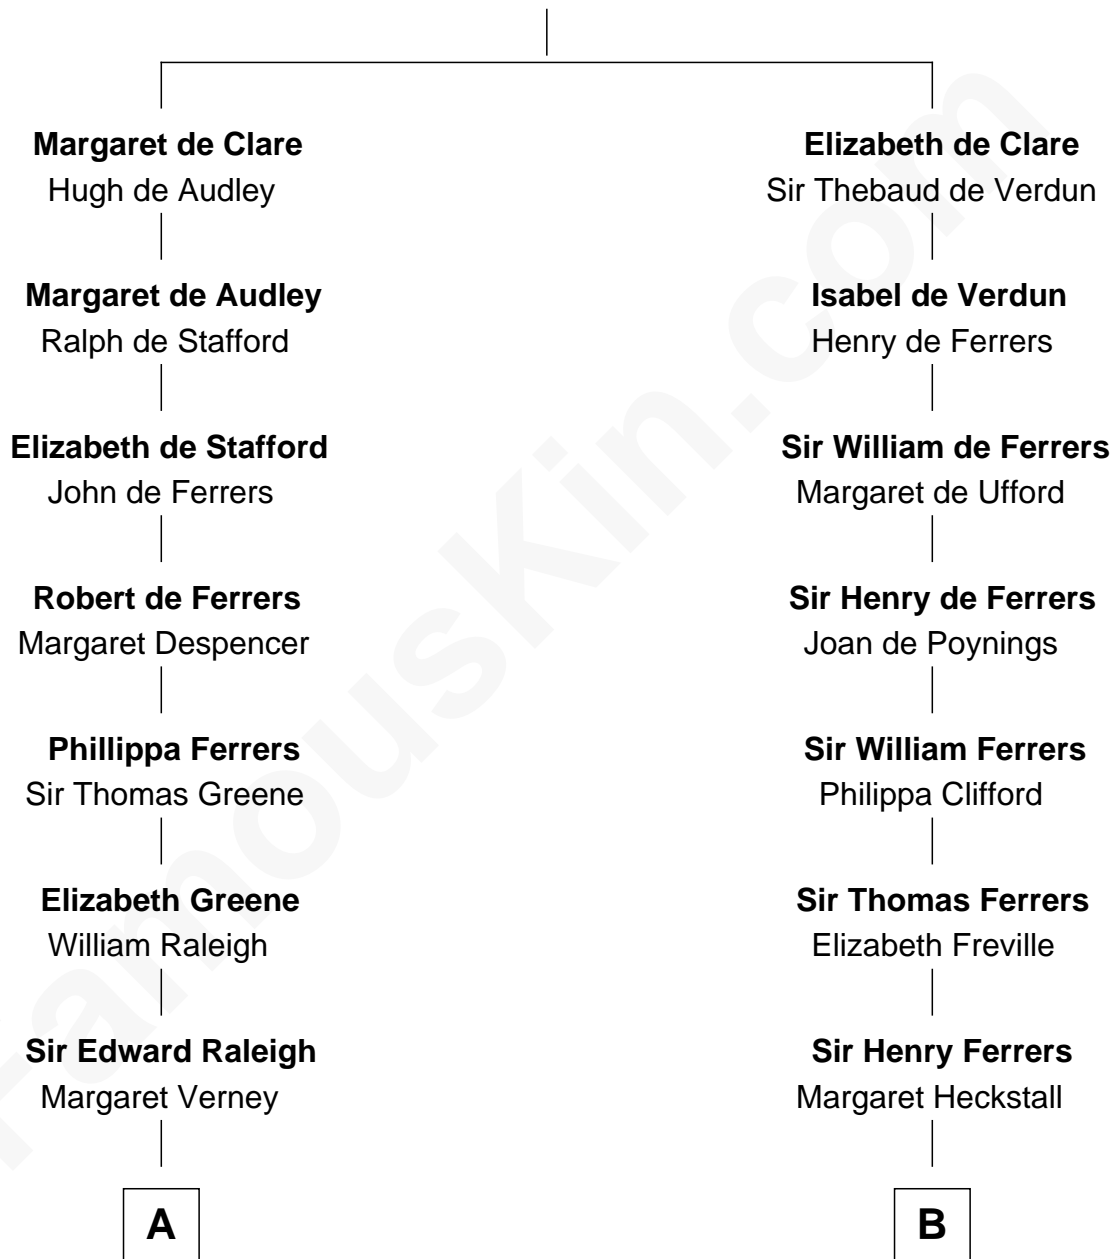

## Relationship Chart of

### Henry Clay Folger

*Founder of Folger Shakespeare Library and Chairman of Standard Oil*

19th cousin 2 times removed of

**John McCain**

*U.S. Senator from Arizona*

**Sir Gilbert de Clare**

Joan of Acre

**C**

**Samuel Brown Folger**

Nancy F. Hiller

**Henry Clay Folger**

Eliza Jane Clark

**Henry Clay Folger**

*Chairman of Standard Oil*

**D**

**Eliza Geddy Fenner**