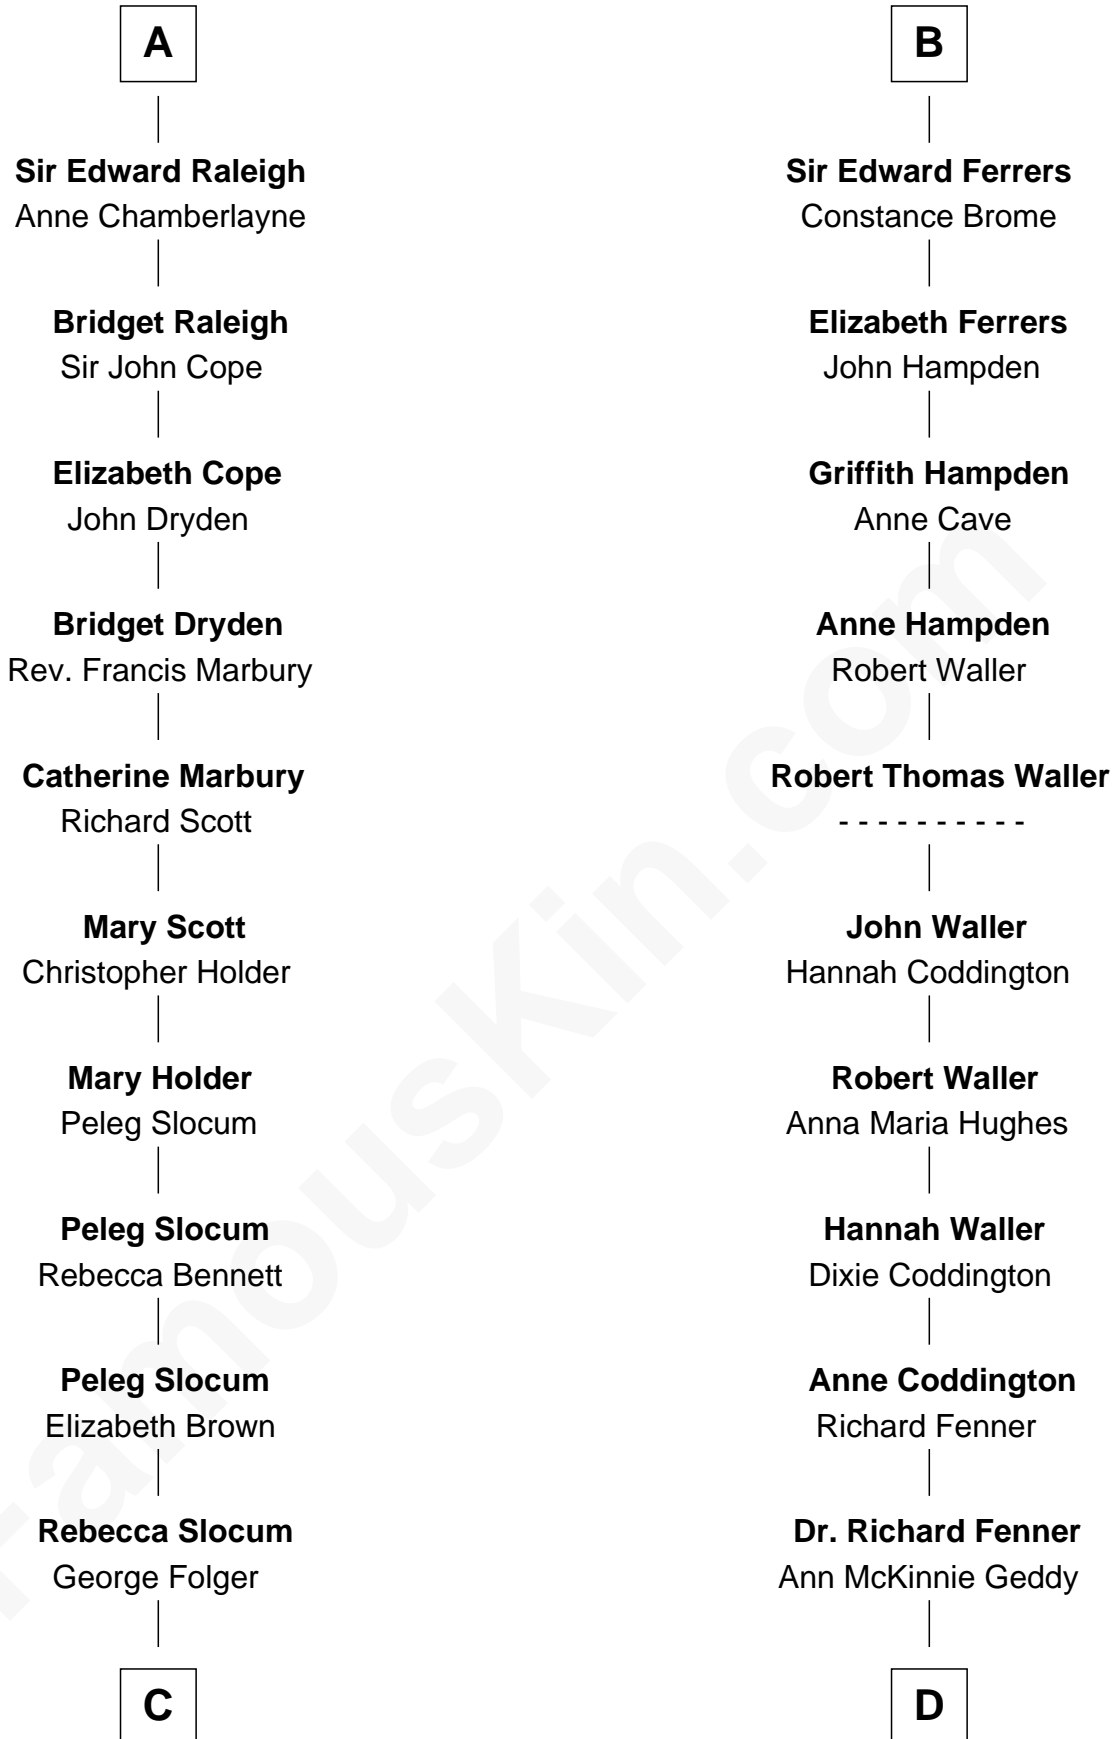

## Relationship Chart of

### Henry Clay Folger

*Founder of Folger Shakespeare Library and Chairman of Standard Oil*

19th cousin 2 times removed of

**John McCain**

*U.S. Senator from Arizona*

**Sir Gilbert de Clare**

Joan of Acre

**C**

**Samuel Brown Folger**

Nancy F. Hiller

**Henry Clay Folger**

Eliza Jane Clark

**Henry Clay Folger**

*Chairman of Standard Oil*

**D**

**Eliza Geddy Fenner**

James Vaulx

**James Junius Vaulx**

Margaret Garside

**Katherine Davey Vaulx**

Adm. John Sidney McCain

**Adm. John Sidney McCain**

Roberta Wright

**John McCain**