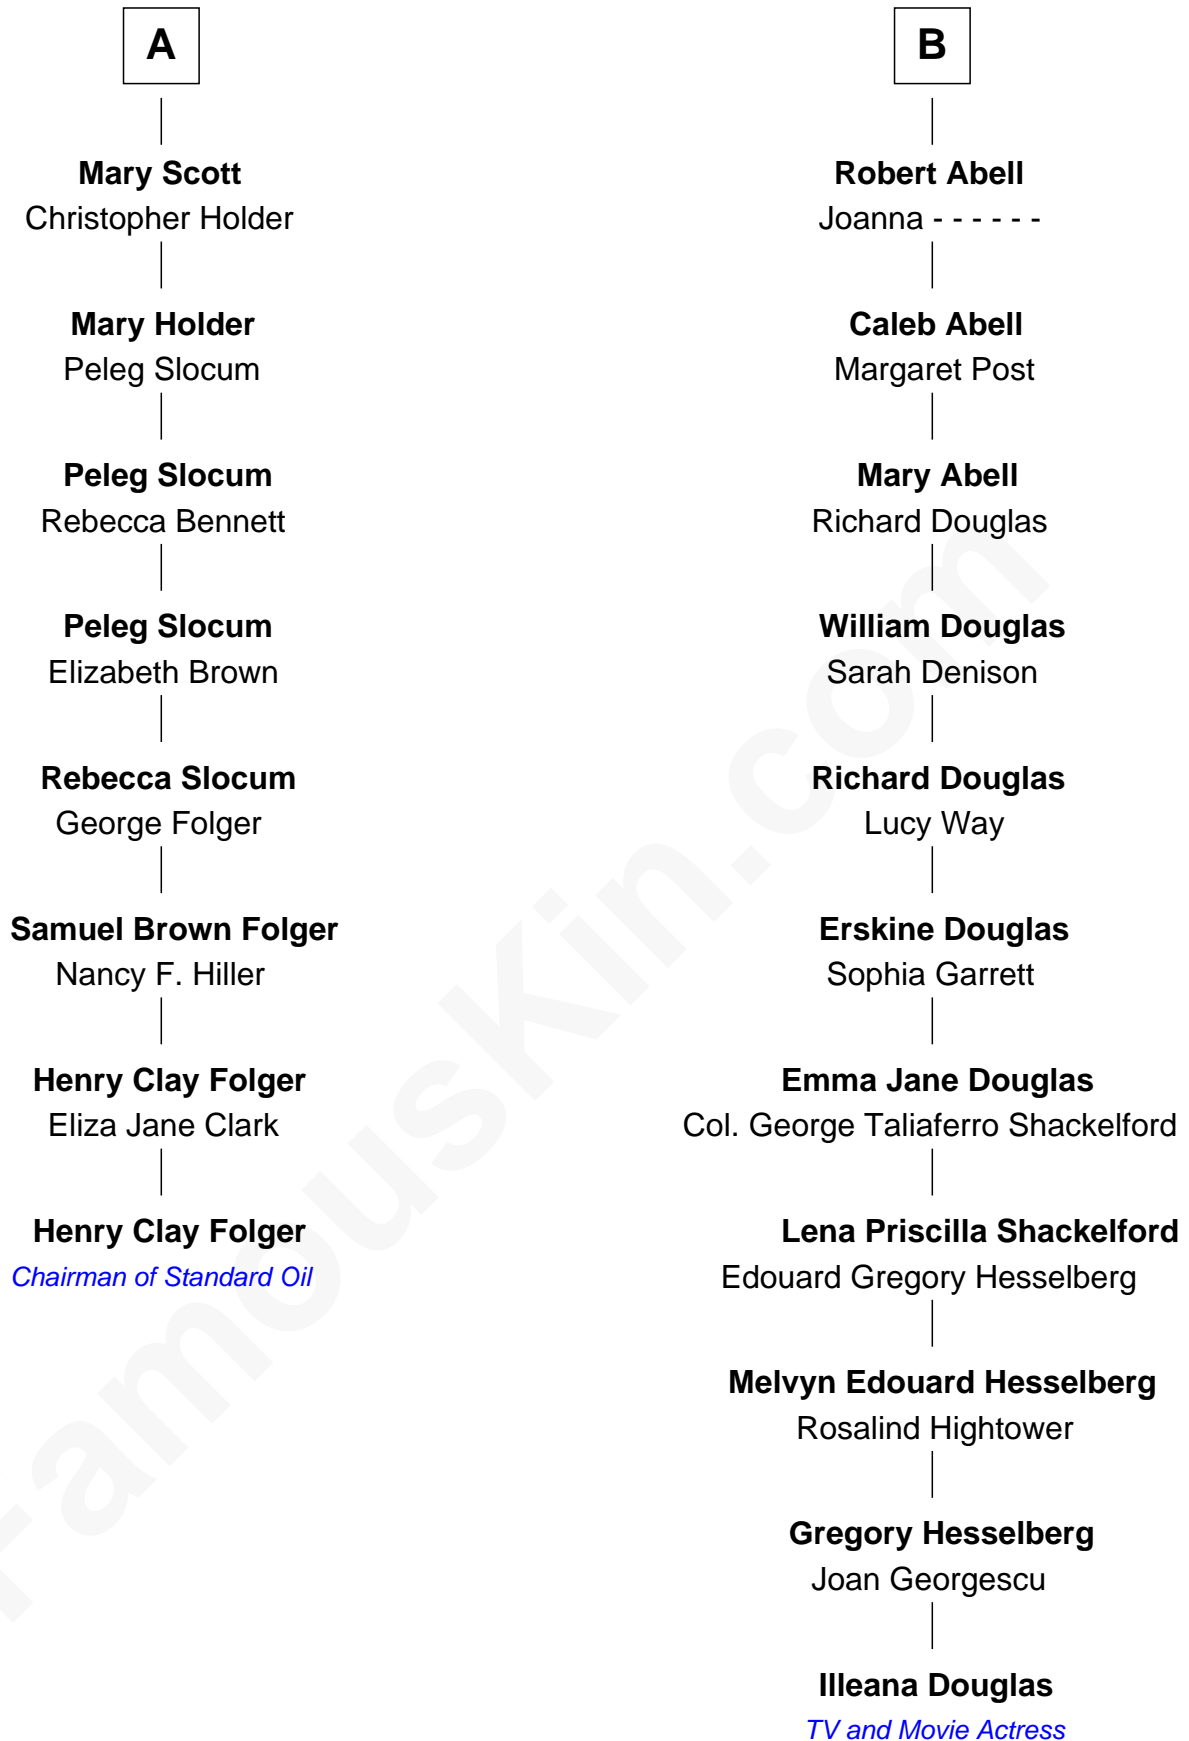

FamousKin.com

Relationship Chart of

Henry Clay Folger

Founder of Folger Shakespeare Library and Chairman of Standard Oil

14th cousin 3 times removed of

Illeana Douglas

TV and Movie Actress

Sir Walter Blount

Catherine Marbury
Richard Scott

A

Constance Blount
Sir John Sutton

Sir John Sutton
Elizabeth Berkeley

Jane Sutton
Thomas Mainwaring

Cecily Mainwaring
John Cotton

Sir George Cotton
Mary Onley

Richard Cotton
Mary Mainwaring

Frances Cotton
George Abell

B

Illeana Douglas photo by [Lan Bui](#) (CC BY-SA 2.0)