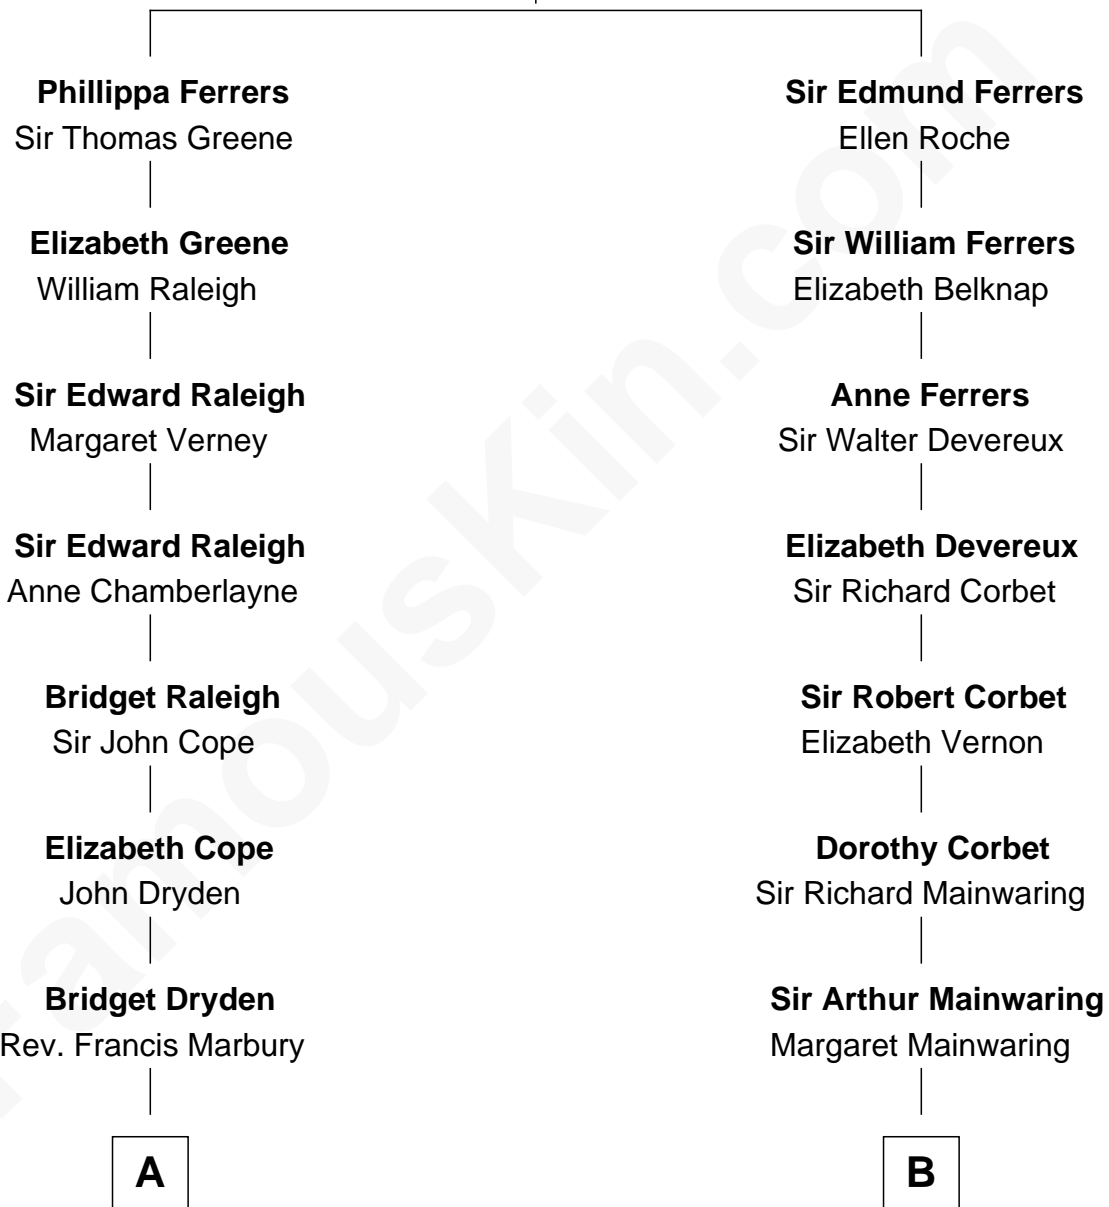

FamousKin.com

Relationship Chart of

Henry Clay Folger

Founder of Folger Shakespeare Library and Chairman of Standard Oil

15th cousin 4 times removed of

Illeana Douglas

TV and Movie Actress

Robert de Ferrers
Margaret Despencer

C

Melvyn Edouard Hesselberg

Rosalind Hightower

Gregory Hesselberg

Joan Georgescu

Illeana Douglas

TV and Movie Actress

FamousKin.com