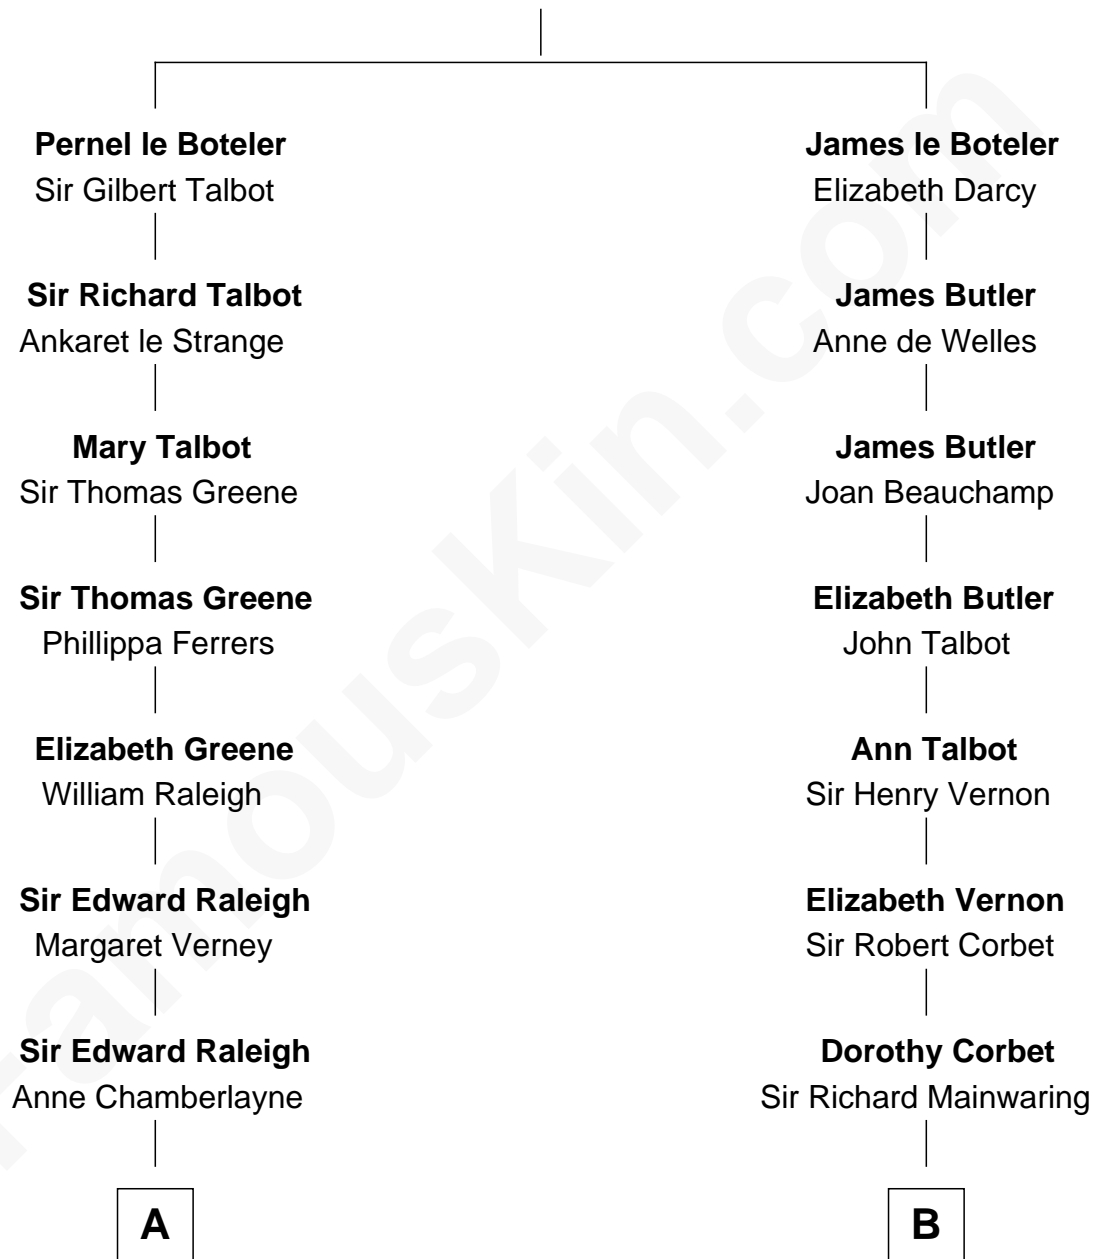

FamousKin.com

Relationship Chart of

Henry Clay Folger

Founder of Folger Shakespeare Library and Chairman of Standard Oil

18th cousin 2 times removed of

Illeana Douglas

TV and Movie Actress

Sir James le Boteler

Eleanor de Bohun

C

Henry Clay Folger
Eliza Jane Clark

Henry Clay Folger
Chairman of Standard Oil

D

Lena Priscilla Shackelford
Edouard Gregory Hesselberg

Melvyn Edouard Hesselberg
Rosalind Hightower

Gregory Hesselberg
Joan Georgescu