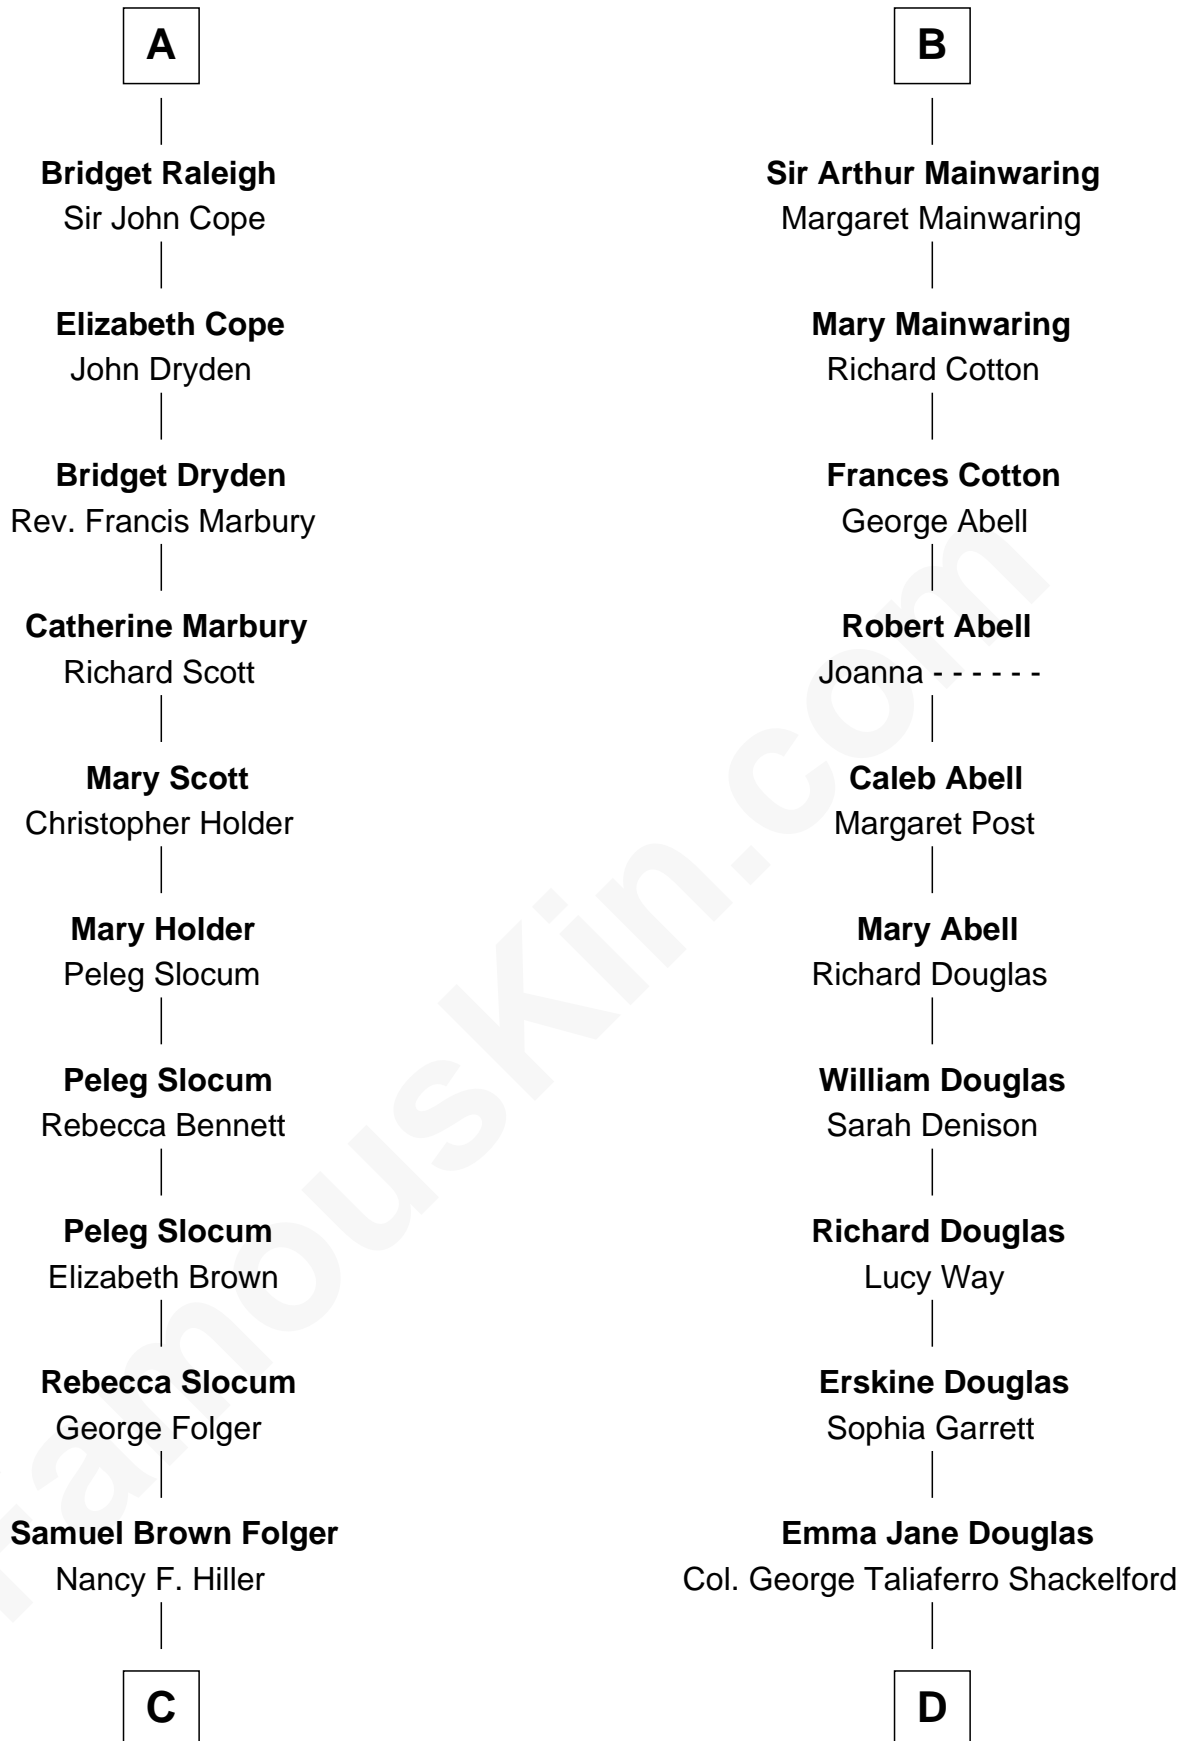

## Relationship Chart of

### Henry Clay Folger

*Founder of Folger Shakespeare Library and Chairman of Standard Oil*

18th cousin of

**Melvyn Douglas**  
*Movie Actor*

**Sir James le Boteler**  
Eleanor de Bohun

**C**

**Henry Clay Folger**

Eliza Jane Clark

**Henry Clay Folger**

*Chairman of Standard Oil*

**D**

**Lena Priscilla Shackelford**

Edouard Gregory Hesselberg

**Melvyn Douglas**

*Movie Actor*