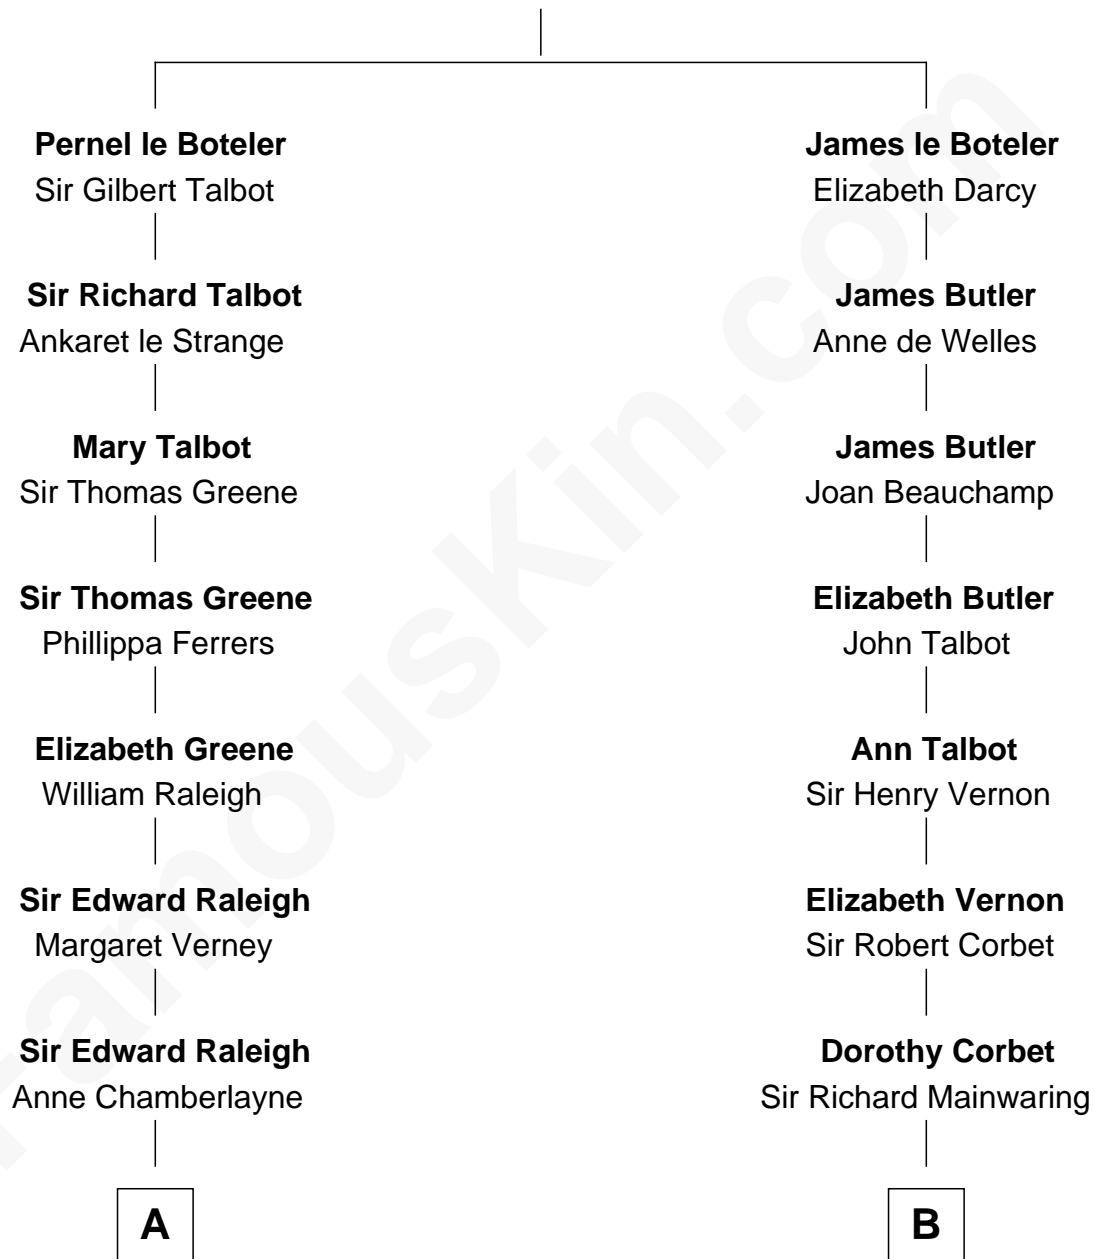

## Relationship Chart of

### Henry Clay Folger

*Founder of Folger Shakespeare Library and Chairman of Standard Oil*

18th cousin of

**Melvyn Douglas**  
*Movie Actor*

**Sir James le Boteler**  
Eleanor de Bohun

**C**

**Henry Clay Folger**

Eliza Jane Clark

**Henry Clay Folger**

*Chairman of Standard Oil*

**D**

**Lena Priscilla Shackelford**

Edouard Gregory Hesselberg

**Melvyn Douglas**

*Movie Actor*