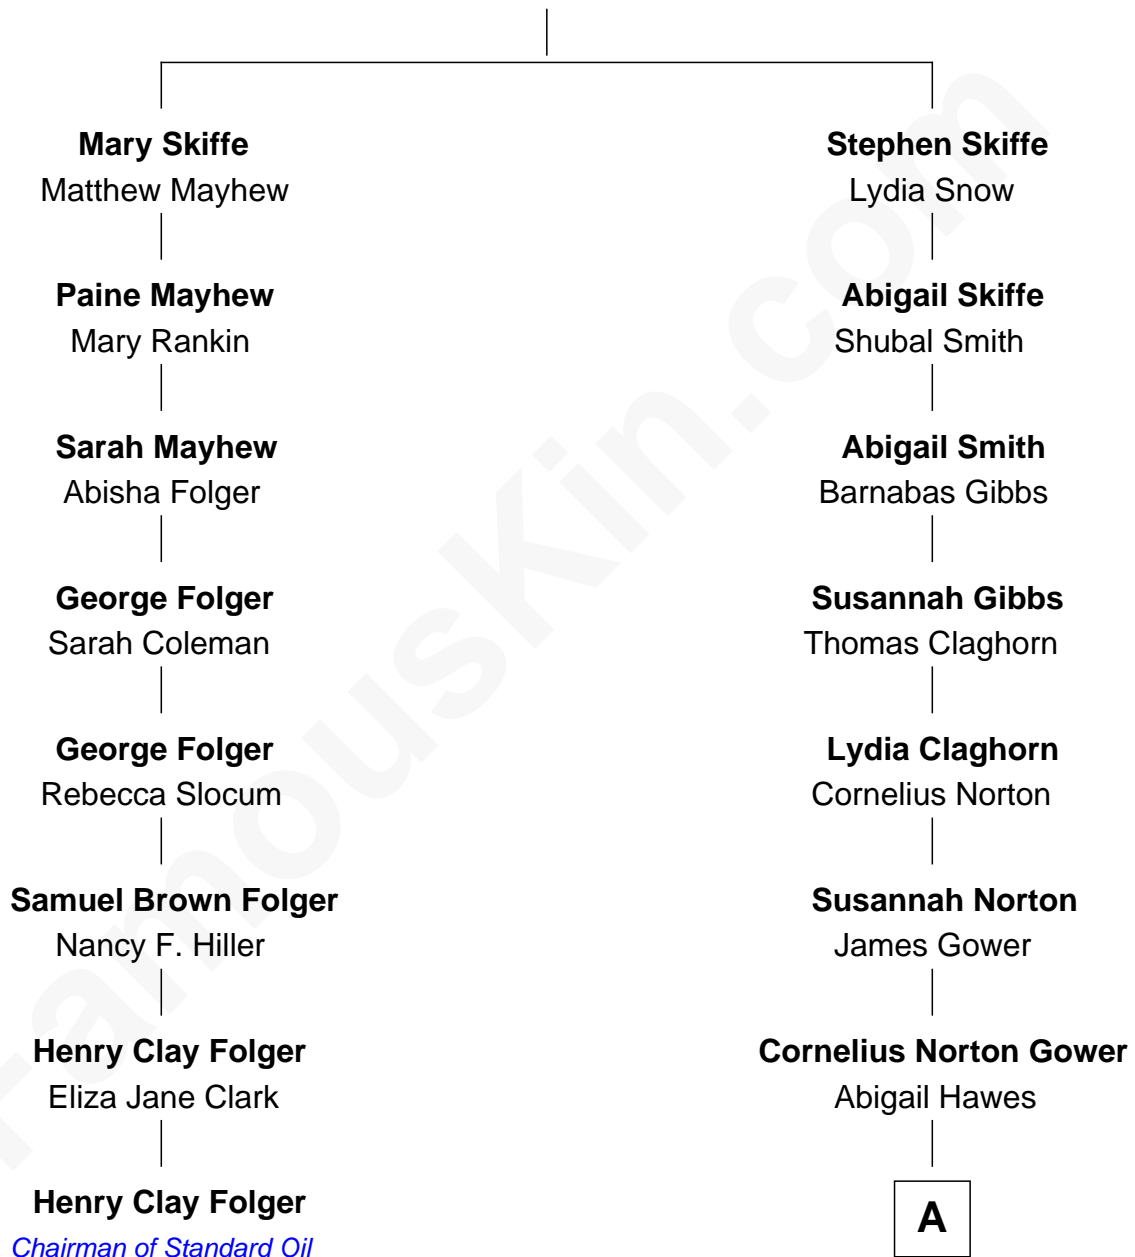

## Relationship Chart of

### Henry Clay Folger

*Founder of Folger Shakespeare Library and Chairman of Standard Oil*

7th cousin 4 times removed of

**Sarah Palin**

*9th Governor of Alaska*

**James Skeffe**

Mary - - - - -

**A**

—  
**Arthur Collins Gower**

Mary Schmolz

—  
**James Carl Gower**

Cora Godfrey Strong

—  
**Helen Louise Gower**

Clement James Sheeran

—  
**Sarah Sheeran**

Charles Richard Heath

—  
**Sarah Palin**

*9th Governor of Alaska*

FamousKin.com