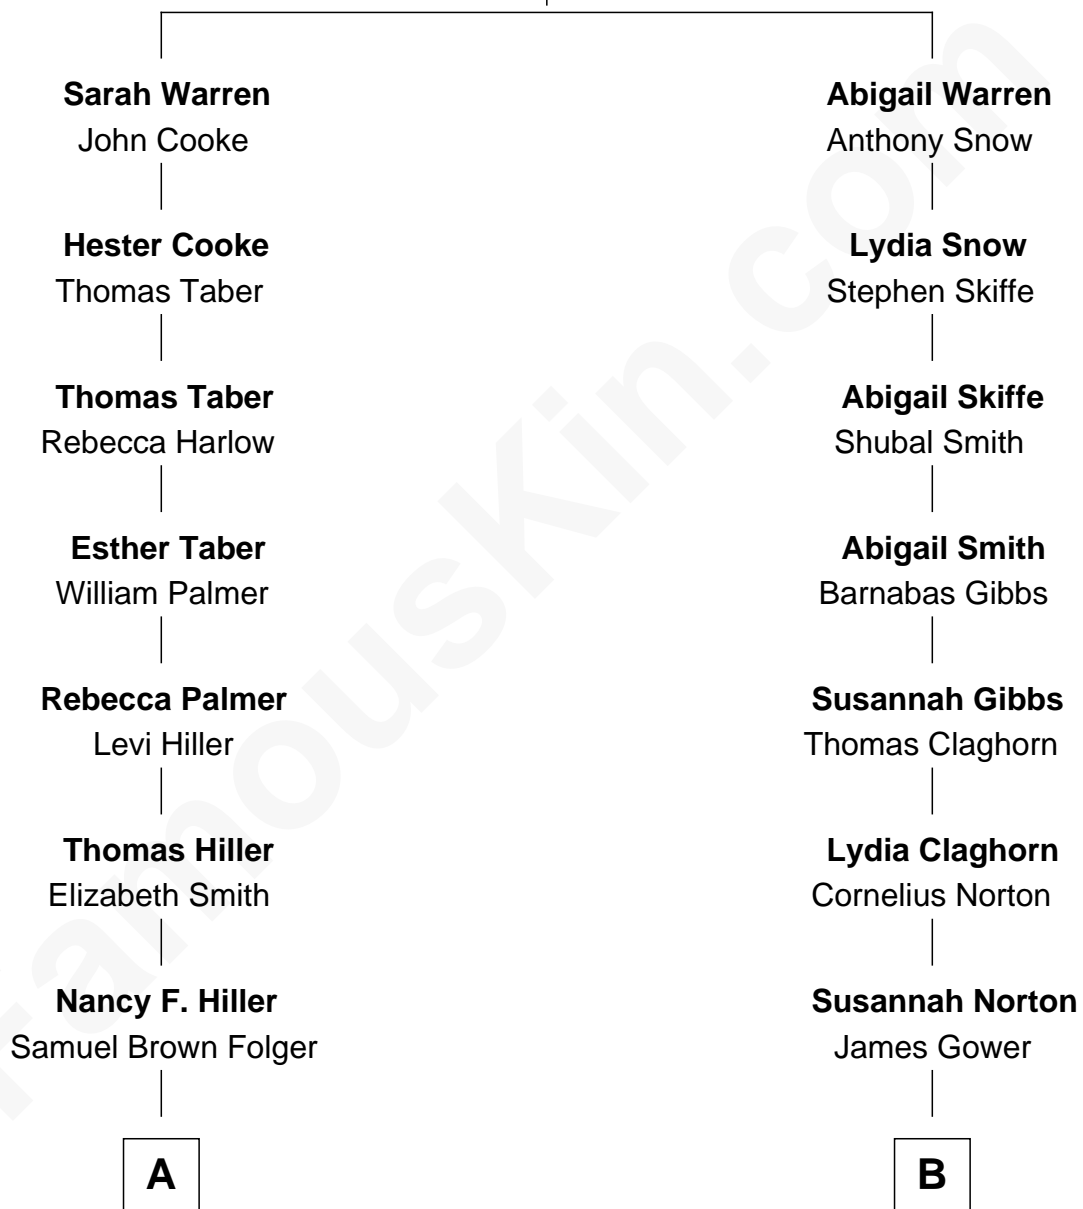

FamousKin.com

Relationship Chart of

Henry Clay Folger

Founder of Folger Shakespeare Library and Chairman of Standard Oil

8th cousin 4 times removed of

Sarah Palin

9th Governor of Alaska

Richard Warren
Elizabeth Walker

A

Henry Clay Folger
Eliza Jane Clark

Henry Clay Folger
Chairman of Standard Oil

B

Cornelius Norton Gower
Abigail Hawes

Arthur Collins Gower
Mary Schmolz

James Carl Gower
Cora Godfrey Strong

Helen Louise Gower
Clement James Sheeran

Sarah Sheeran
Charles Richard Heath

Sarah Palin
9th Governor of Alaska

FamousKin.com