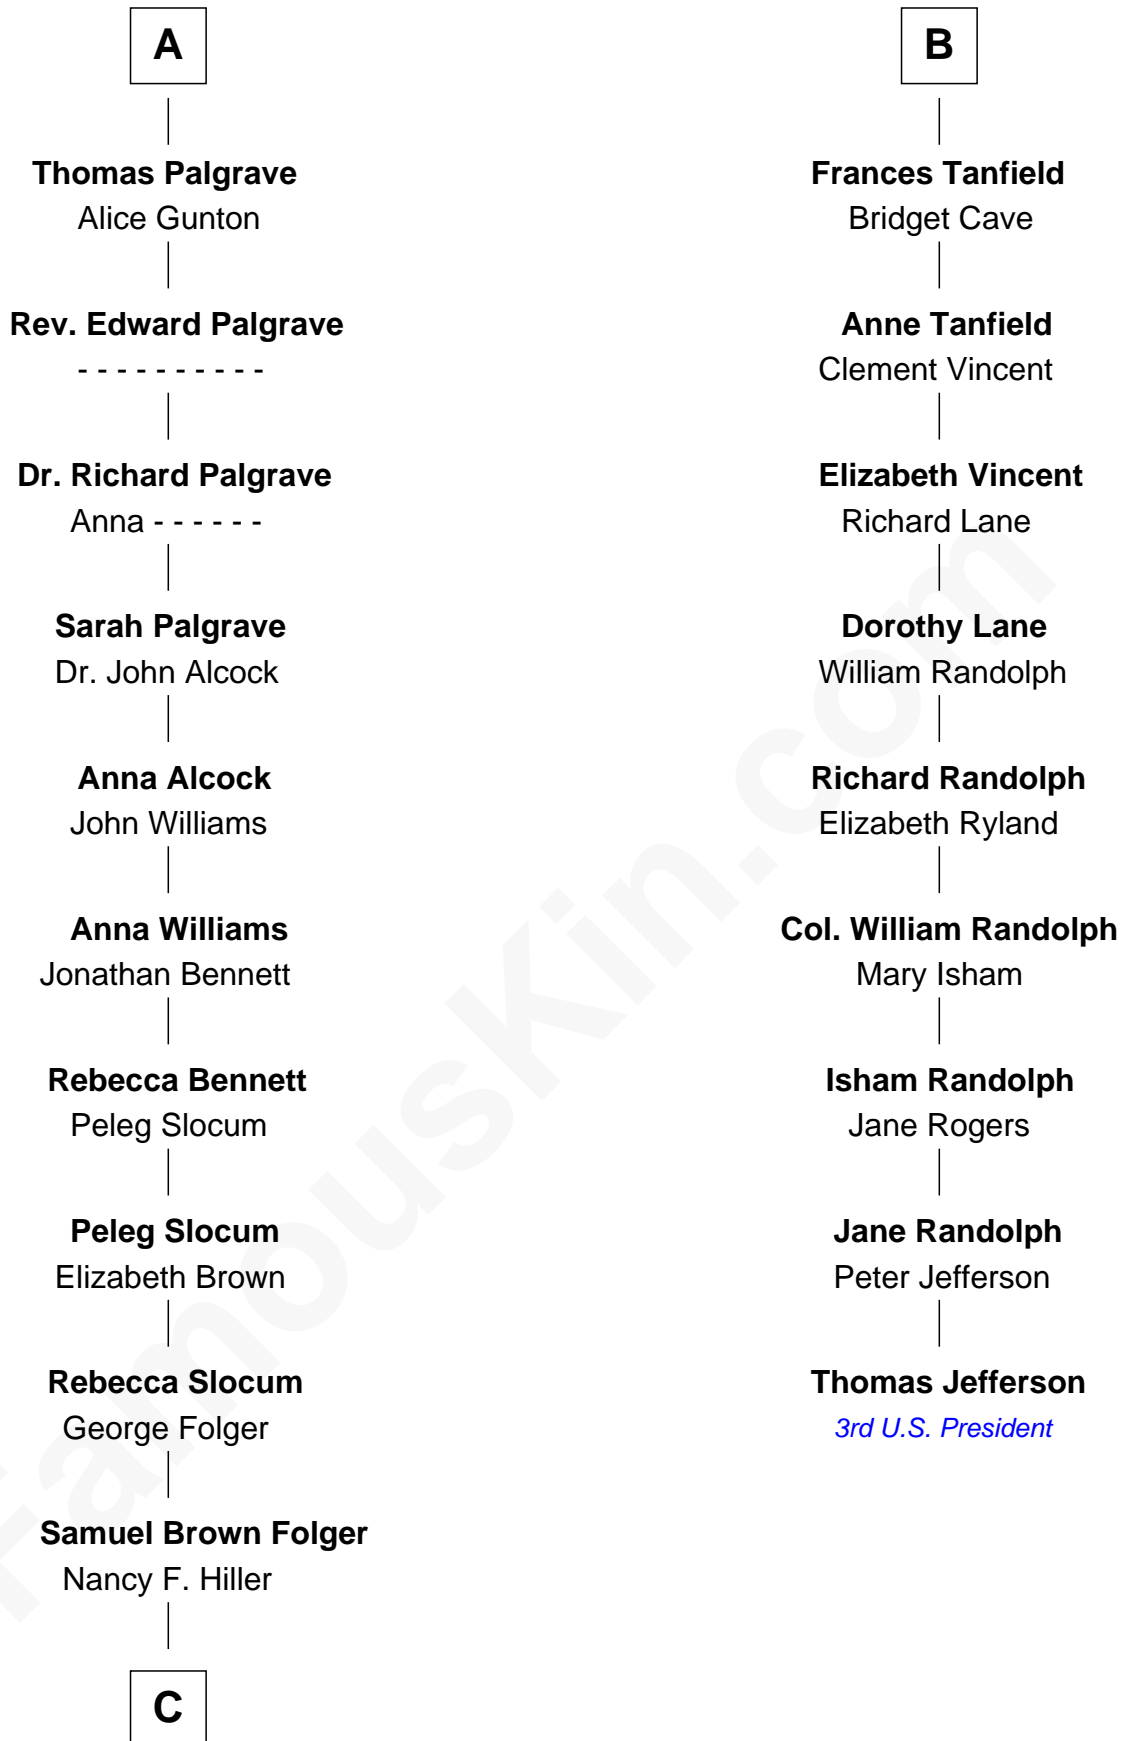

FamousKin.com

Relationship Chart of

Henry Clay Folger

Founder of Folger Shakespeare Library and Chairman of Standard Oil

15th cousin 3 times removed of

Thomas Jefferson

3rd U.S. President and Signer of the Declaration of Independence

Henry Plantagenet
Maud de Chaworth

Eleanor Plantagenet

Richard Fitzalan

Sir Richard Fitzalan

Elizabeth de Bohun

Elizabeth Fitzalan

Sir Robert Goushill

Elizabeth Goushill

Joan of Lancaster

John de Mowbray

John de Mowbray

Elizabeth de Segrave

Sir Thomas Mowbray

Elizabeth Fitzalan

Margaret Mowbray

Sir Robert Howard

Katherine Howard

Sir Edward Neville

Catherine Neville

Robert Tanfield

William Tanfield

Elizabeth Stavelly

B

C