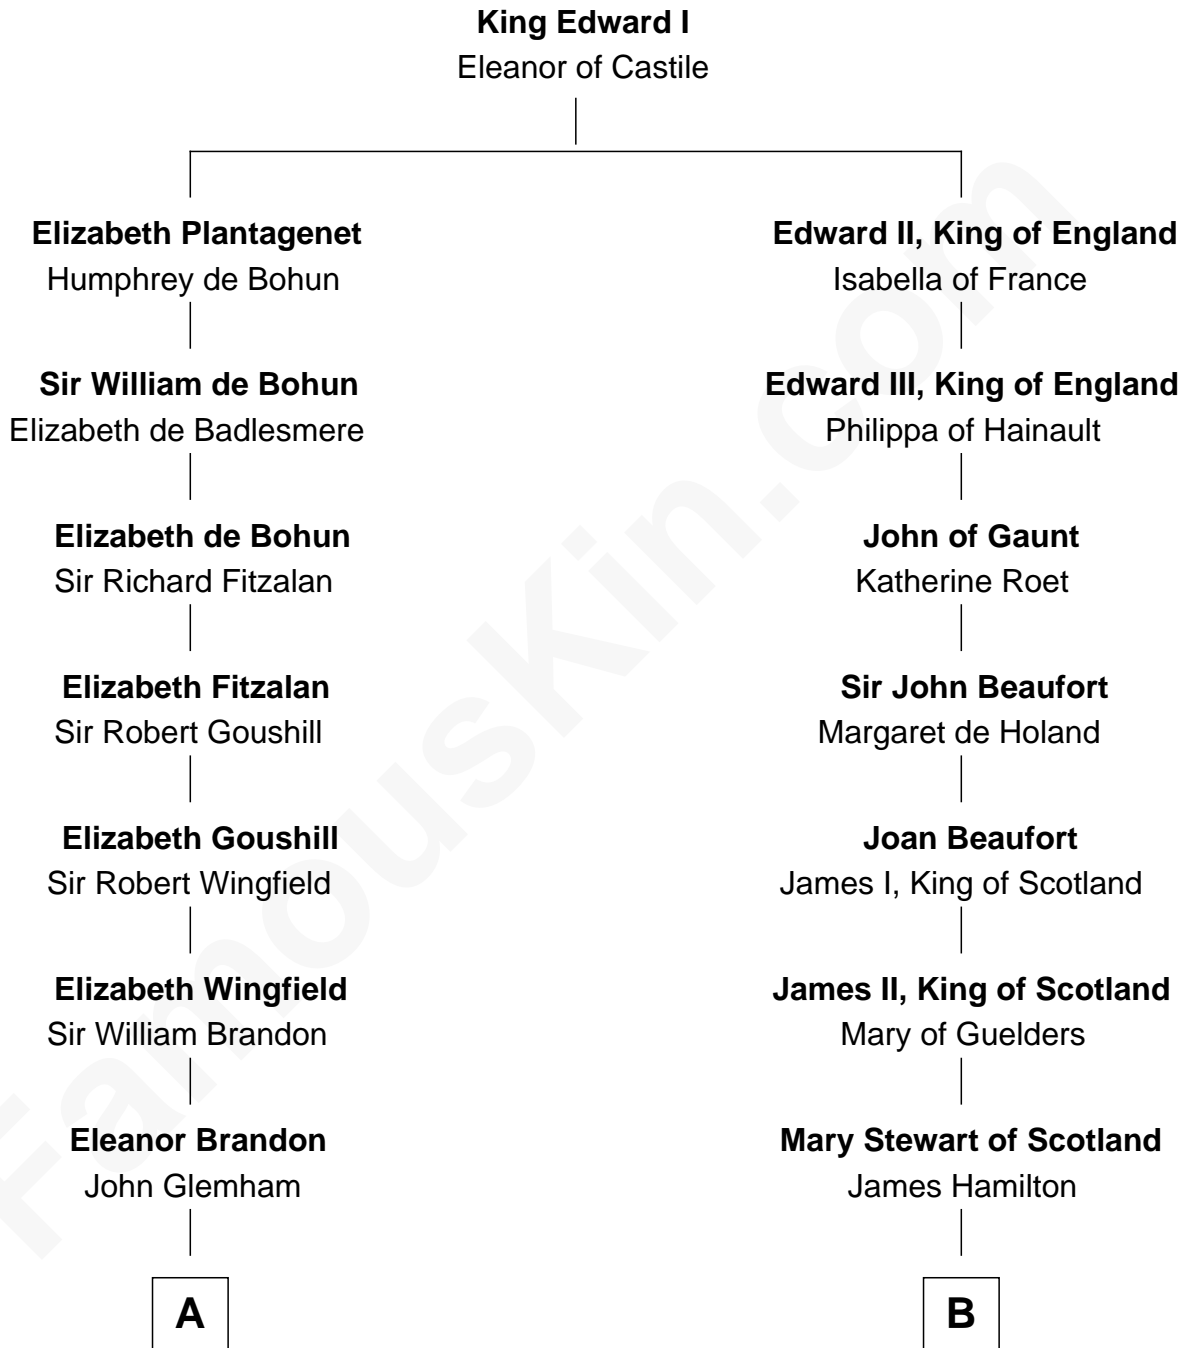

FamousKin.com

Relationship Chart of

Henry Clay Folger

Founder of Folger Shakespeare Library and Chairman of Standard Oil

17th cousin 2 times removed of

Alexander Hamilton

1st U.S. Secretary of the Treasury

C

—
Samuel Brown Folger

Nancy F. Hiller

—
Henry Clay Folger

Eliza Jane Clark

—
Henry Clay Folger

Chairman of Standard Oil

FamousKin.com