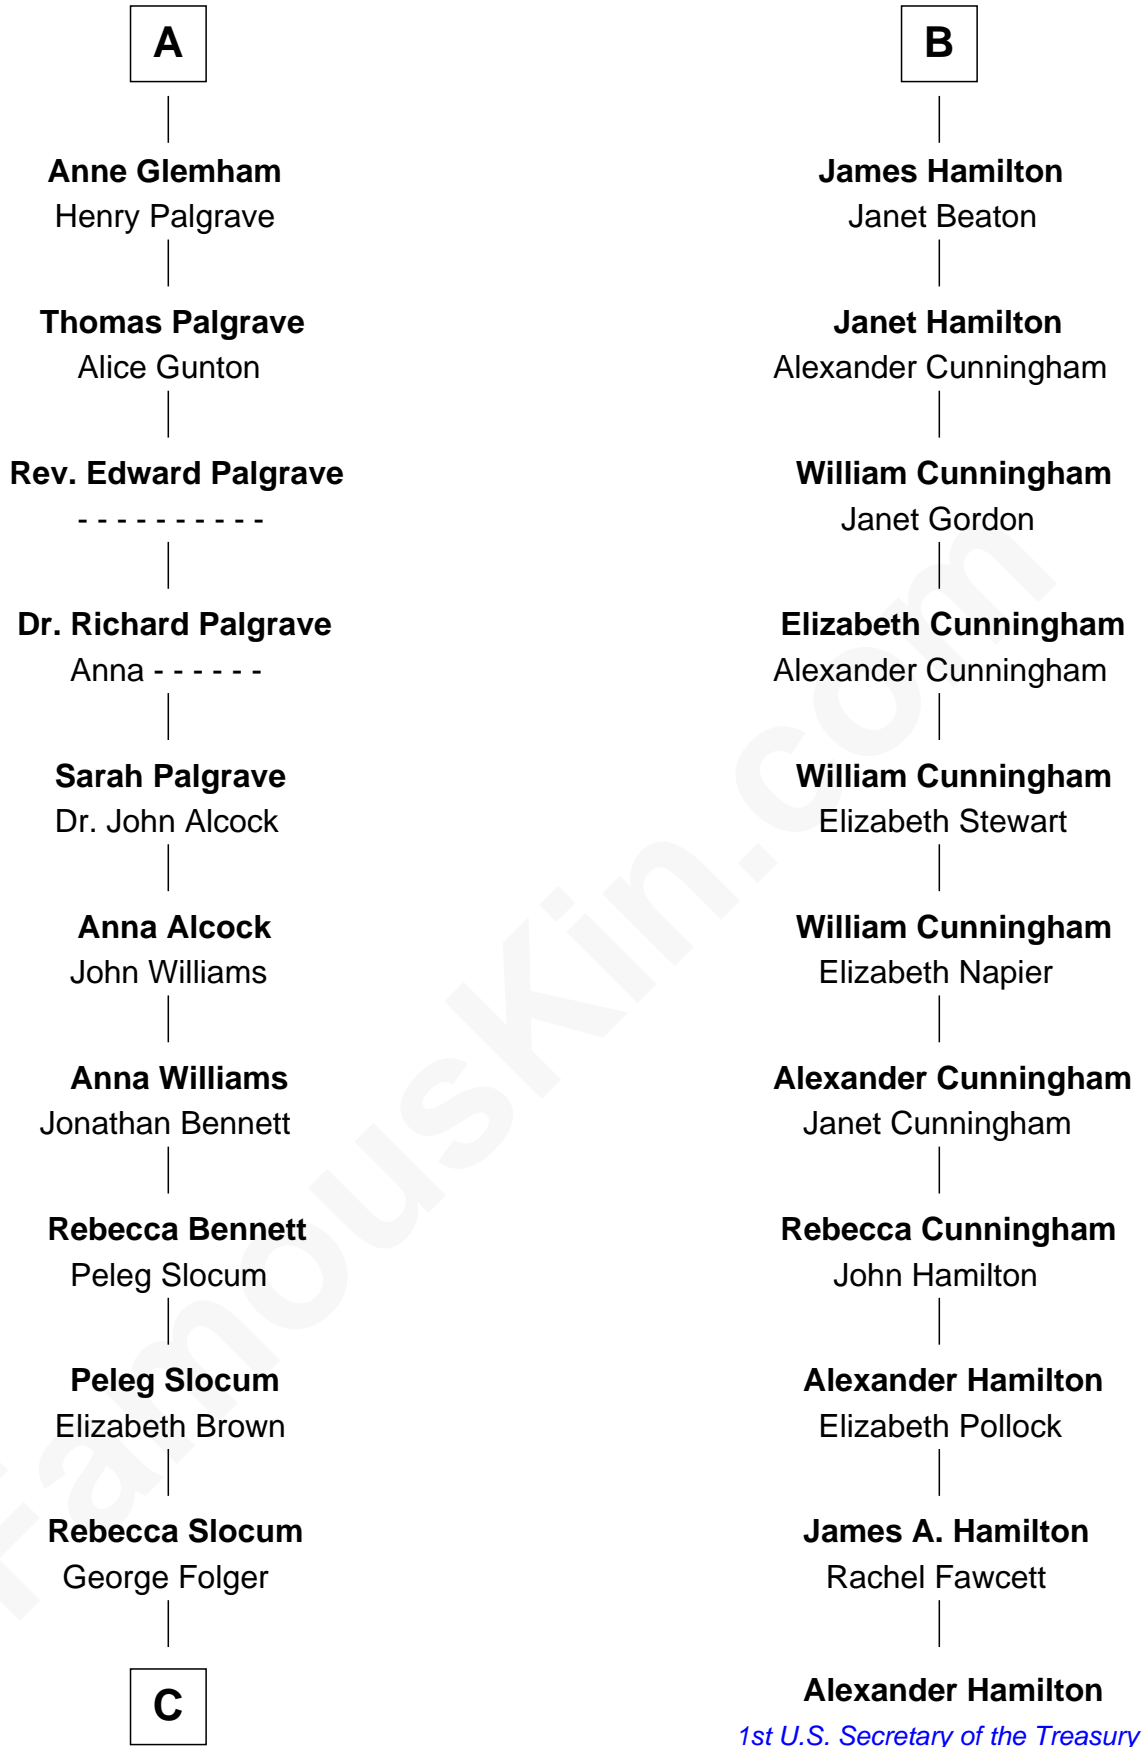

FamousKin.com

Relationship Chart of

Henry Clay Folger

Founder of Folger Shakespeare Library and Chairman of Standard Oil

17th cousin 2 times removed of

Alexander Hamilton

1st U.S. Secretary of the Treasury

C

—
Samuel Brown Folger

Nancy F. Hiller

—
Henry Clay Folger

Eliza Jane Clark

—
Henry Clay Folger

Chairman of Standard Oil

FamousKin.com