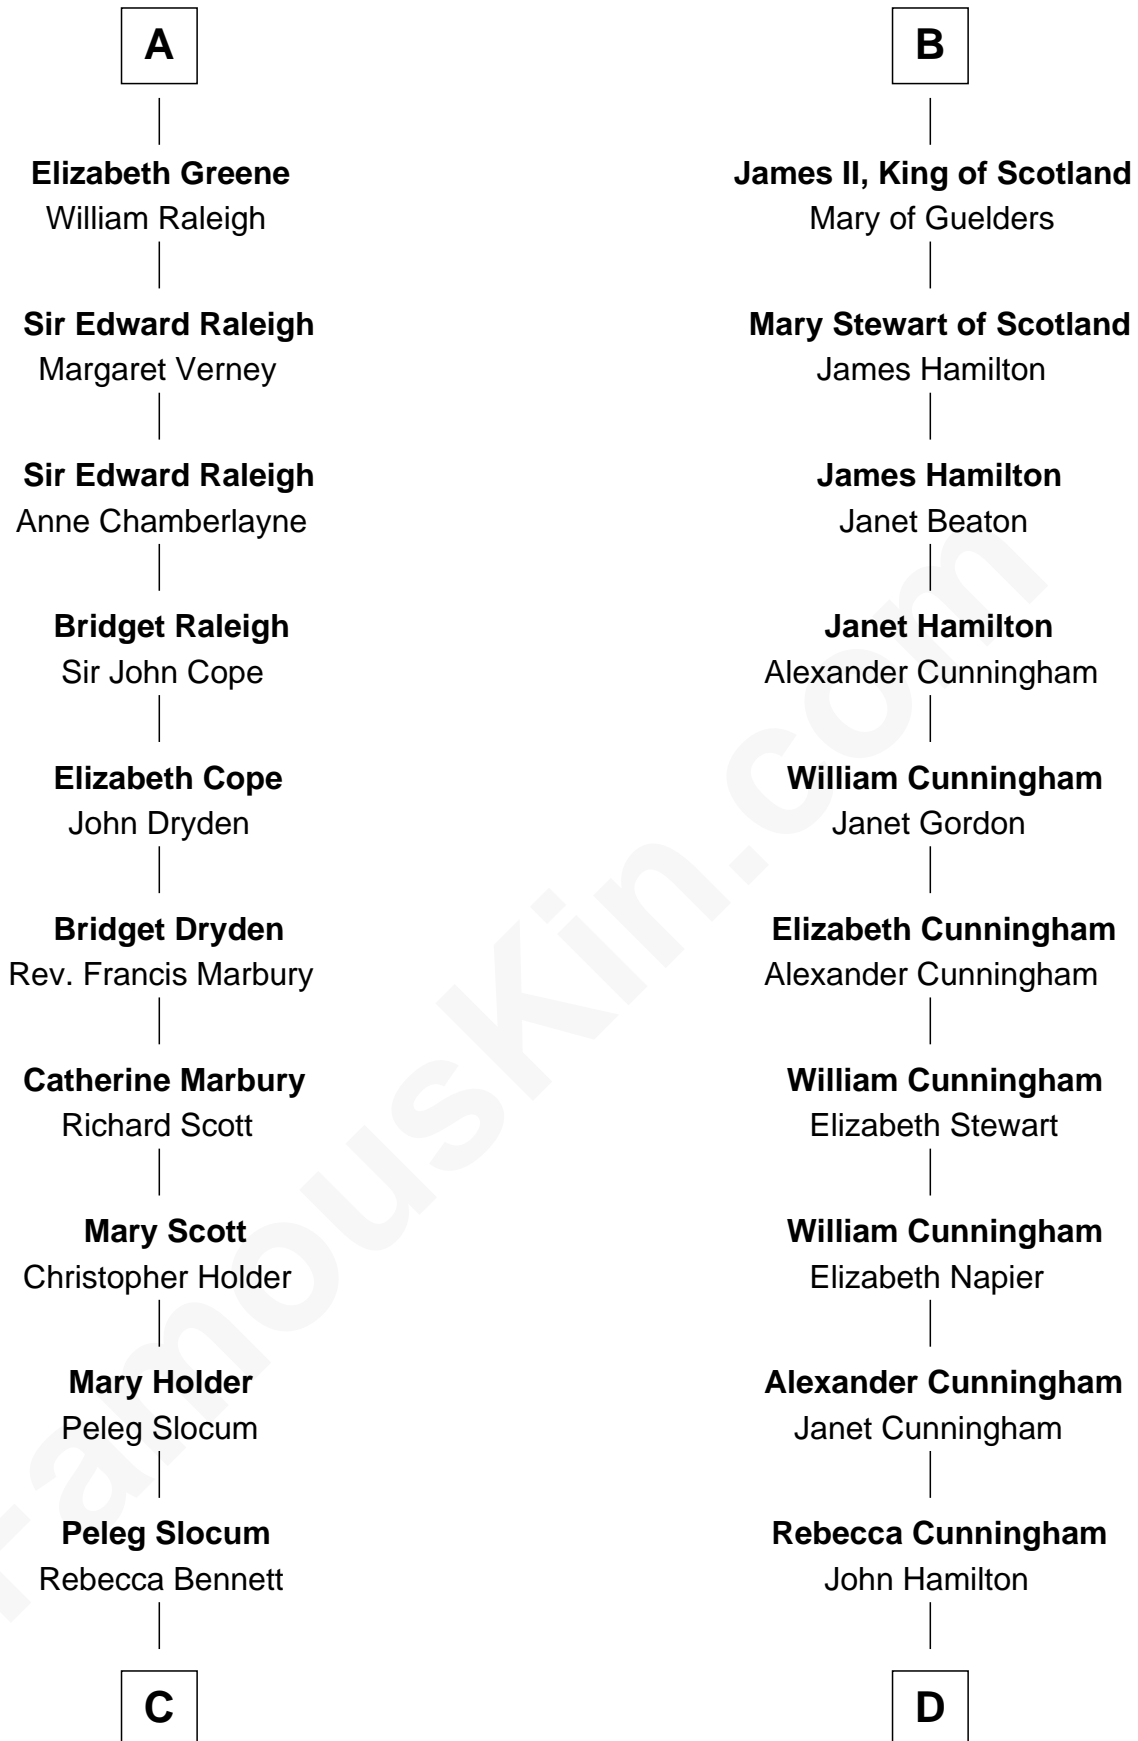

FamousKin.com

Relationship Chart of

Henry Clay Folger

Founder of Folger Shakespeare Library and Chairman of Standard Oil

19th cousin 2 times removed of

Alexander Hamilton

1st U.S. Secretary of the Treasury

C

Peleg Slocum
Elizabeth Brown

Rebecca Slocum
George Folger

Samuel Brown Folger
Nancy F. Hiller

Henry Clay Folger
Eliza Jane Clark

Henry Clay Folger
Chairman of Standard Oil

D

Alexander Hamilton
Elizabeth Pollock