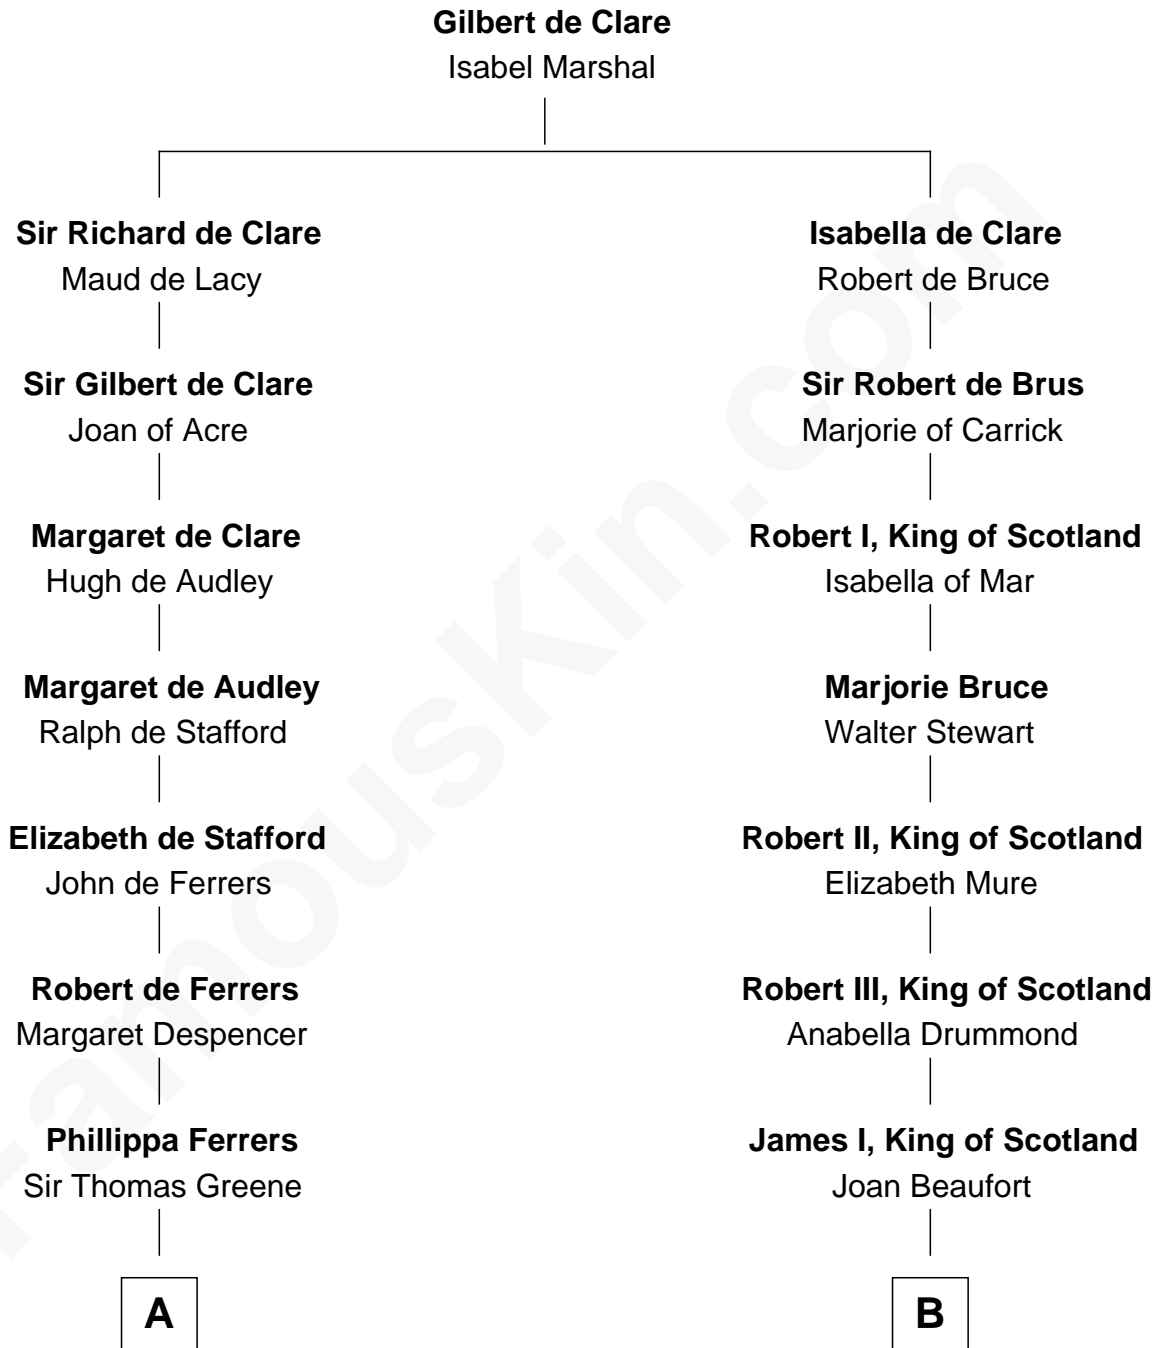

FamousKin.com

Relationship Chart of

Henry Clay Folger

Founder of Folger Shakespeare Library and Chairman of Standard Oil

19th cousin 2 times removed of

Alexander Hamilton

1st U.S. Secretary of the Treasury

C

Peleg Slocum
Elizabeth Brown

Rebecca Slocum
George Folger

Samuel Brown Folger
Nancy F. Hiller

Henry Clay Folger
Eliza Jane Clark

Henry Clay Folger
Chairman of Standard Oil

D

Alexander Hamilton
Elizabeth Pollock