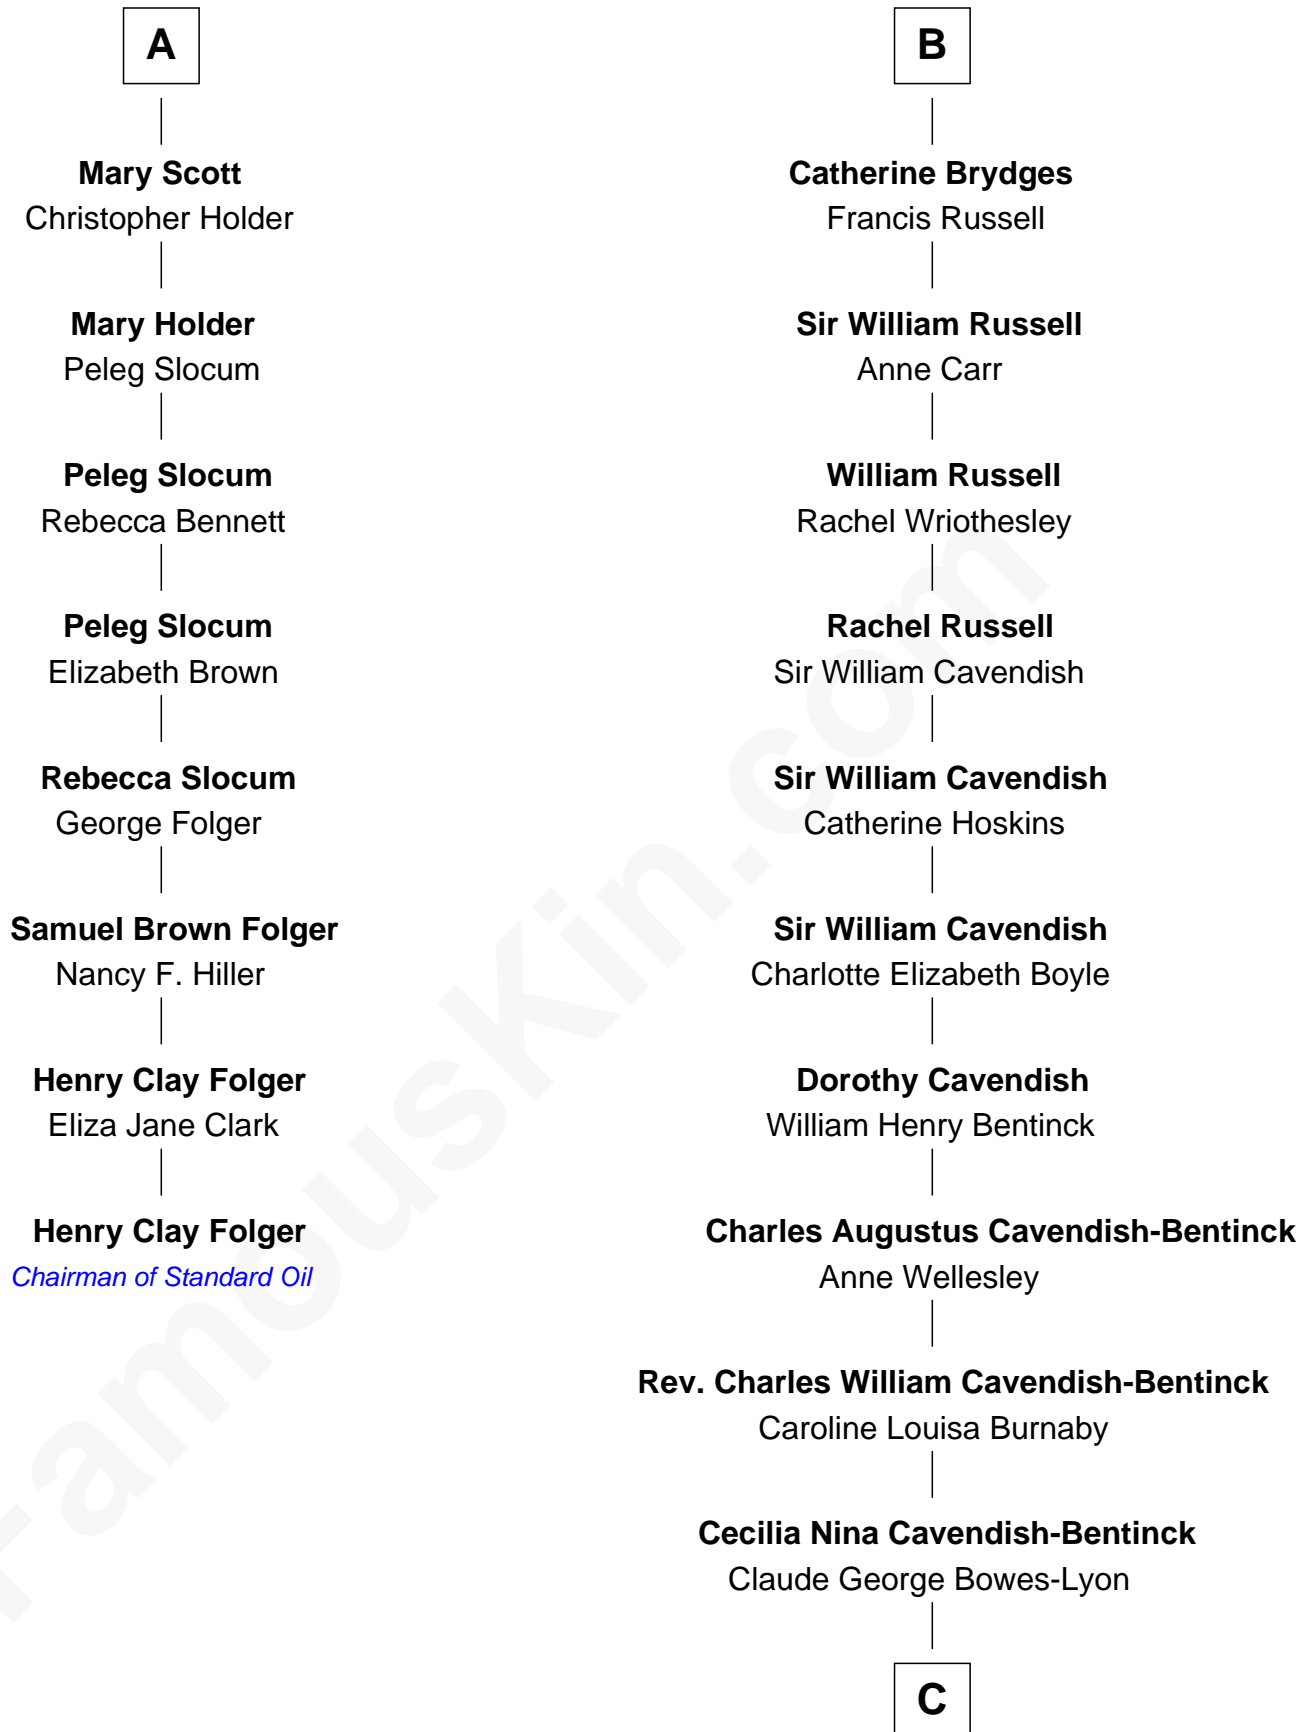

FamousKin.com

Relationship Chart of

Henry Clay Folger

Founder of Folger Shakespeare Library and Chairman of Standard Oil

14th cousin 5 times removed of

King Charles III

King of the United Kingdom

Sir Walter Blount

Sancha de Ayala

Sir Thomas Blount

Margaret de Gresley

Sir Thomas Blount

Agnes Hawley

Anne Blount

William Marbury

Robert Marbury

Elizabeth Dudley

William Stourton

Ursula Stourton

Sir Edward Clinton

Frances Clinton

Giles Brydges

B

C

Elizabeth Bowes-Lyon

George VI, King of the United Kingdom

Elizabeth II, Queen of the United Kingdom

Prince Philip of Edinburgh

King Charles III

King of the United Kingdom

FamousKin.com