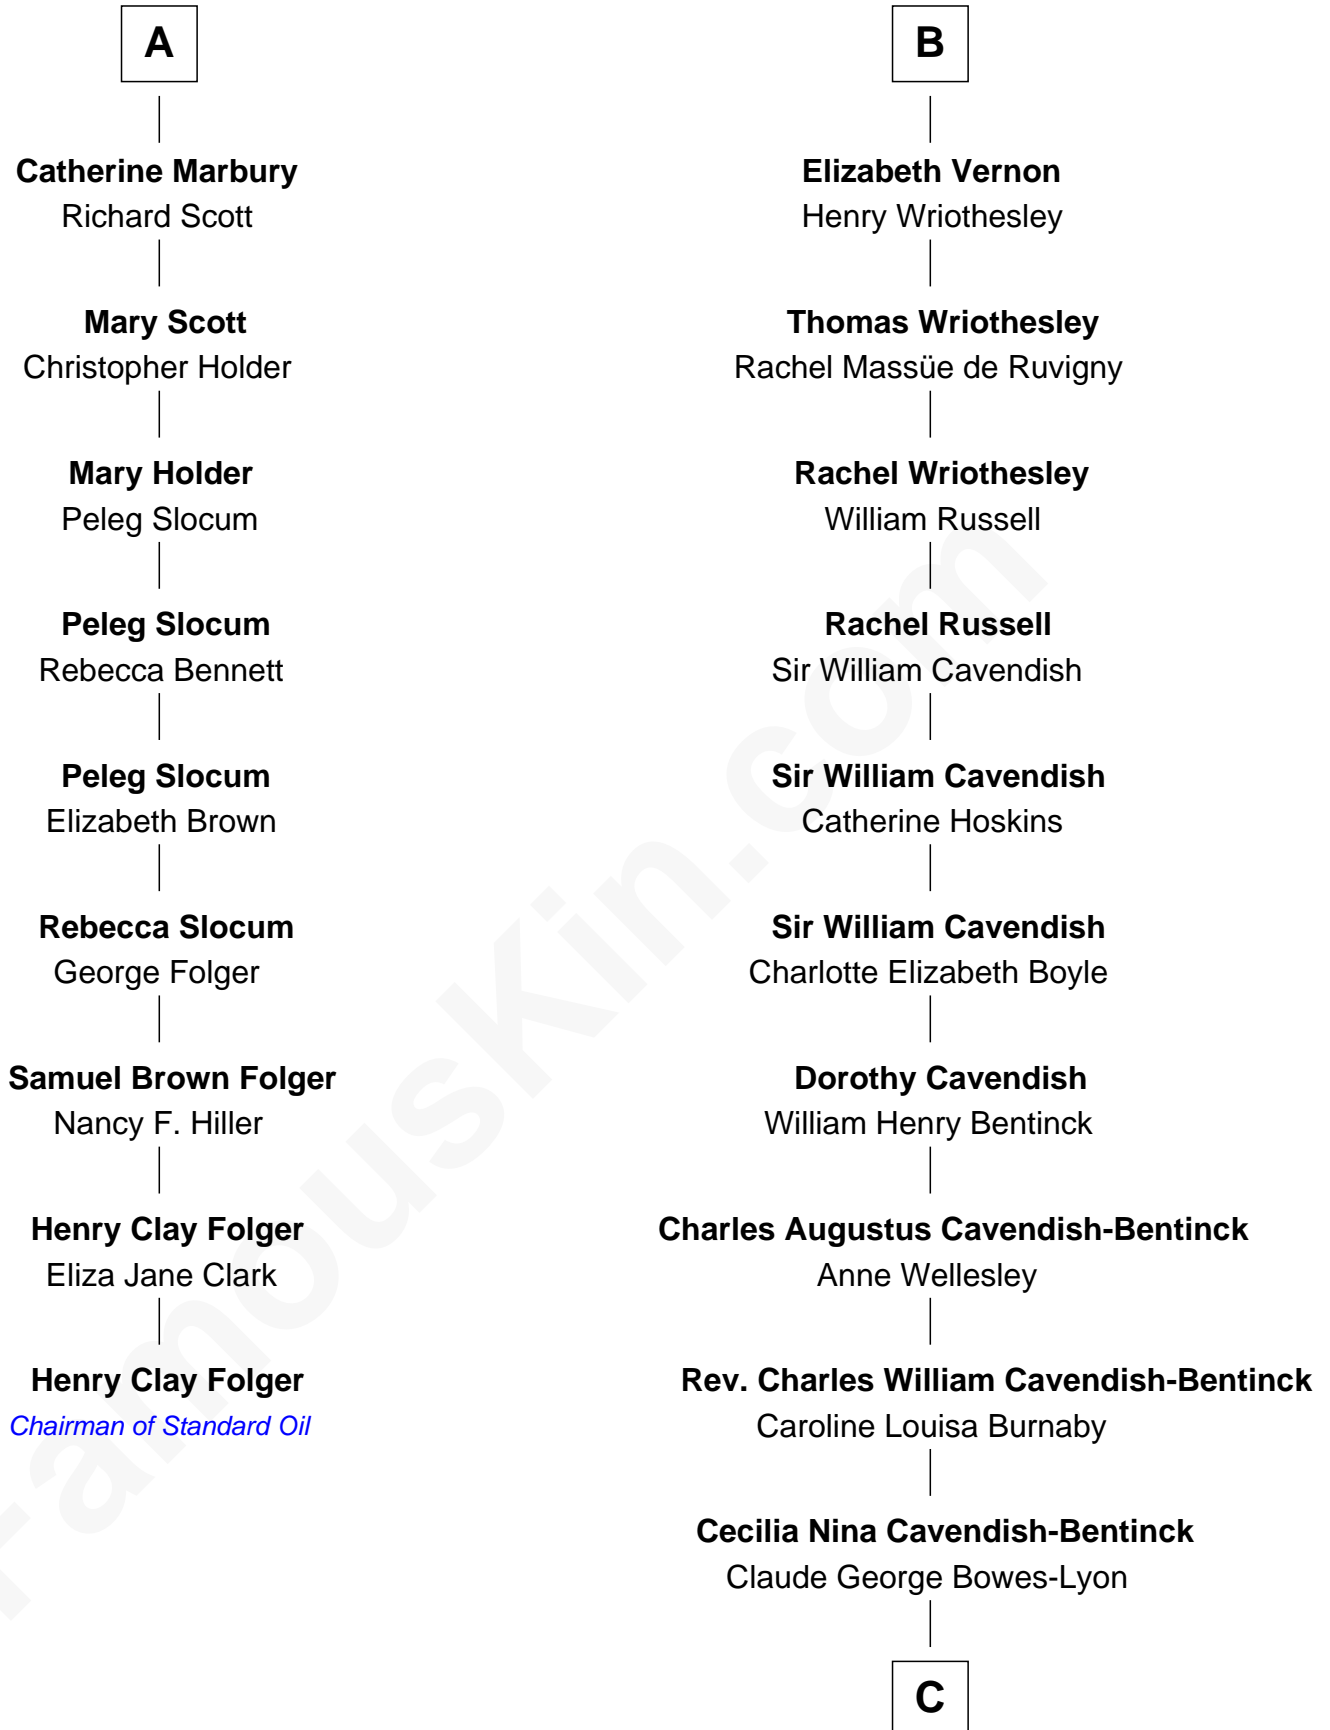

FamousKin.com

Relationship Chart of

Henry Clay Folger

Founder of Folger Shakespeare Library and Chairman of Standard Oil

15th cousin 4 times removed of

King Charles III

King of the United Kingdom

C

Elizabeth Bowes-Lyon

George VI, King of the United Kingdom

Elizabeth II, Queen of the United Kingdom

Prince Philip of Edinburgh

King Charles III

King of the United Kingdom

FamousKin.com