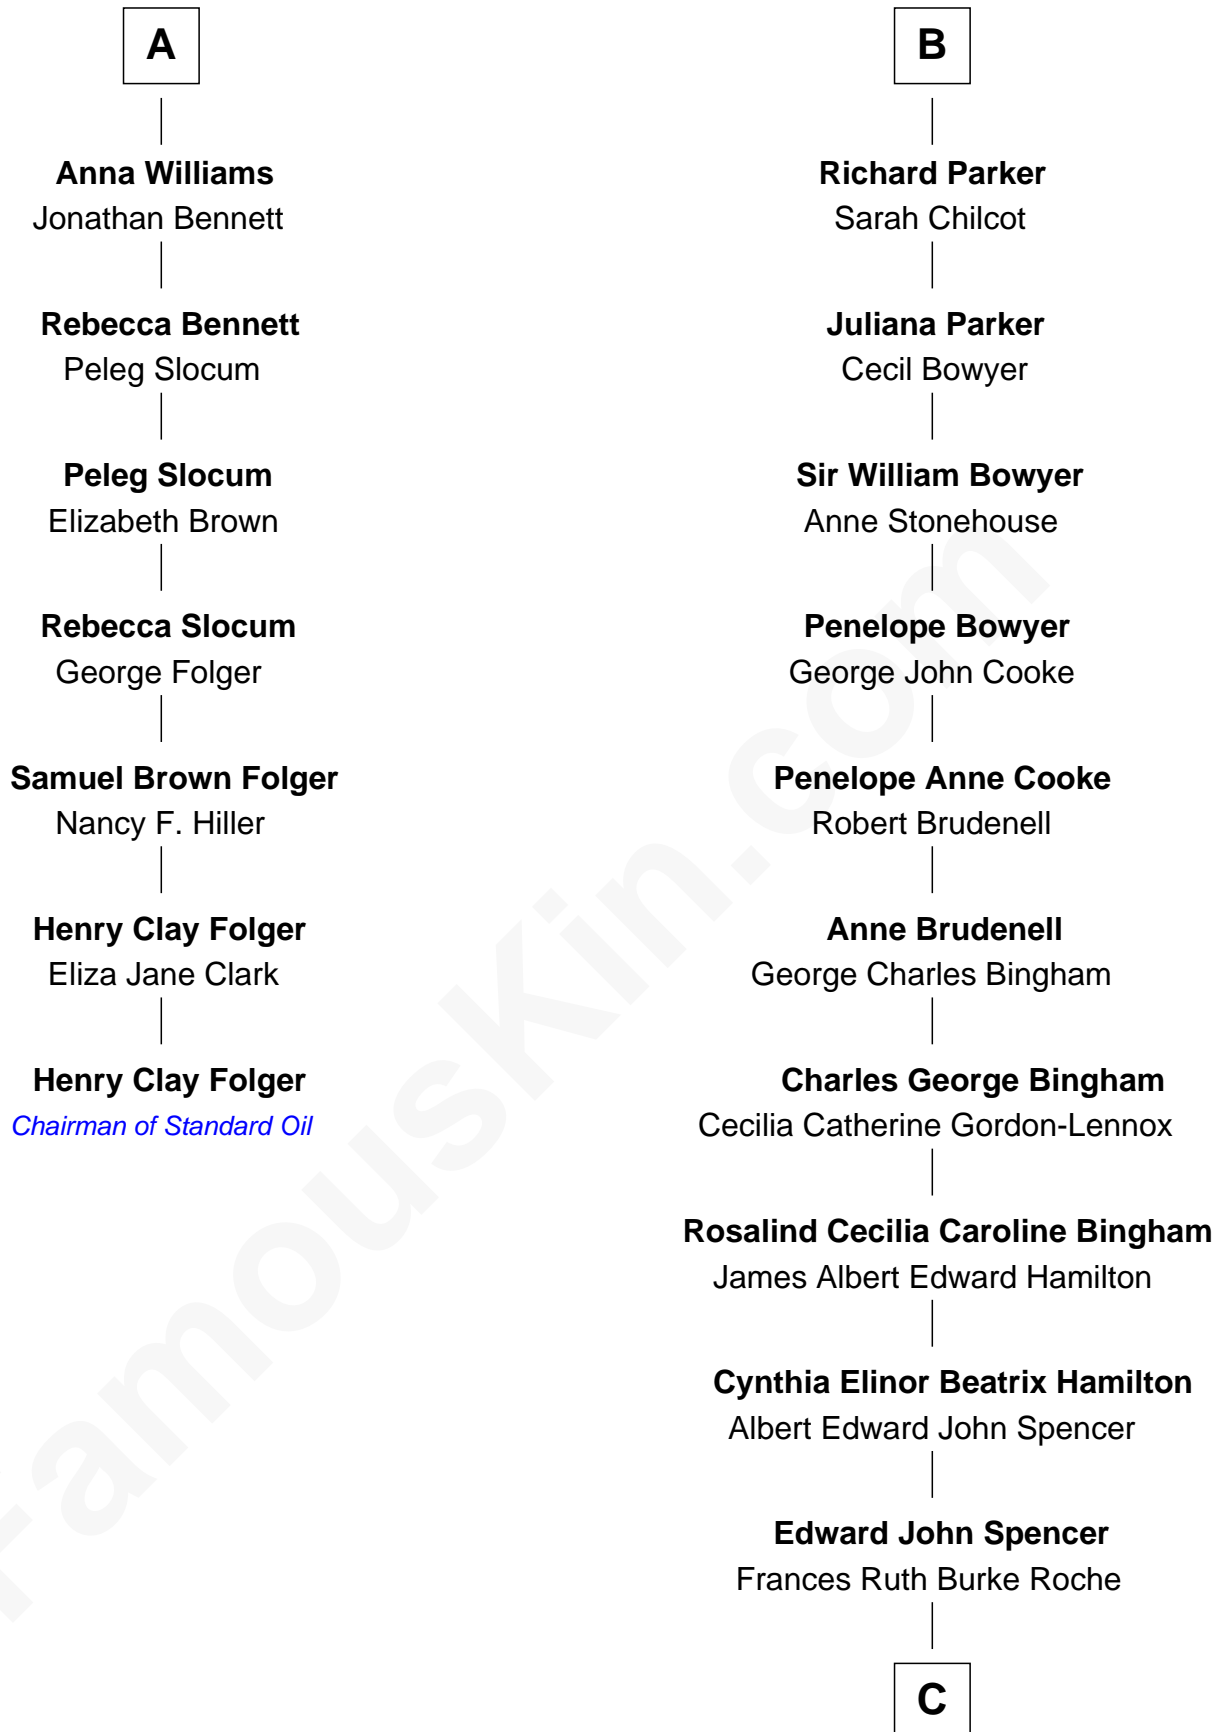

FamousKin.com

Relationship Chart of

Henry Clay Folger

Founder of Folger Shakespeare Library and Chairman of Standard Oil

13th cousin 5 times removed of

Prince William

Prince of Wales

Sir William Brandon

Elizabeth Wingfield

C

Princess Diana Frances Spencer
Charles III, King of the United Kingdom

Prince William
Prince of Wales

FamousKin.com