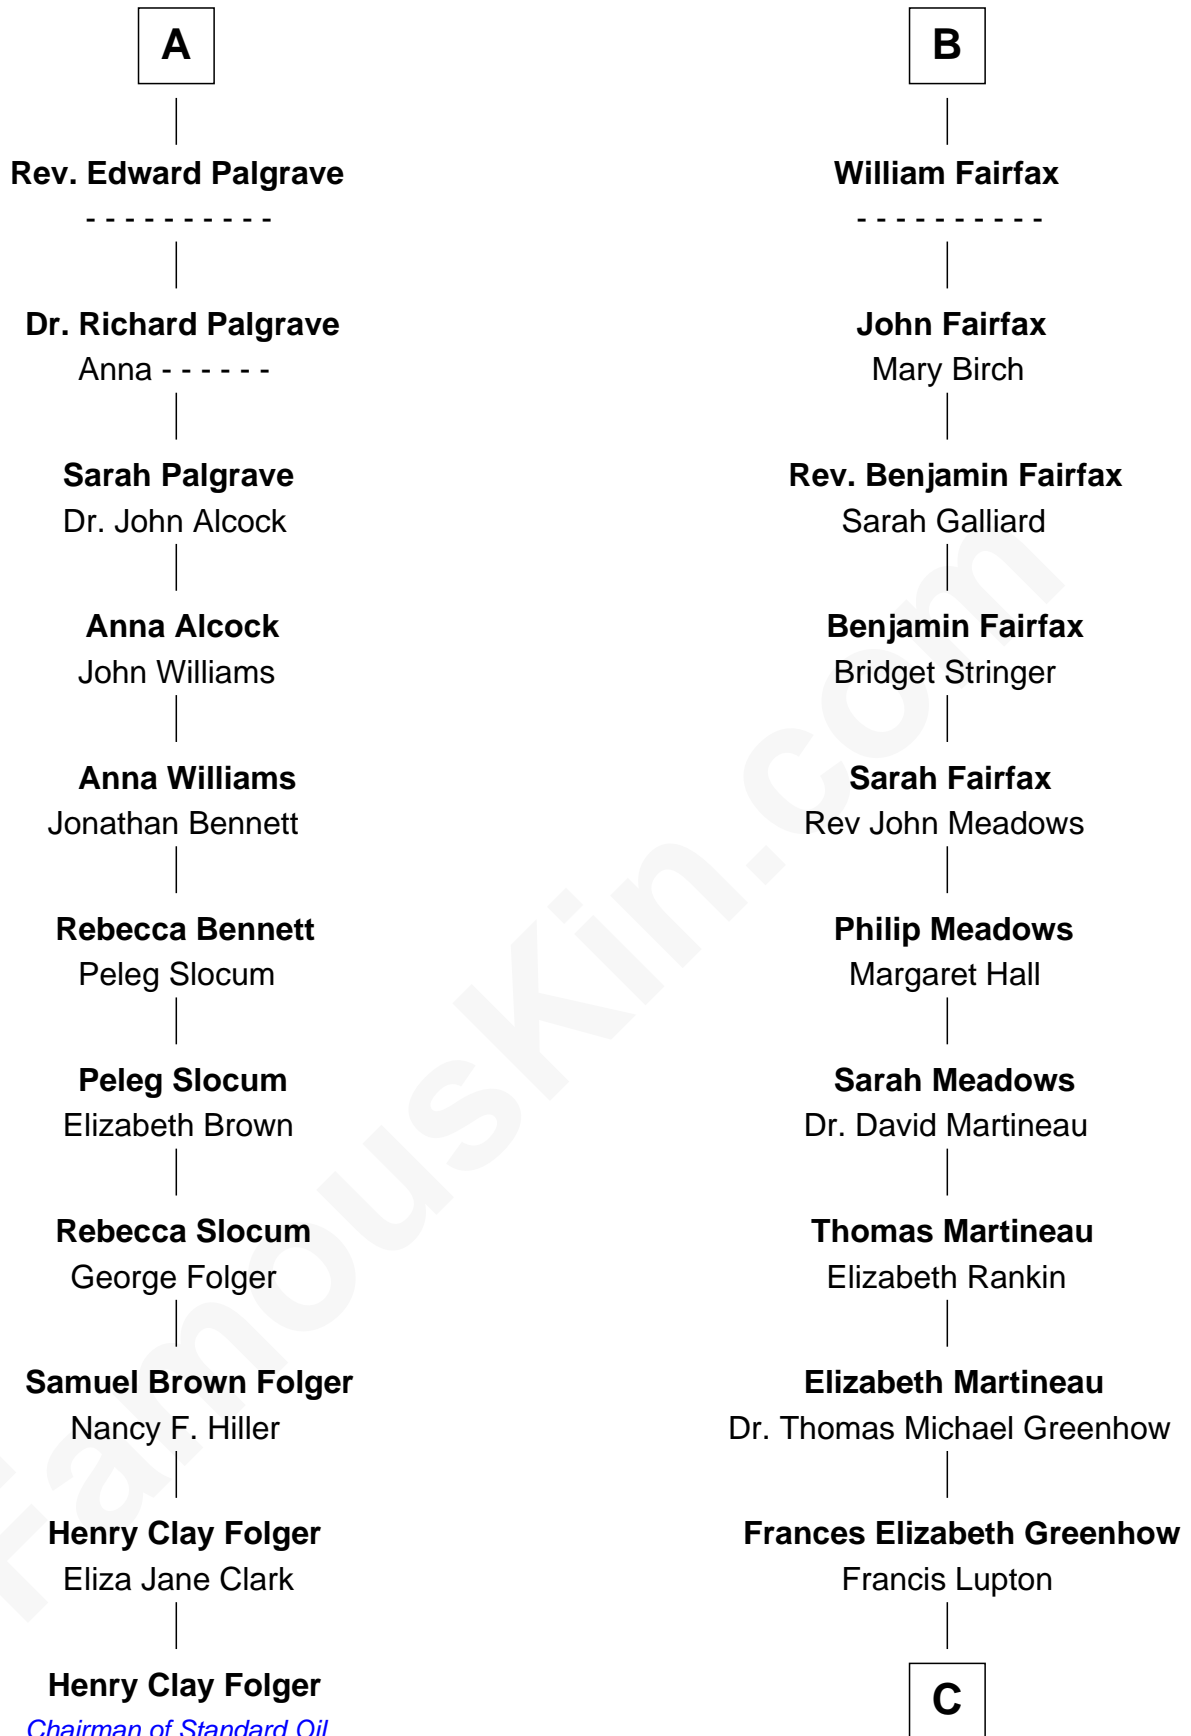

FamousKin.com

Relationship Chart of

Henry Clay Folger

Founder of Folger Shakespeare Library and Chairman of Standard Oil

17th cousin 4 times removed of

Catherine Middleton

Princess of Wales

C

Francis Martineau Lupton

Harriet Albina Davis

Olive Christina Lupton

Richard Noel Middleton

Peter Francis Middleton

Valerie Glassborow

Michael Francis Middleton

Carole Elizabeth Goldsmith