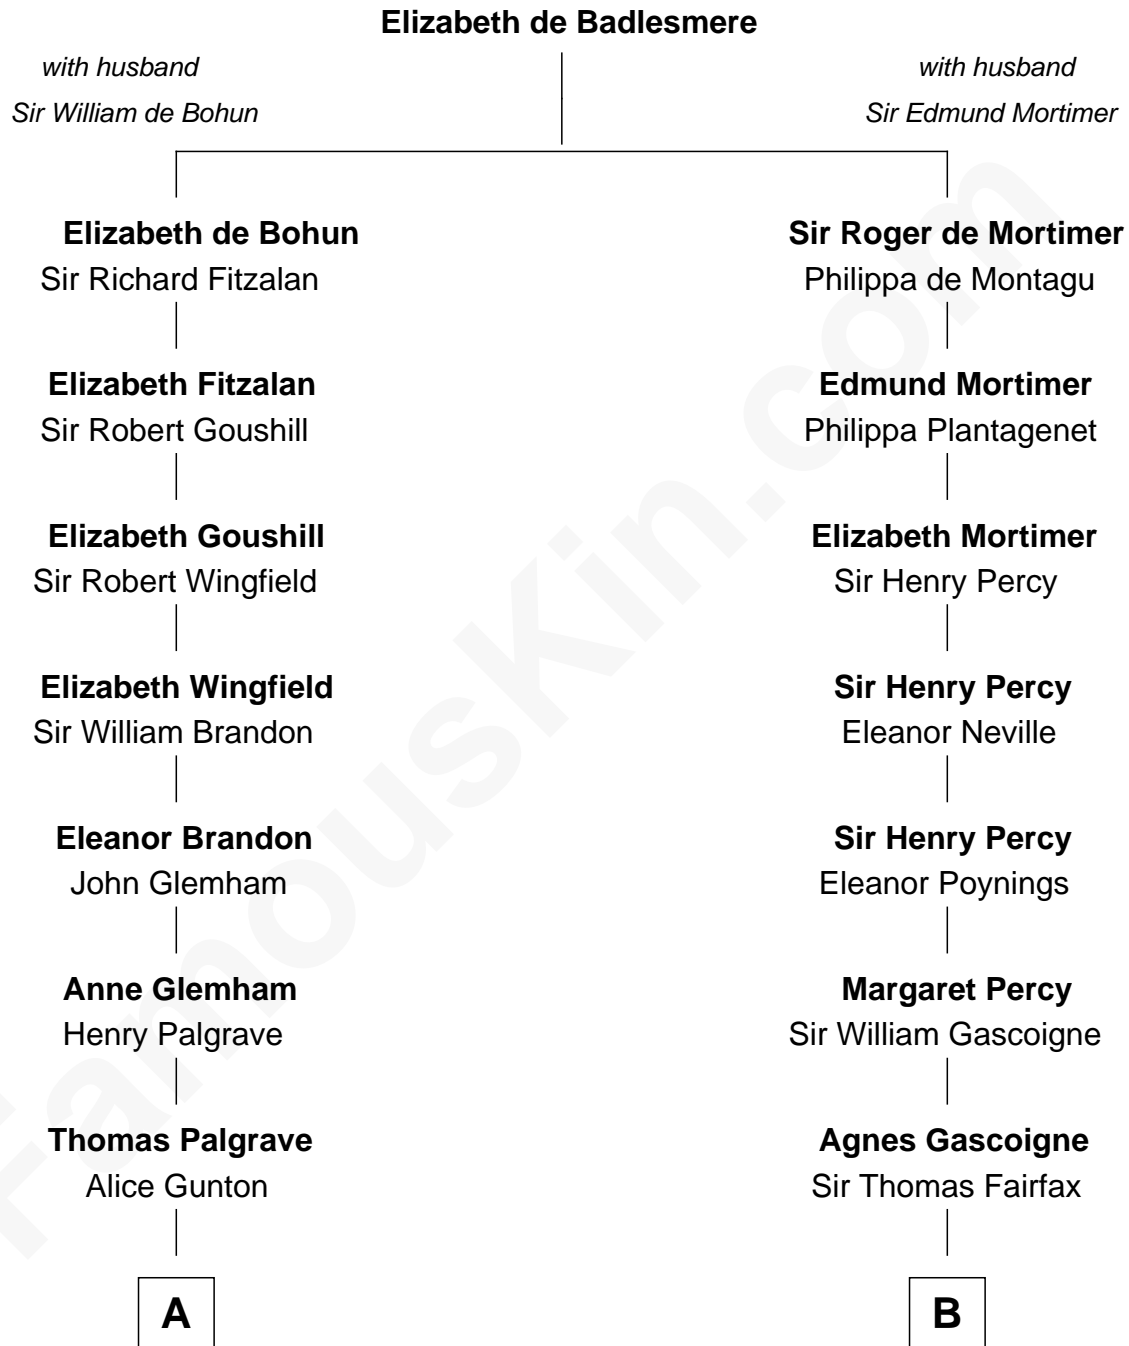

FamousKin.com

Relationship Chart of

Henry Clay Folger

Founder of Folger Shakespeare Library and Chairman of Standard Oil

17th cousin 4 times removed of

Catherine Middleton

Princess of Wales

C

Francis Martineau Lupton

Harriet Albina Davis

Olive Christina Lupton

Richard Noel Middleton

Peter Francis Middleton

Valerie Glassborow

Michael Francis Middleton

Carole Elizabeth Goldsmith