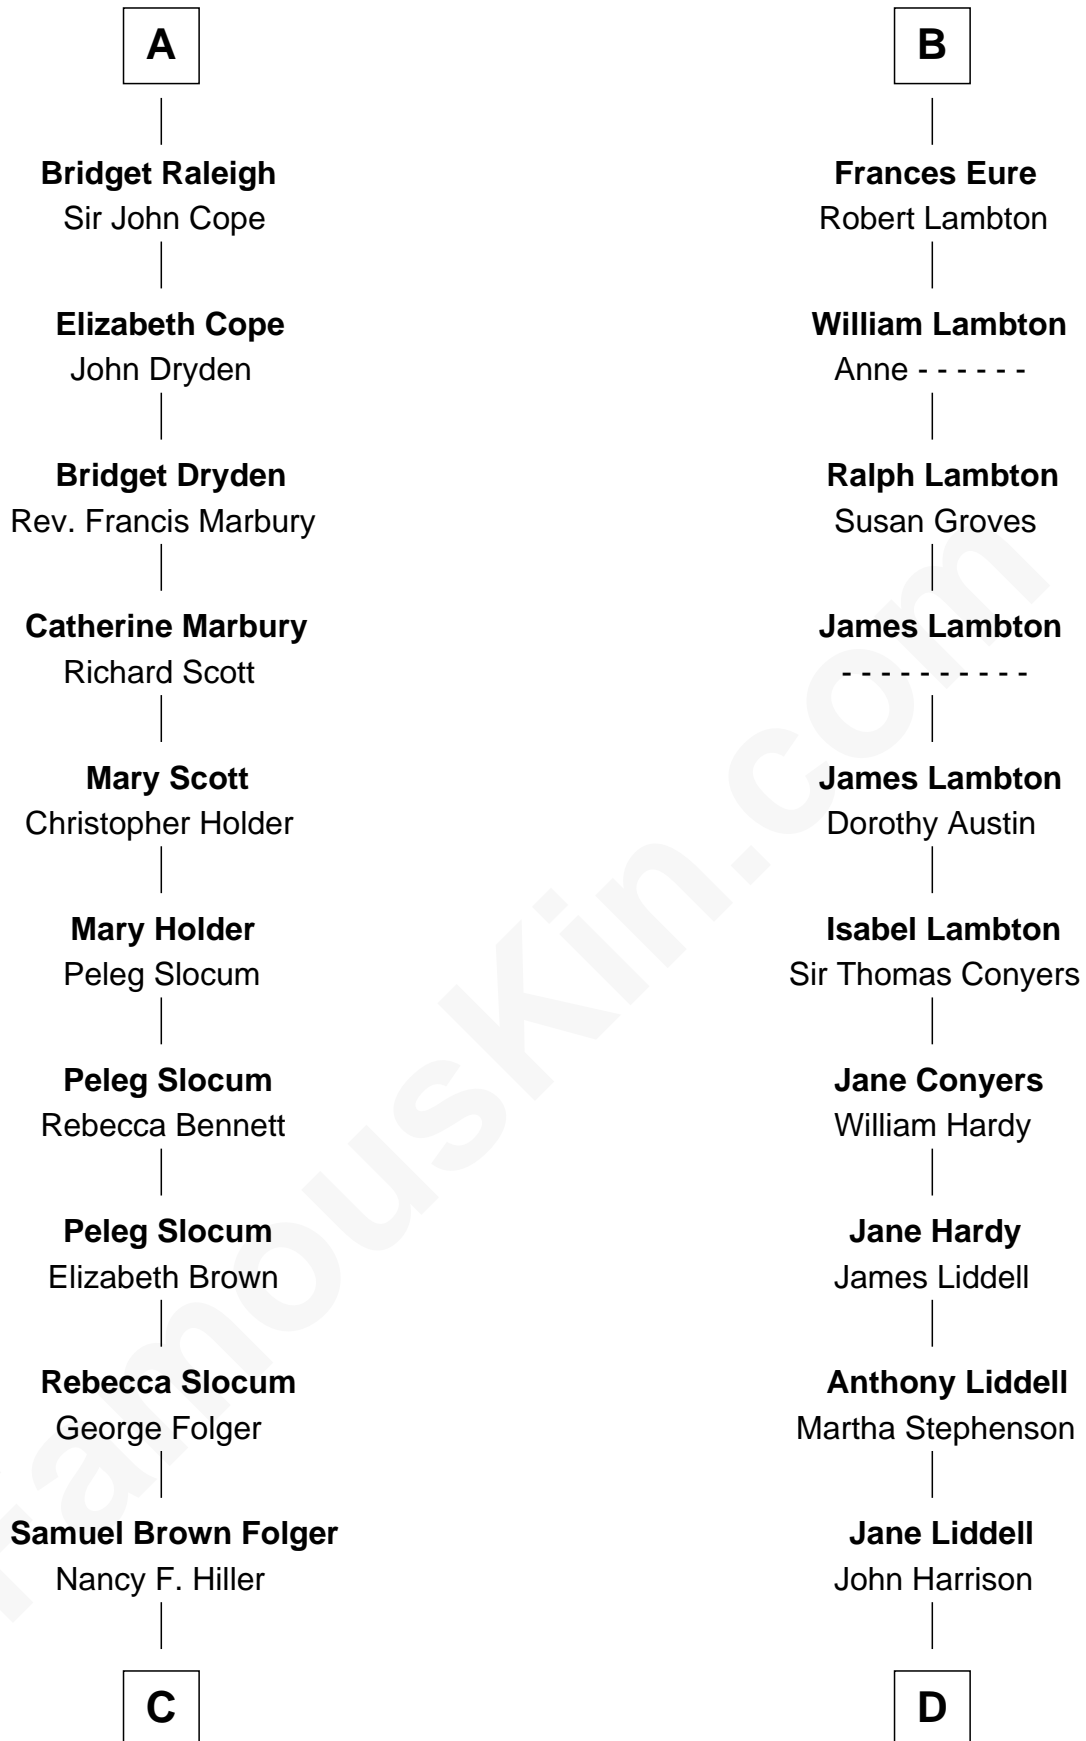

FamousKin.com

Relationship Chart of

Henry Clay Folger

Founder of Folger Shakespeare Library and Chairman of Standard Oil

18th cousin 3 times removed of

Catherine Middleton

Princess of Wales

Edmund Fitzalan

Alice de Warenne

C

Henry Clay Folger
Eliza Jane Clark

Henry Clay Folger
Chairman of Standard Oil

D

John Harrison
Jane Hill

Thomas Harrison
Elizabeth Mary Temple

Dorothy Harrison
Ronald John James Goldsmith