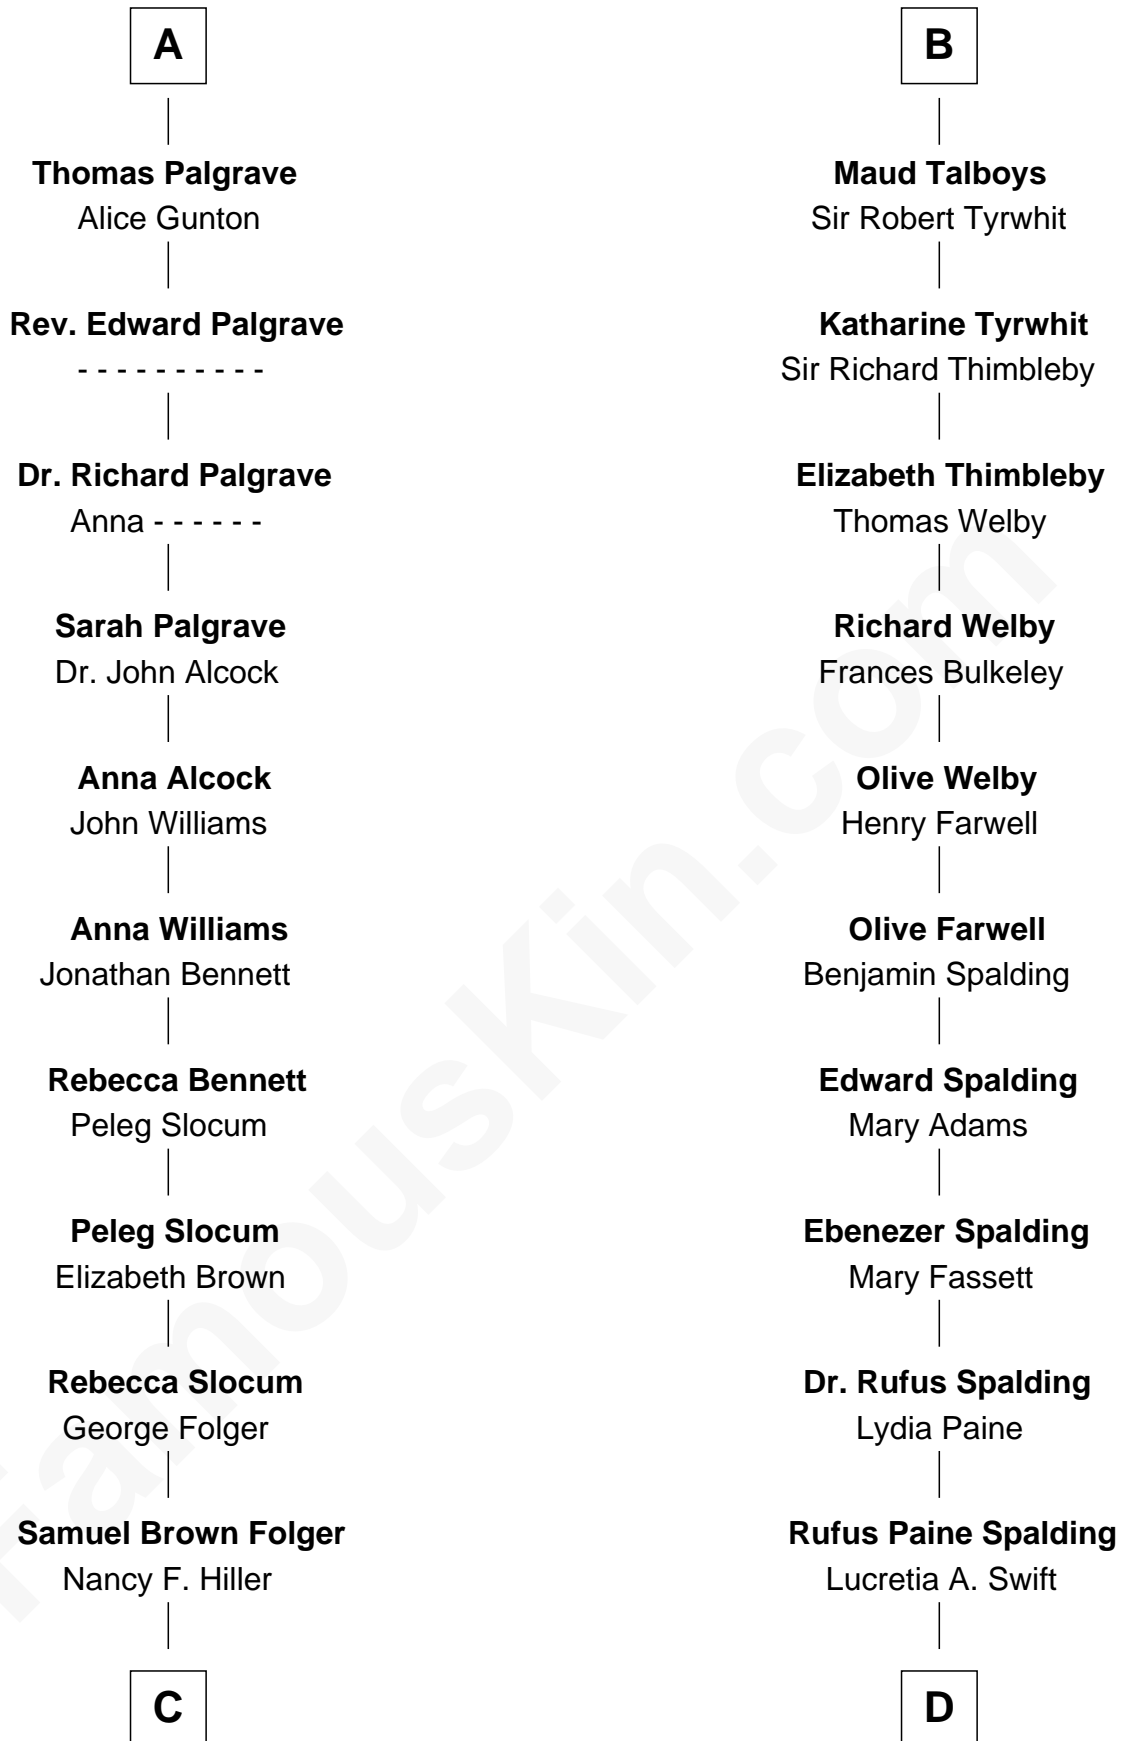

Eleanor Plantagenet

Richard Fitzalan

Sir Richard Fitzalan

Elizabeth de Bohun

Elizabeth Fitzalan

Sir Robert Goushill

Elizabeth Goushill

Sir Robert Wingfield

John de Mowbray

John de Mowbray

Elizabeth de Segrave

Joan de Mowbray

Sir Thomas Grey

Maud Grey

Sir Robert Ogle

Anne Ogle

Sir William Heron

Elizabeth Heron

Sir John Heron

Elizabeth Heron

Sir Robert Talboys

B

C

Henry Clay Folger

Eliza Jane Clark

Henry Clay Folger

Chairman of Standard Oil

D

Emily Swift Spalding

Luther Day

William Rufus Day

36th U.S. Secretary of State