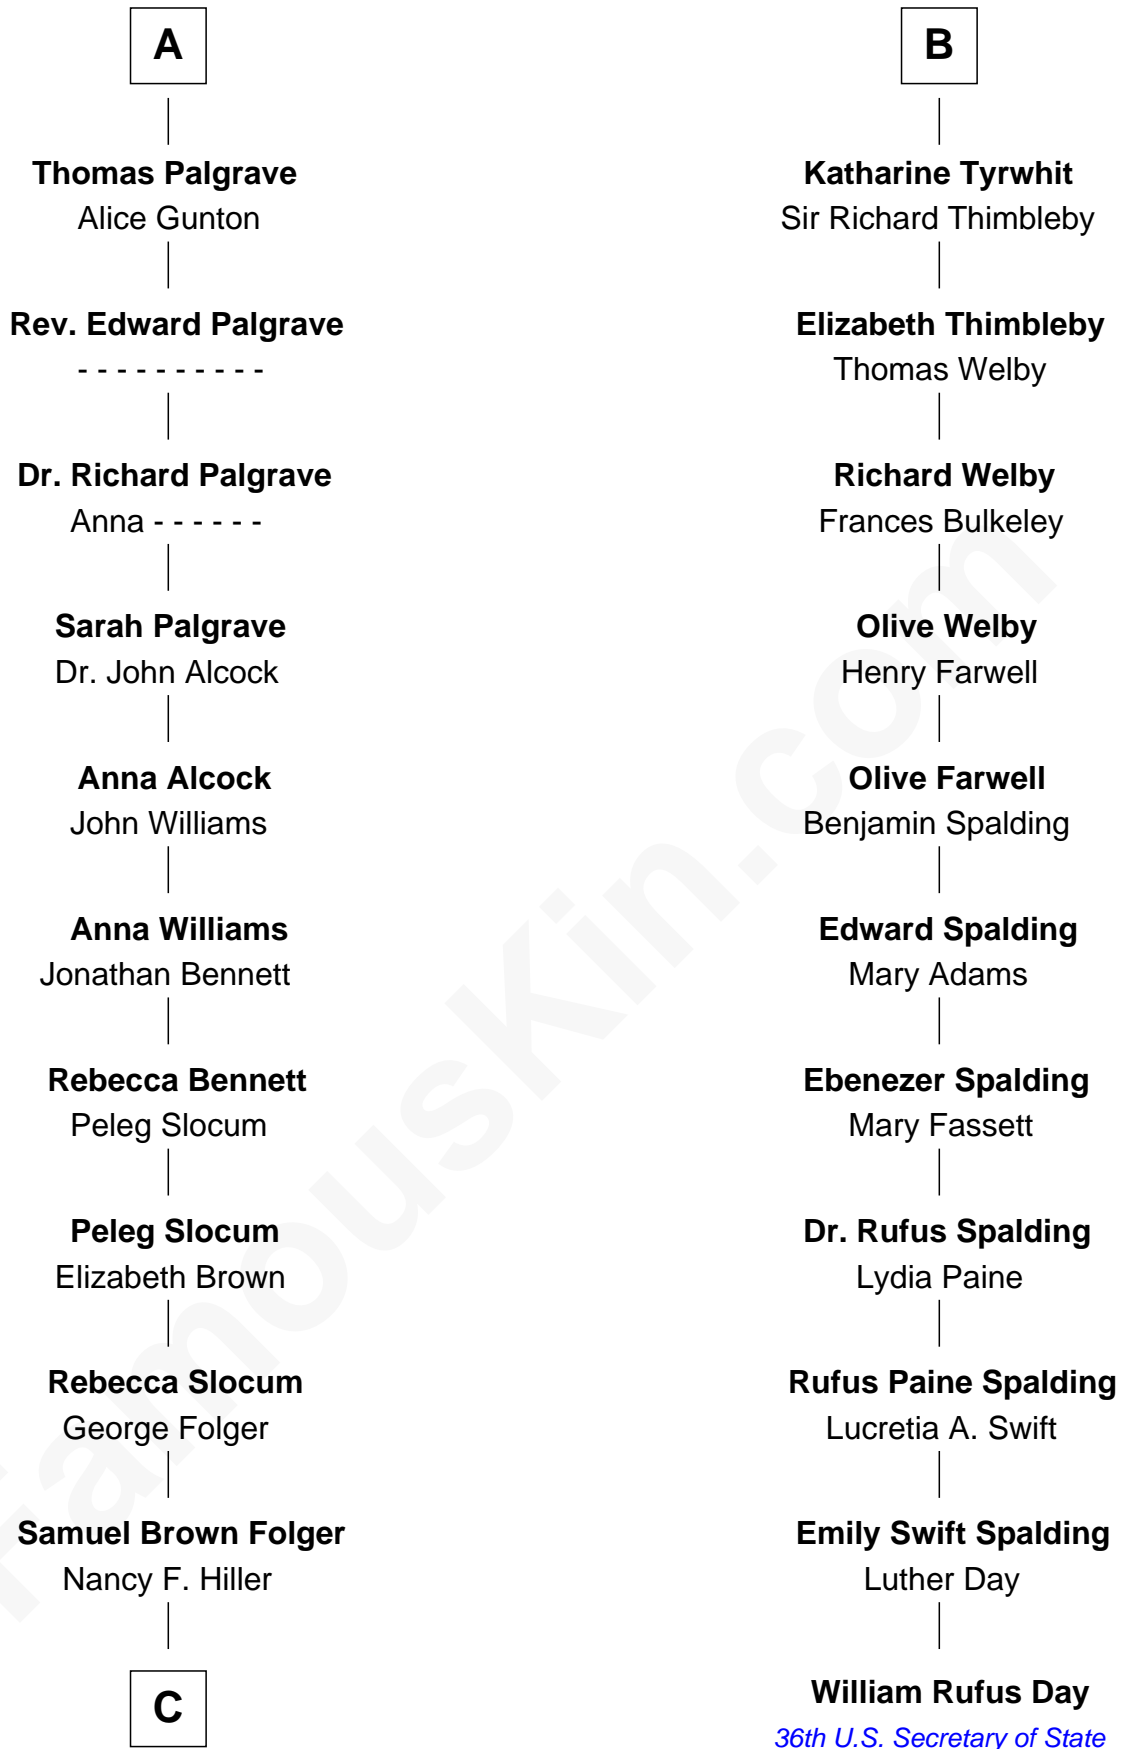

FamousKin.com

Relationship Chart of

Henry Clay Folger

Founder of Folger Shakespeare Library and Chairman of Standard Oil

17th cousin 1 time removed of

William Rufus Day

36th U.S. Secretary of State

Bartholomew de Badlesmere

Margaret de Clare

Elizabeth de Badlesmere

Sir William de Bohun

Elizabeth de Bohun

Sir Richard Fitzalan

Elizabeth Fitzalan

Sir Robert Goushill

Elizabeth Goushill

Margaret de Badlesmere

Sir John de Tivetot

Sir Robert de Tivetot

Margaret Deincourt

Elizabeth de Tivetot

Sir Philip le Despencer

Margery Despencer

Sir Roger Wentworth

Agnes Wentworth

Sir Robert Constable

Anne Constable

William Tyrwhit

Sir Robert Tyrwhit

Maud Talboys

B

C