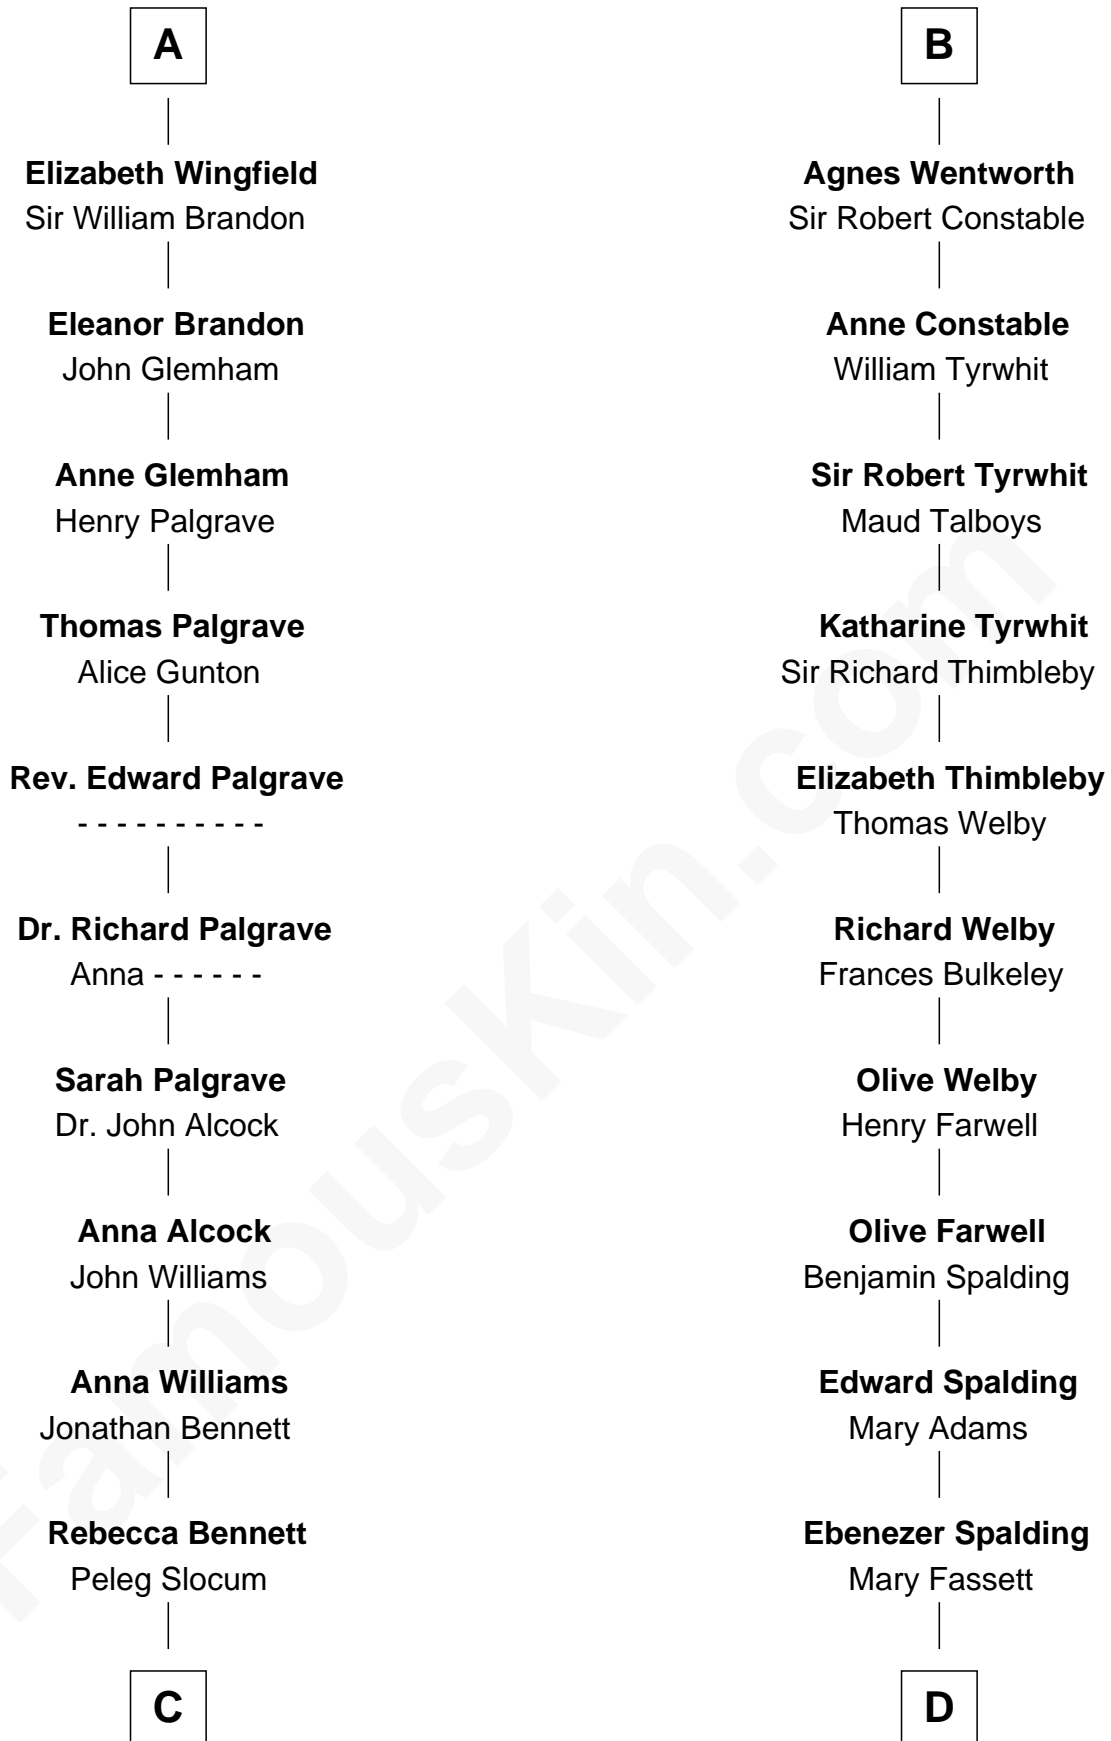

FamousKin.com

Relationship Chart of

Henry Clay Folger

Founder of Folger Shakespeare Library and Chairman of Standard Oil

20th cousin 1 time removed of

William Rufus Day

36th U.S. Secretary of State

William de Braiose

Eva Marshal

Eleanor de Braiose
Sir Humphrey de Bohun

Humphrey de Bohun
Maud de Fiennes

Humphrey de Bohun
Elizabeth Plantagenet

Sir William de Bohun
Elizabeth de Badlesmere

Elizabeth de Bohun
Sir Richard Fitzalan

Elizabeth Fitzalan
Sir Robert Goushill

Elizabeth Goushill
Sir Robert Wingfield

A

Eve de Braiose
Sir William de Cantilupe

Milicent de Cantilupe
Eudo la Zouche

Sir William la Zouche
Maud Lovel

Milicent la Zouche
Sir William Deincourt

Margaret Deincourt
Sir Robert de Tibetot

Elizabeth de Tibetot
Sir Philip le Despencer

Margery Despencer
Sir Roger Wentworth

B

C

Peleg Slocum
Elizabeth Brown

Rebecca Slocum
George Folger

Samuel Brown Folger
Nancy F. Hiller