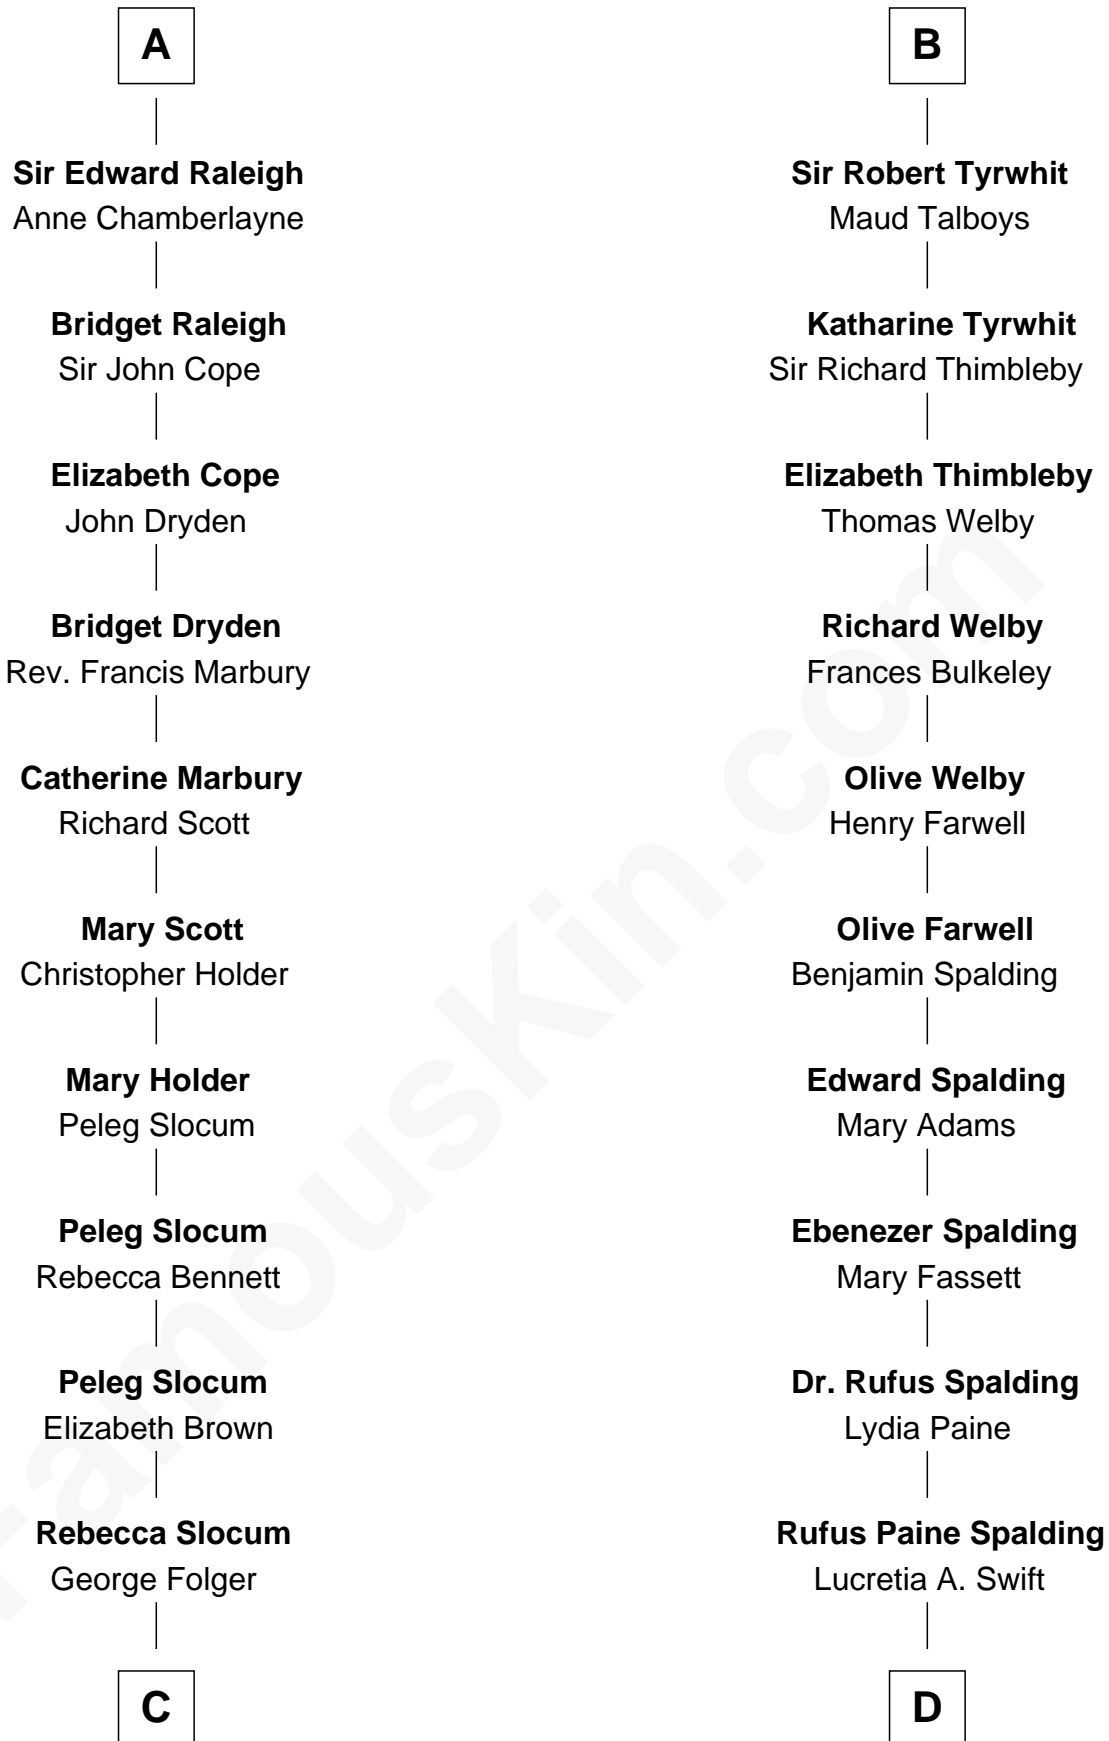

FamousKin.com

Relationship Chart of

Henry Clay Folger

Founder of Folger Shakespeare Library and Chairman of Standard Oil

18th cousin 1 time removed of

William Rufus Day

36th U.S. Secretary of State

Sir Hugh le Despencer

Isabella de Beauchamp

C

Samuel Brown Folger

Nancy F. Hiller

Henry Clay Folger

Eliza Jane Clark

Henry Clay Folger

Chairman of Standard Oil