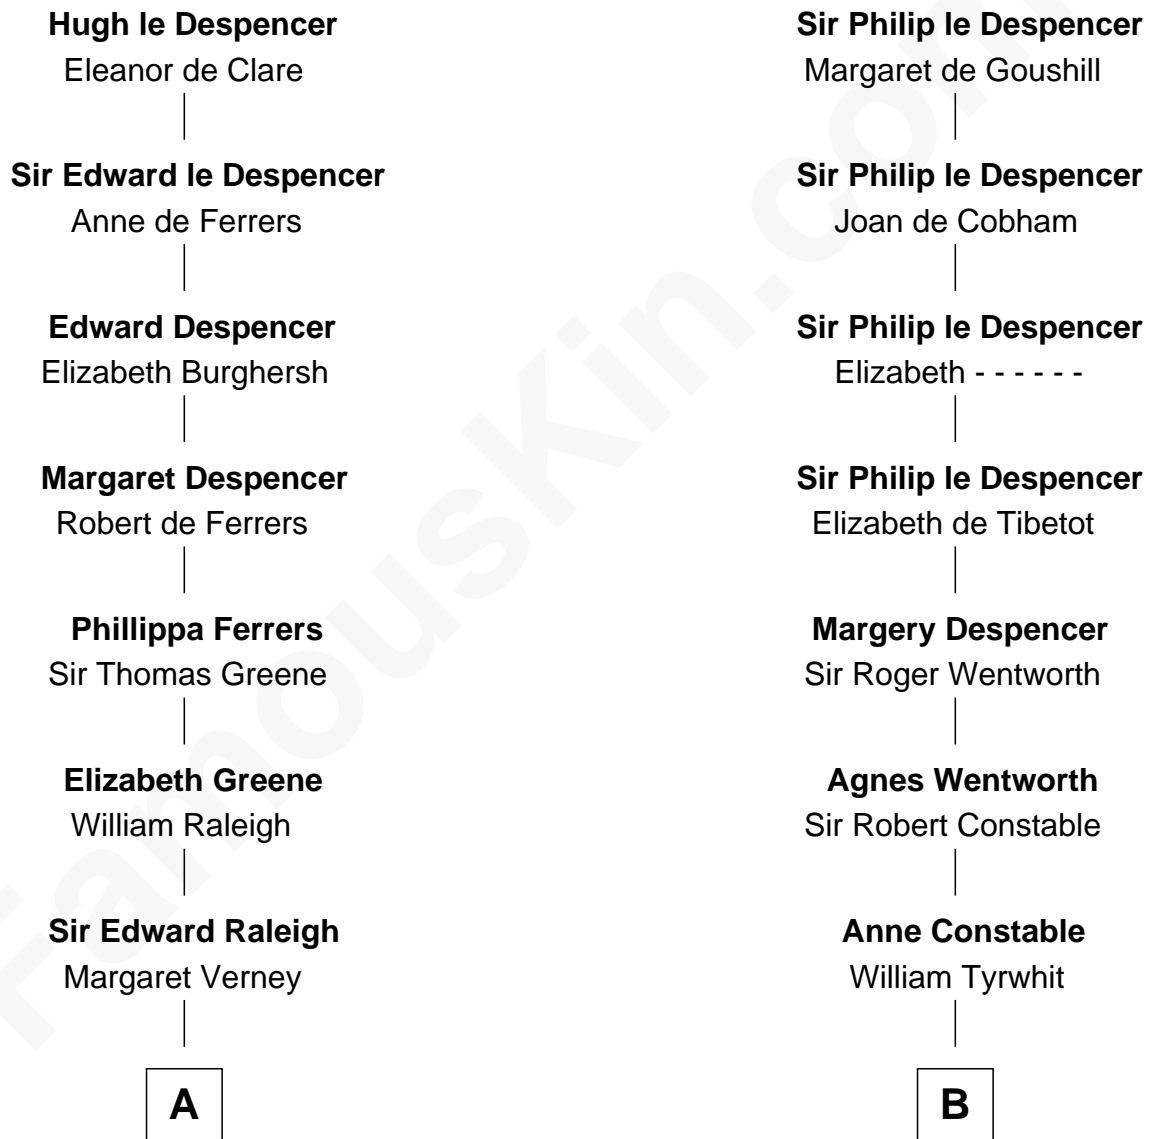

FamousKin.com

Relationship Chart of

Henry Clay Folger

Founder of Folger Shakespeare Library and Chairman of Standard Oil

18th cousin 1 time removed of

William Rufus Day

36th U.S. Secretary of State

Sir Hugh le Despencer

Isabella de Beauchamp

C

Samuel Brown Folger

Nancy F. Hiller

Henry Clay Folger

Eliza Jane Clark

Henry Clay Folger

Chairman of Standard Oil